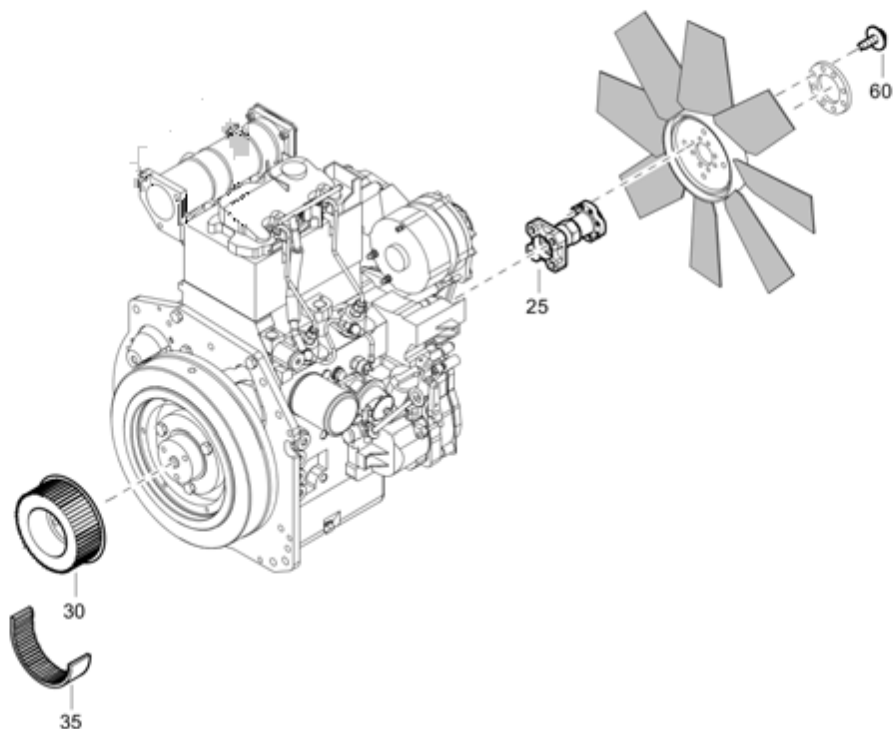

Electric system 1611752415_00 No generator

Item	Part No.	Name	Qty	L
25	1615768900	Fan adaptor	1	
30	1604449000	Pulley	1	
35	1604449100	Belt	1	
60	1615566400	Hex. head screw	8