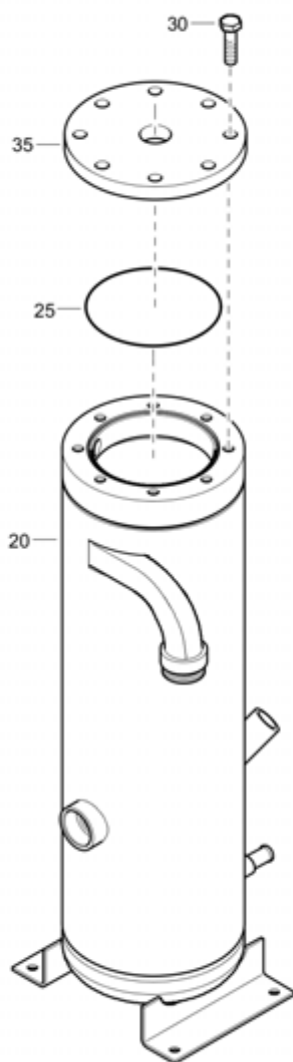

Mechanical 1604575092_01 Vessel EC

Item	Part No.	Name	Qty	L
20	1604575031	VESSEL	1	
25	0663715100	O-ring	1	
30	0147140303	Hex. head screw	8	
35	1615769300	Cover	1