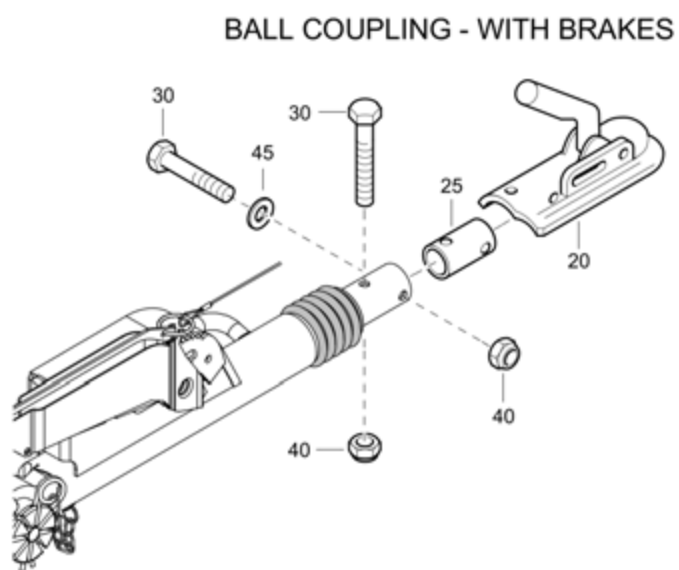

Options / accessories 1611770312_03 Ball coupling - Brakes

Item	Part No.	Name	Qty	L
20	1619682600	Ball coupling	1	
25	1202973200	Bush	1	
30	1202984402	Bolt	2	
40	0291118513	Nut	2	
45	1202984500	Washer	1