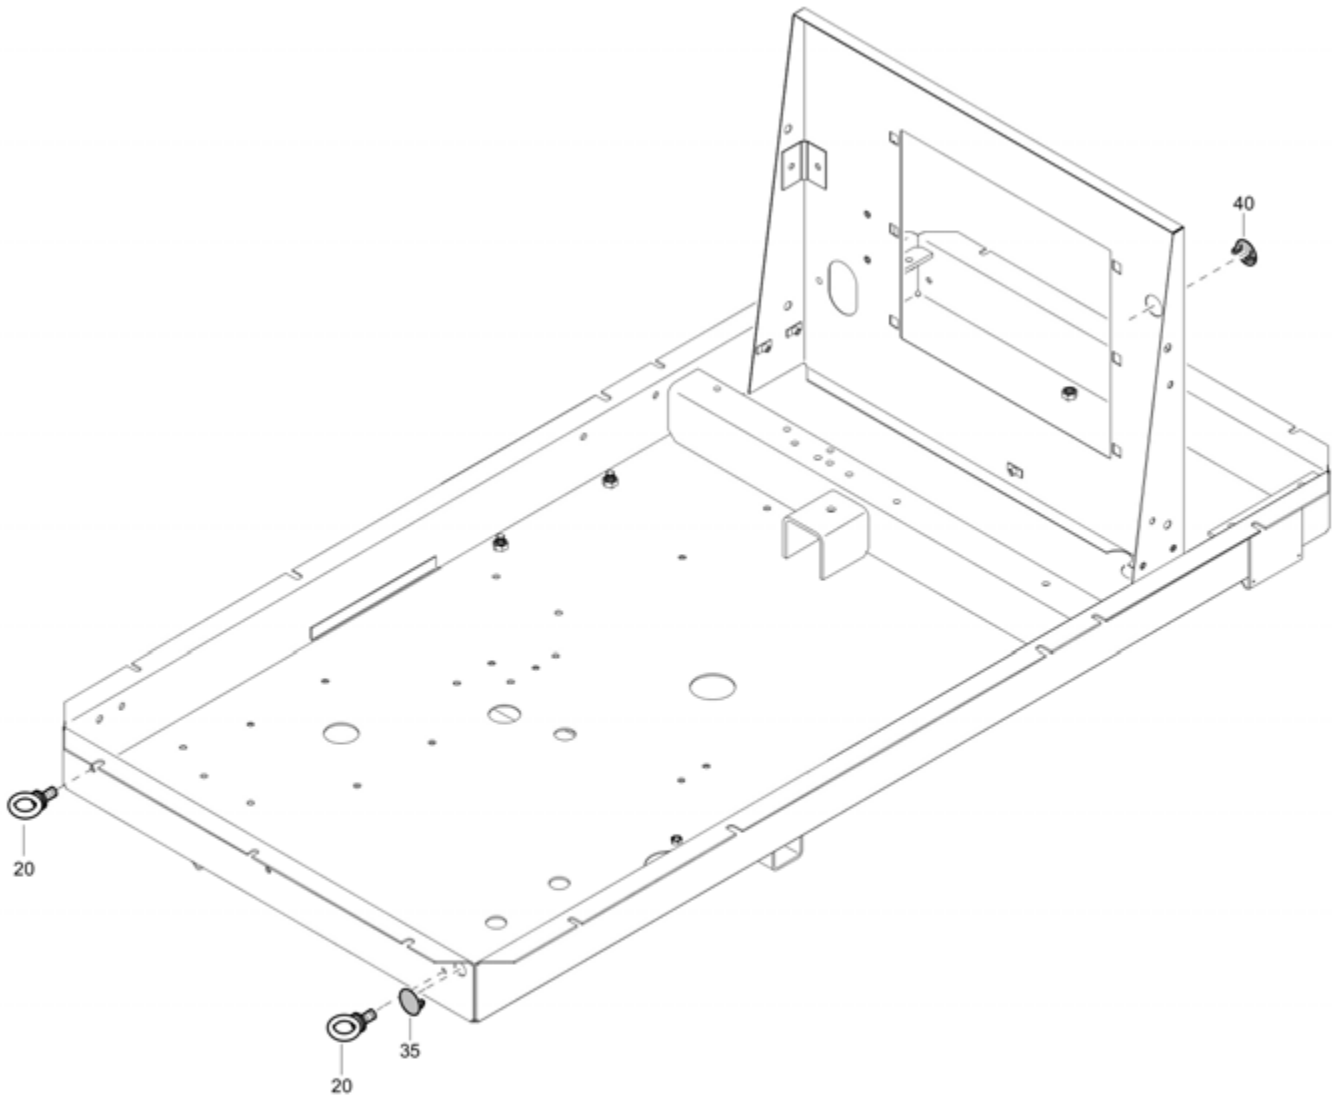

Mechanical 1611864314_03 No roadsignalisation

Refer to the Parts Online web page for most up-to-date information. The printed information might be outdated.

Item	Part No.	Name	Qty	L
20	0371110020	Lifting eye	2	
35	1626412100	Plug	1	
40	1626412100	Plug	1