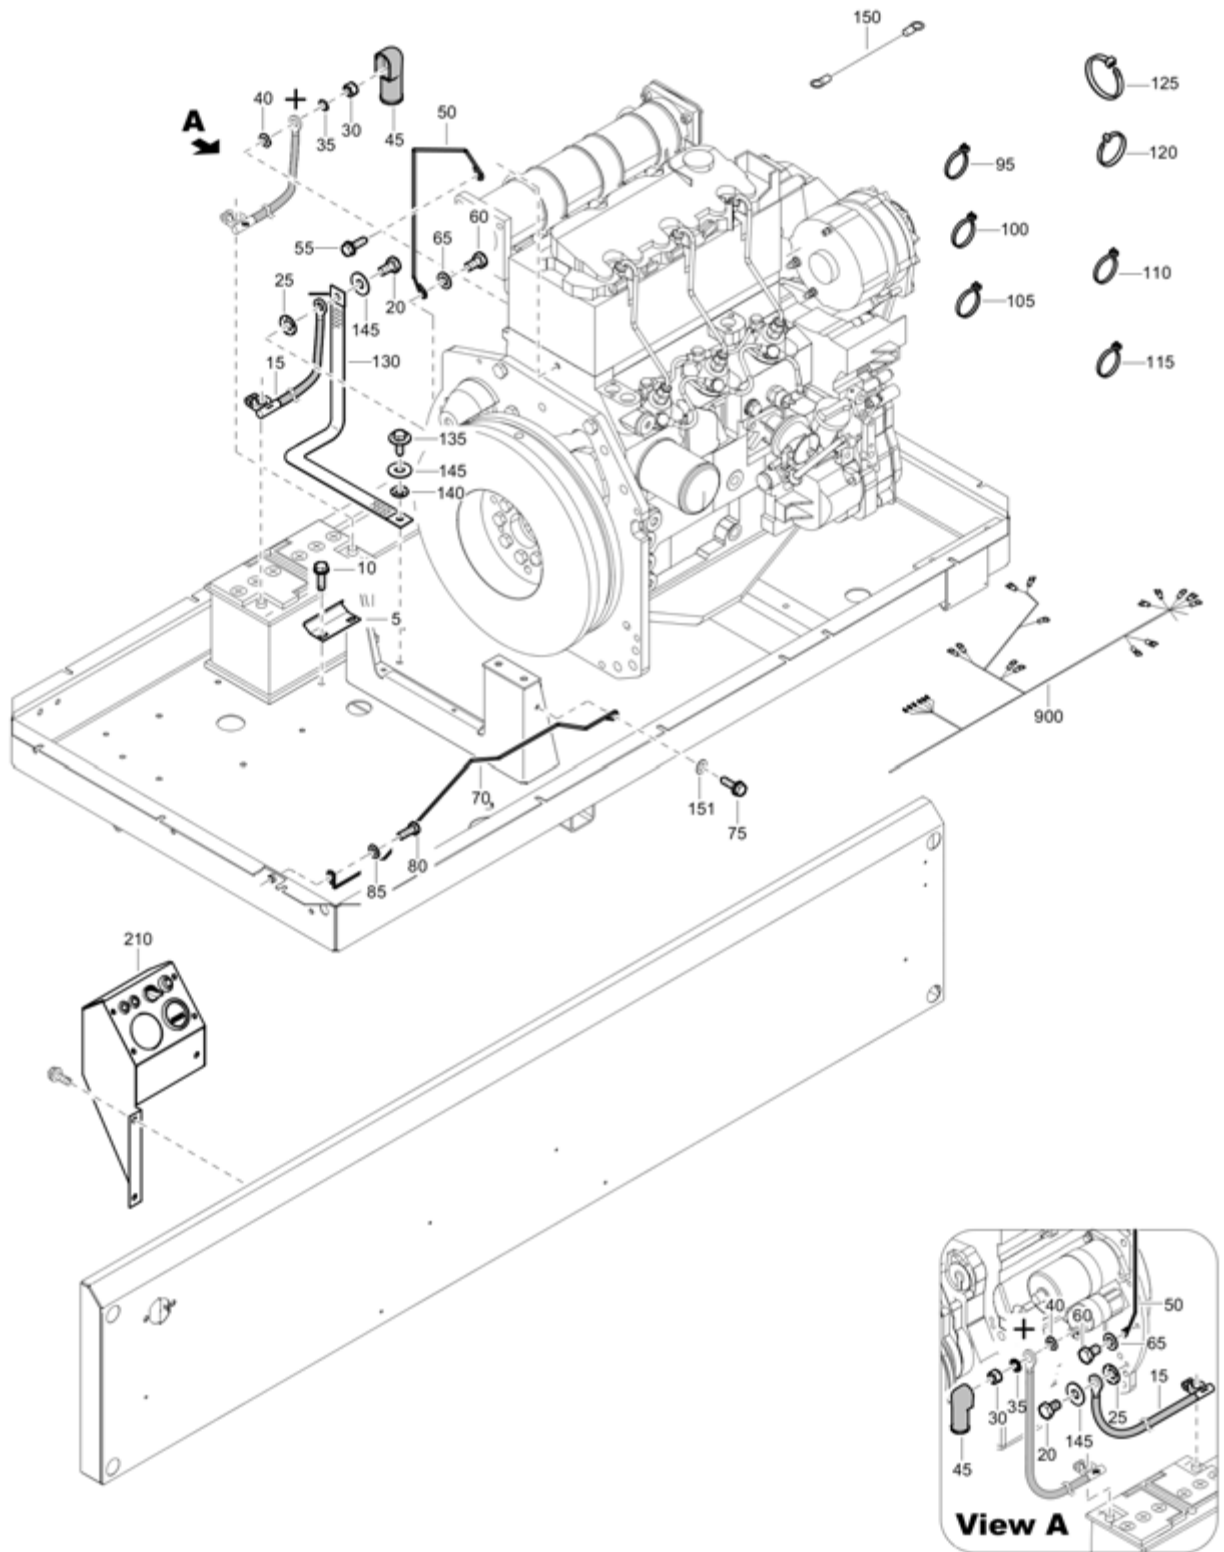

Electric system 1611758015_11 Electrical system

Refer to the Parts Online web page for most up-to-date information. The printed information might be outdated.

Item	Part No.	Name	Qty	L
5	1605032100	Plate lock	1	
10	1619533701	Hex. head screw	2	
15	1615772601	Battery cable	1	
20	0147135903	Screw	1	
25	1088001902	Contact washer	1	
30	0266211000	Nut	1	
35	0333322700	Lock washer	1	
40	1088001902	Contact washer	1	
45	1604332900	Protection cap	1	
50	1604531600	Guide	1	
55	1615566400	Hex. head screw	1	
60	0147135903	Screw	1	
65	0301234400	Flat washer	1	
70	1604405802	Guide	1	
75	1615566400	Hex. head screw	1	
80	0147132303	Screw	1	
85	0301233500	Flat washer	1	
95	0348010117	Cable tie	4	
100	0348010117	Cable tie	4	
105	0348010117	Cable tie	3	
110	0348010117	Cable tie	3	
115	0348010117	Cable tie	2	
120	0348010124	Tie	2	
125	0348010122	Tie	4	
130	1607852225	Cable	1	
135	1615566400	Hex. head screw	1	
140	1088001902	Contact washer	1	
145	0300027621	Flat washer	2	
150	1626060100	Wire earthing	1	
151	1088001901	Contact washer	1	
210	1900100566	Control panel	1	
900	1604406702	Wire harness	1	

Refer to the Parts Online web page for most up-to-date information. The printed information might be outdated.