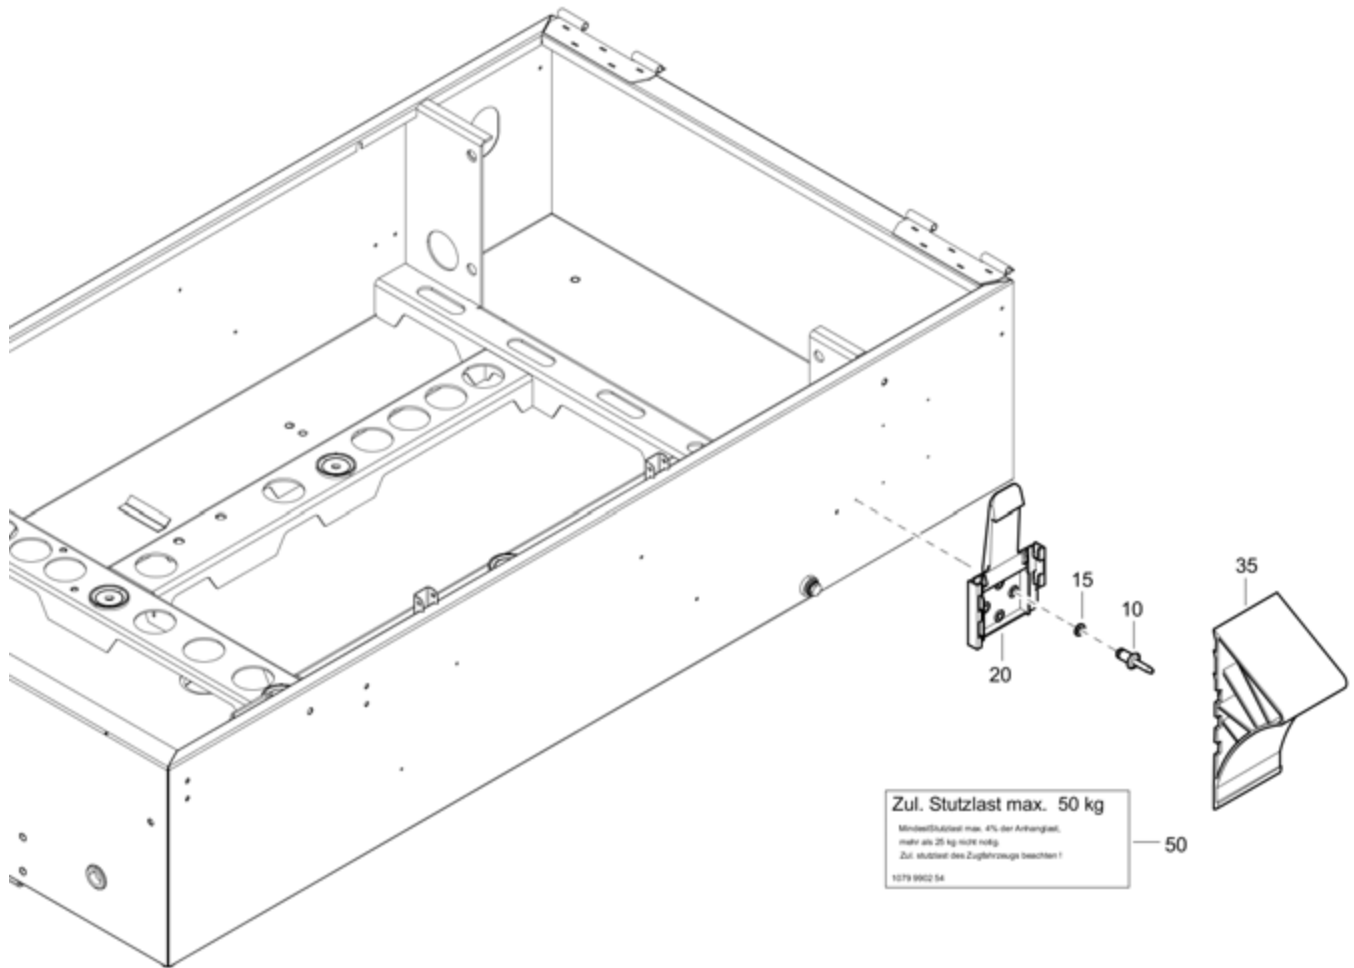

Options / accessories 1611869012_02 Wheel chocks

Item	Part No.	Name	Qty	L
10	0129317700	Blind rivet	4	
15	0301232100	Plain washer	4	
20	1613544000	Bracket	2	
35	1613543900	Wheelchock	2	
50	1079990254	Decal	1