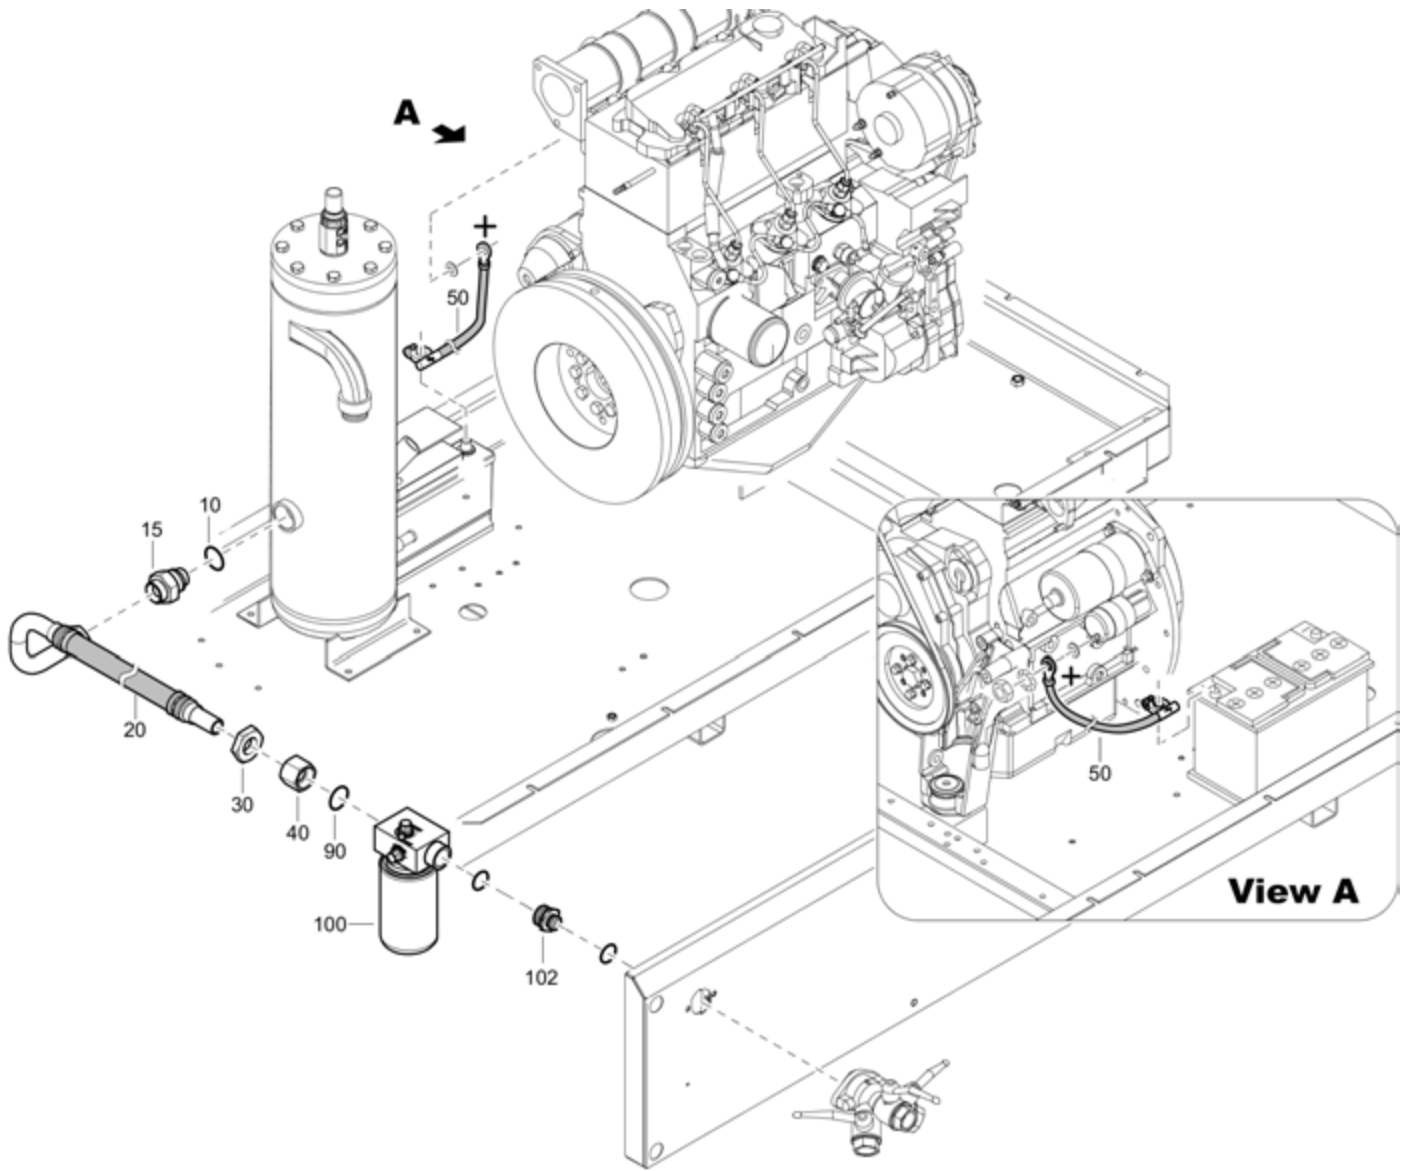

Options / accessories 1611758216_03 Lubricator

Refer to the Parts Online web page for most up-to-date information. The printed information might be outdated.

Item	Part No.	Name	Qty	L
10	0663313100	O-ring	1	
15	1626836300	Nipple socket	1	
20	1626837200	Hose assembly	1	
30	1626777901	Nut hexagon	1	
40	1626771701	Nut hexagon	1	
50	1626293900	Cable battery	1	
90	0663210820	O-ring	1	
100	1638121680	Lubricator	1	
102	1604402401	Nipple	1