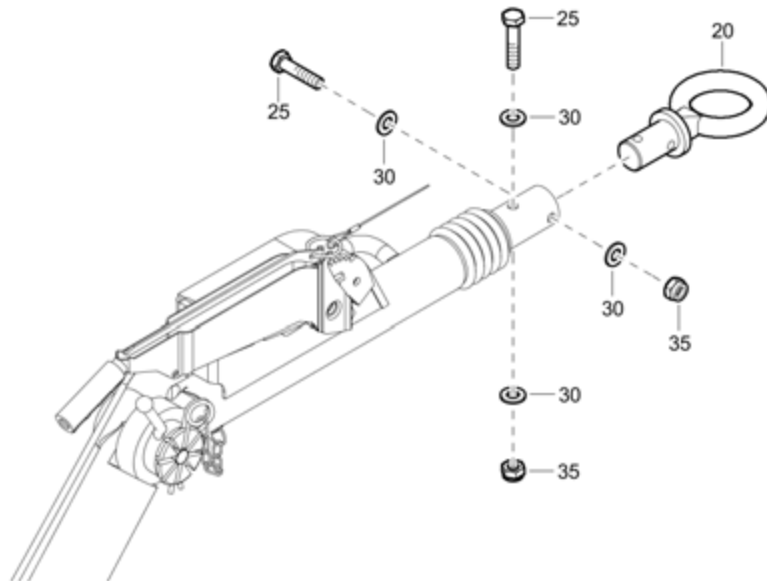

Options / accessories 1611770112_01 AC eye

Item	Part No.	Name	Qty	L
20	1614436800	A.c. eye	1	
25	1202984402	Bolt	2	
30	1202984500	Washer	4	
35	0291118513	Nut	2