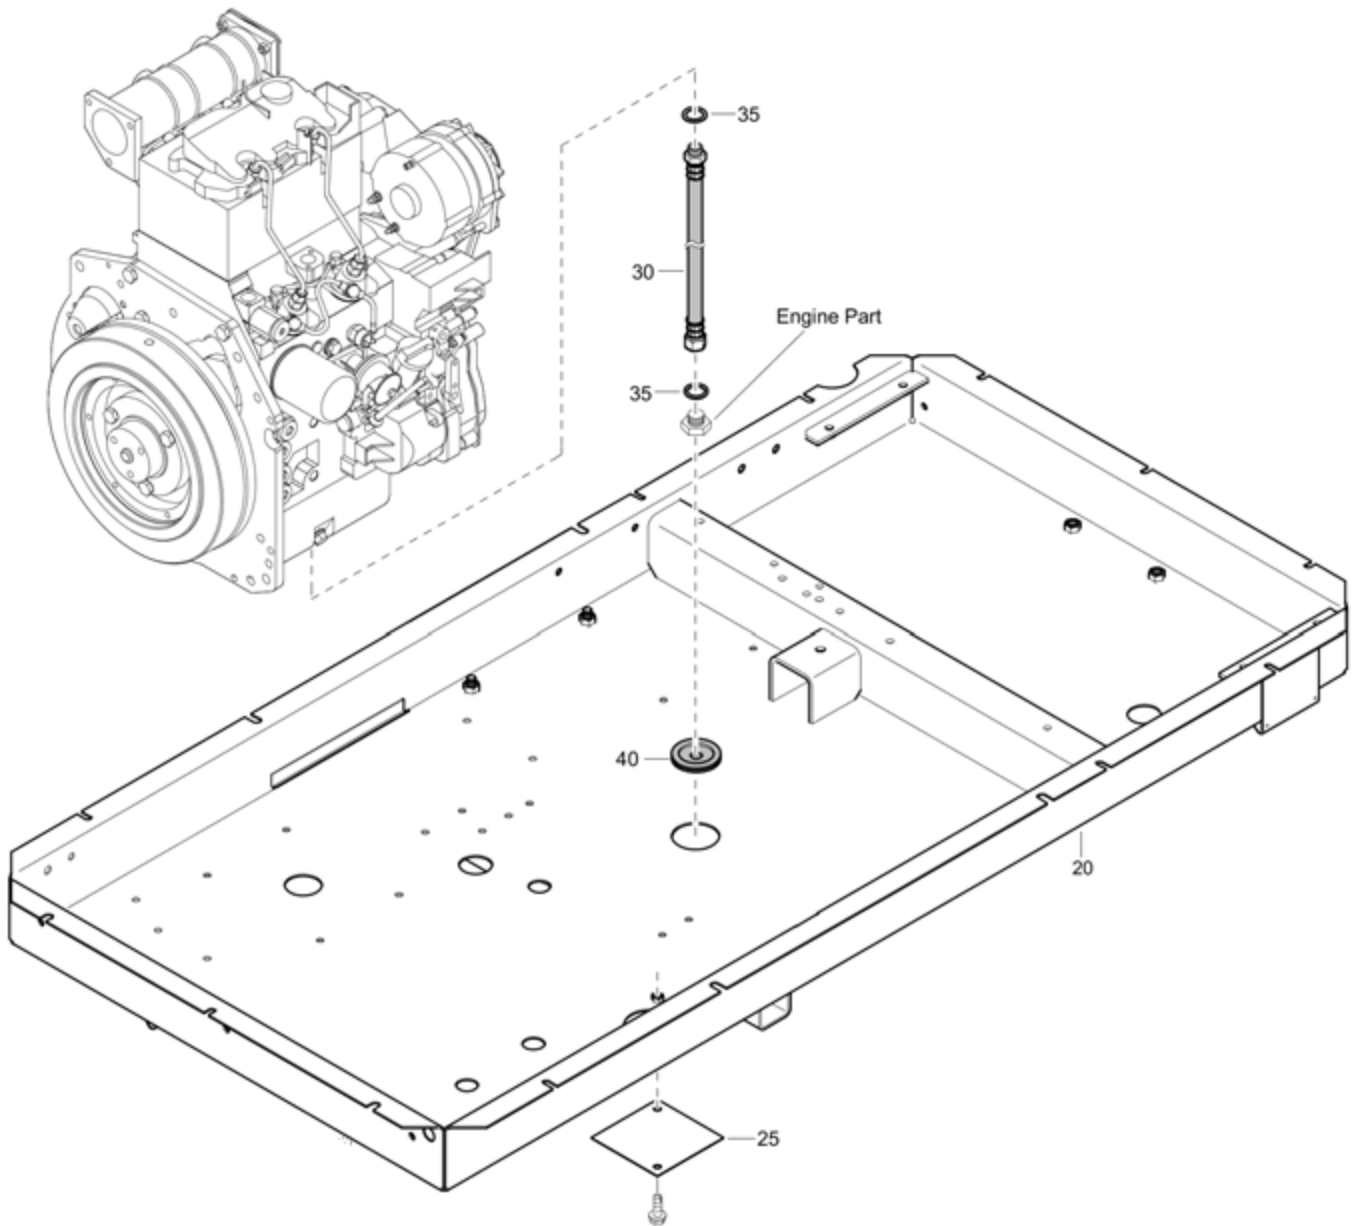

Mechanical 1611759215_00 FRAME

Refer to the Parts Online web page for most up-to-date information. The printed information might be outdated.

Item	Part No.	Name	Qty	L
20	1626819180	FRAME ASSEMBLY	1	
25	1604541902	COVER	1	
30	1604027600	Hose assembly	1	
35	0653111500	Gasket	2	
40	1604610500	Grommet	1