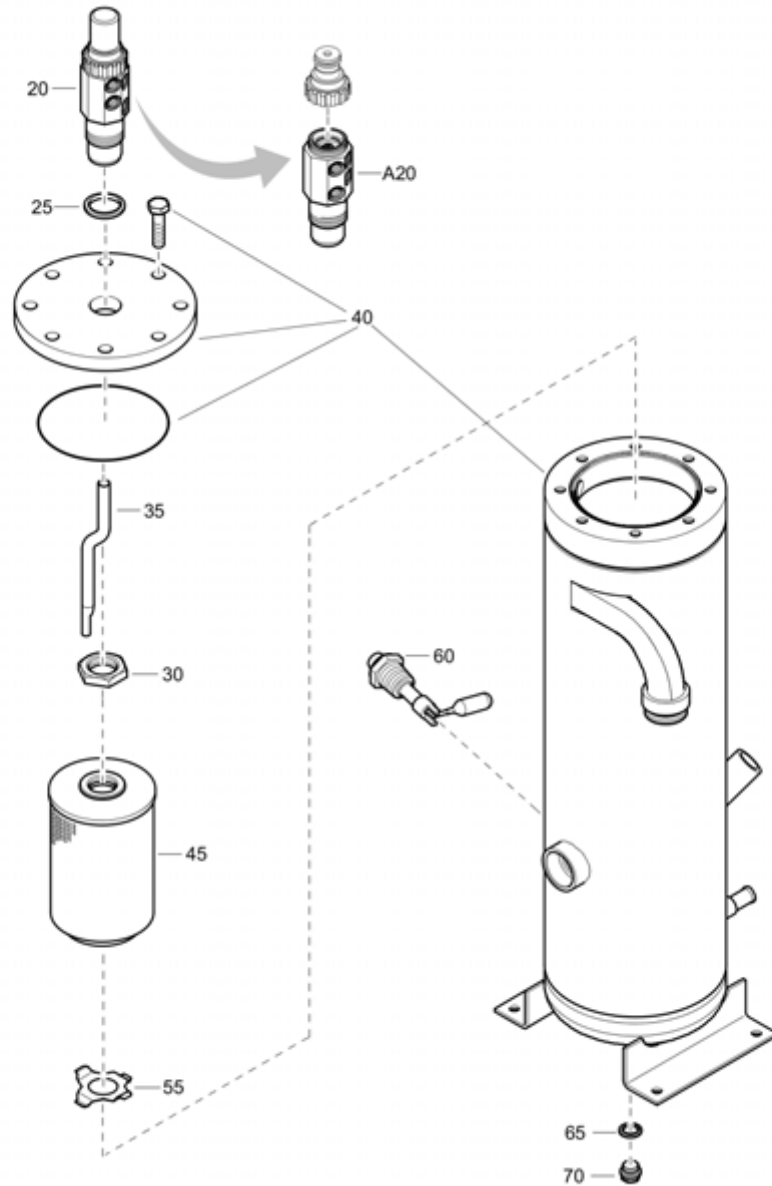

Refer to the Parts Online web page for most up-to-date information. The printed information might be outdated.

Mechanical 1604402294_01 Vessel assembly ec

Item	Part No.	Name	Qty	L
20	1615766480	Valve regulating	1	
A20	1615766500	Housing	1	
25	0661104900	Sealing washer	1	
30	0623210603	Back nut	1	
35	1615943700	Tube	1	
40	1604575094	Vessel	1	
45	1615943681	Separator oil	1	
55	1615769702	Retainer	2	
60	1616510800	Oil level indicator	1	
65	0661102600	Seal washer	1	
70	0686420300	Hexagon plug	1	

Item	Part No.	Name	Qty	L
20	0371110020	Lifting eye	2	
35	1626412100	Plug	1	
40	1626412100	Plug	1	

Mechanical 1604402290_02 Vessel assembly ec

Item	Part No.	Name	Qty	L
20	1615766480	Valve regulating	1	
A20	1615766500	Housing	1	
25	0661104900	Sealing washer	1	
30	0623210603	Back nut	1	
35	1615943700	Tube	1	
40	1604575092	Vessel ec	1	
45	1615943681	Separator oil	1	
55	1615769702	Retainer	1	
60	1616510800	Oil level indicator	1	
65	0661102600	Seal washer	1	
70	0686420300	Hexagon plug	1	