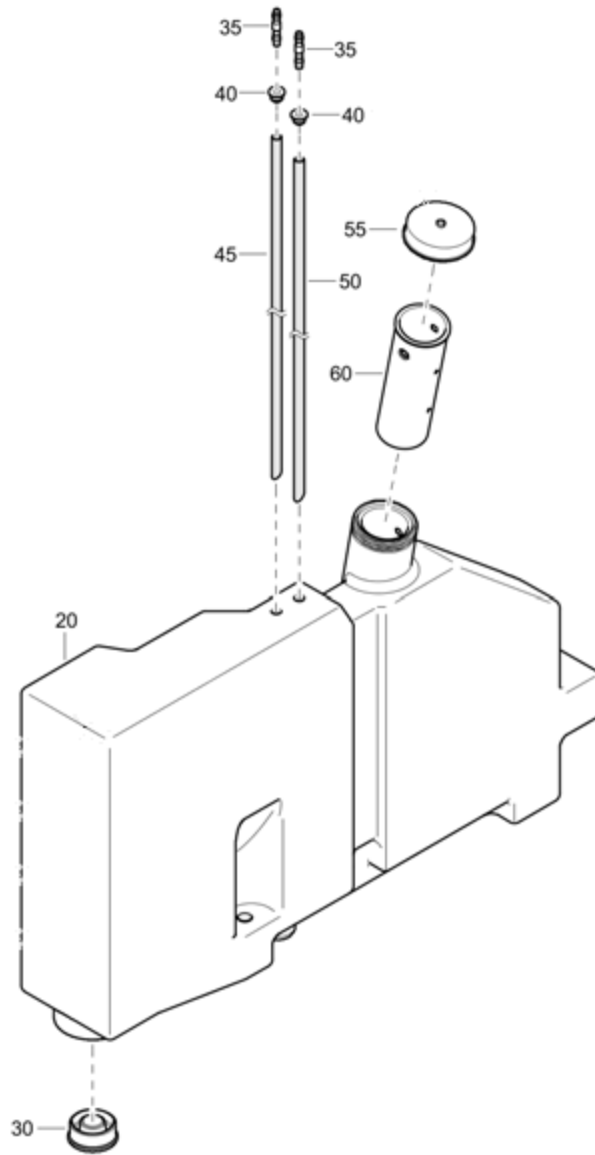

Engine 1604396382_00 Fuel Tank Assembly

Item	Part No.	Name	Qty	L
20	1604396301	FUEL TANK	1	
30	1615557700	Plug	1	
35	1615665100	Adaptor	2	
40	1615665200	Grommet	2	
45	1626740600	Tube	AR	
50	1626740600	Tube	AR	
55	1615765302	Cap	1	
60	1615765400	Strainer	1