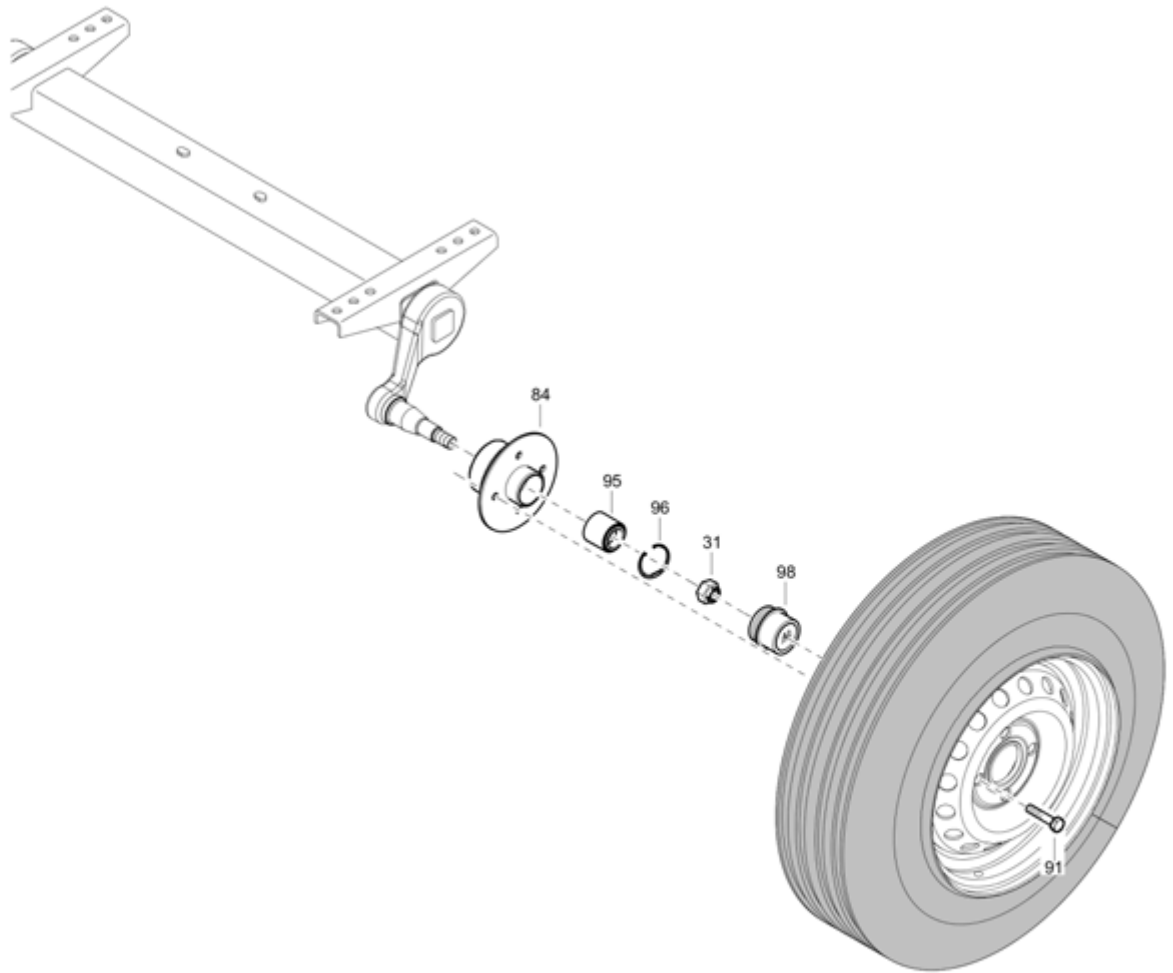

Options / accessories 1604380000_01Axel without breaks

Refer to the Parts Online web page for most up-to-date information. The printed information might be outdated.

Item	Part No.	Name	Qty	L
31	2914037300	Nut	2	
84	2914015400	Hub	2	
91	2914011900	Bolt	8	
95	2914012900	Bearing	2	
96	2914012500	Circlips	2	
98	2914013000	Cap	2	

Refer to the Parts Online web page for most up-to-date information. The printed information might be outdated.