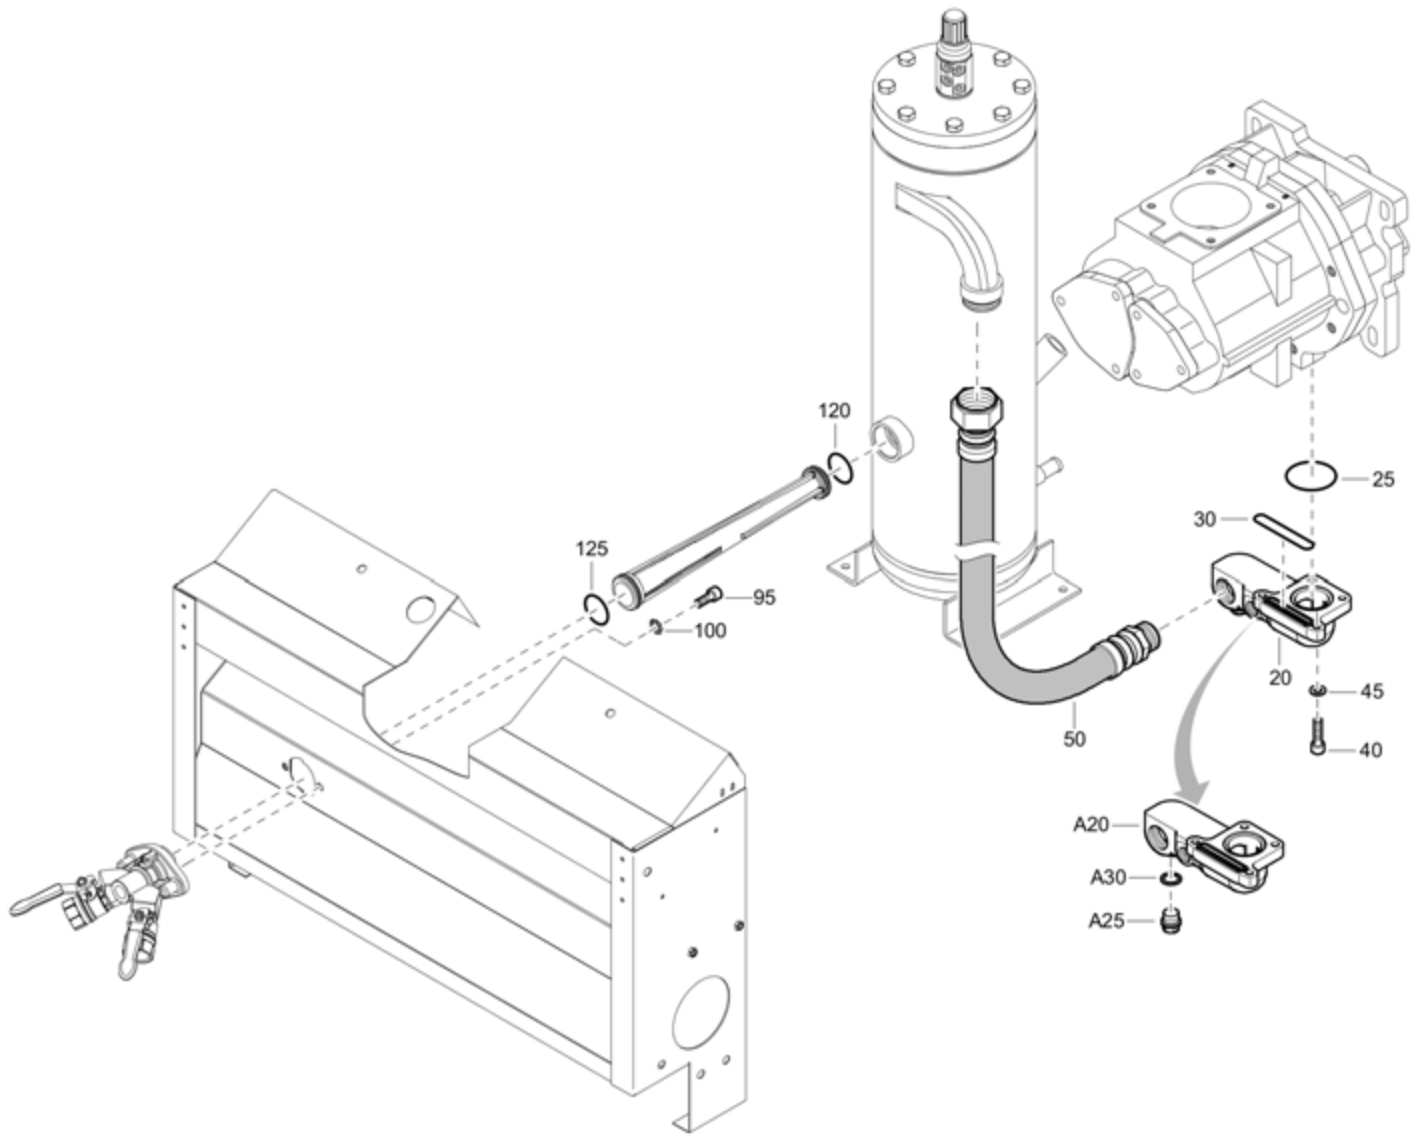

Item	Part No.	Name	Qty	L
10	1604580400	Pipe with flexible	1	
30	1604386032	Silencer	1	

Mechanical 1611737114_04 Air outlet

Refer to the Parts Online web page for most up-to-date information. The printed information might be outdated.