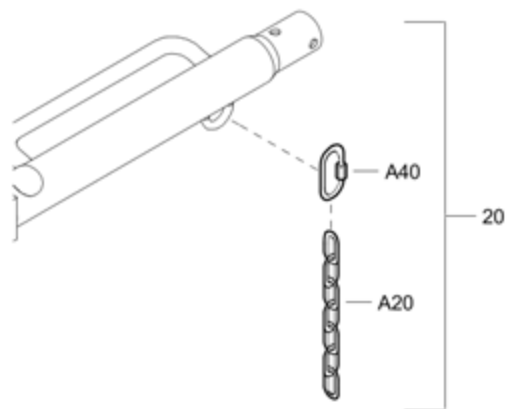

Item	Part No.	Name	Qty	L
20	1615776900	Swivel wheel	1	
A10	2914237000	Locking pin	1	
25	0147136203	Screw	4	
30	0301234400	Flat washer	8	
35	0291111100	Locknut	4	

Options / accessories 1611772212_02 Safety chain CE

SAFETY CHAIN