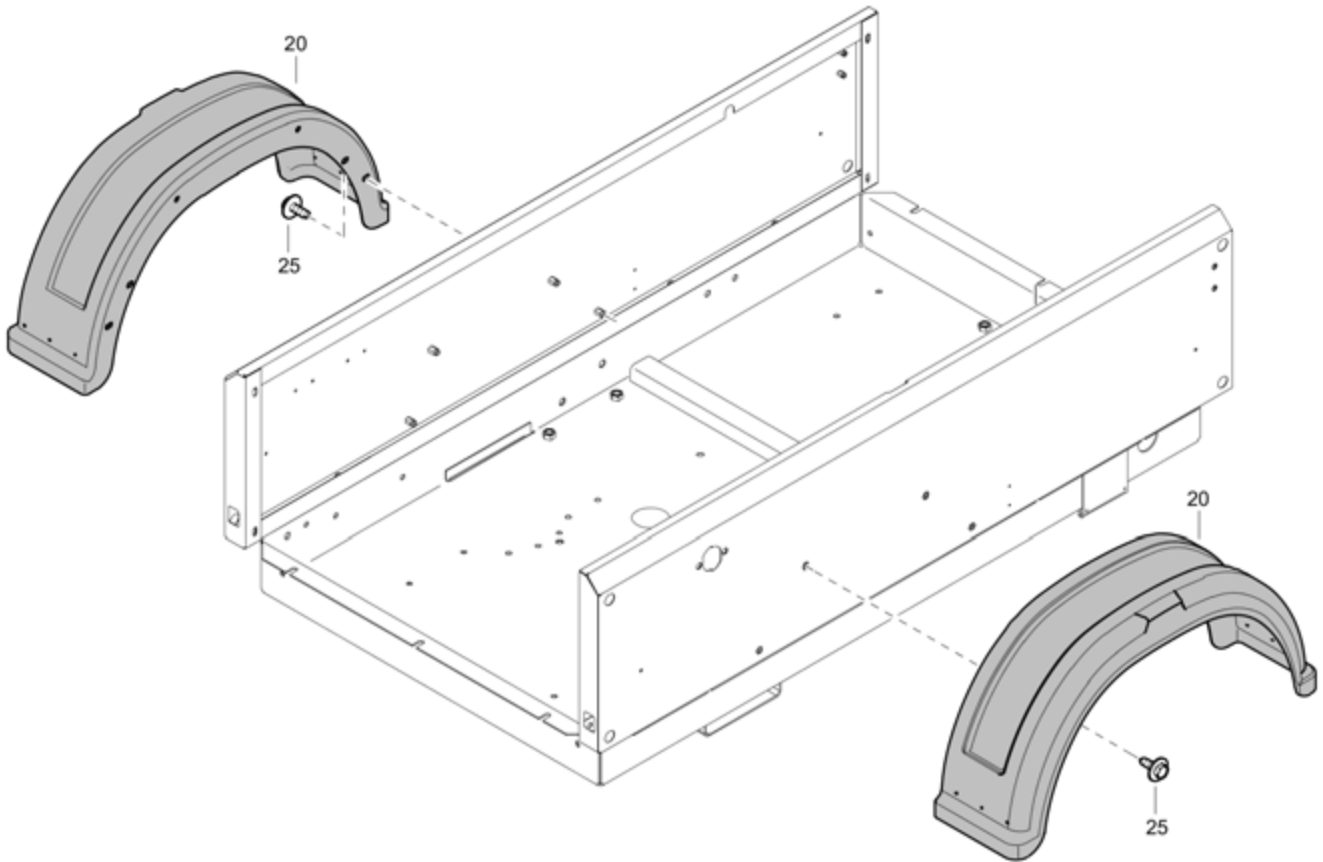

Options / accessories 1611803715_01 Mudguards

Refer to the Parts Online web page for most up-to-date information. The printed information might be outdated.

Item	Part No.	Name	Qty	L
20	1605102601	MUDGUARD	2	
25	1615566400	Hex. head screw	10