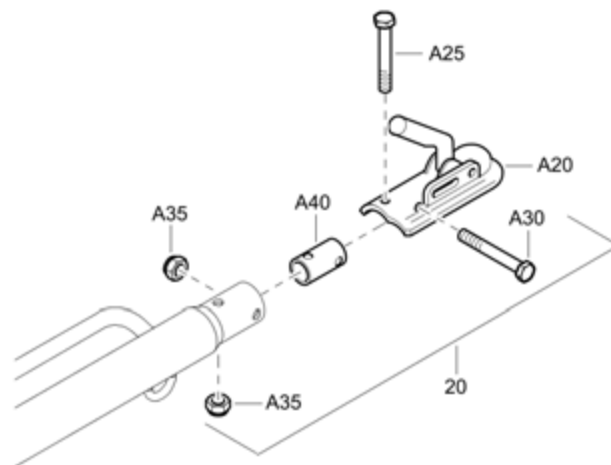

Item	Part No.	Name	Qty	L
10	0129317700	Blind rivet	4	
15	0301232100	Plain washer	4	
20	1613544000	Bracket	2	
35	1613543900	Wheelchock	2	
50	1079990254	Decal	1	

Options / accessories 1611870818_04 Ball coupling