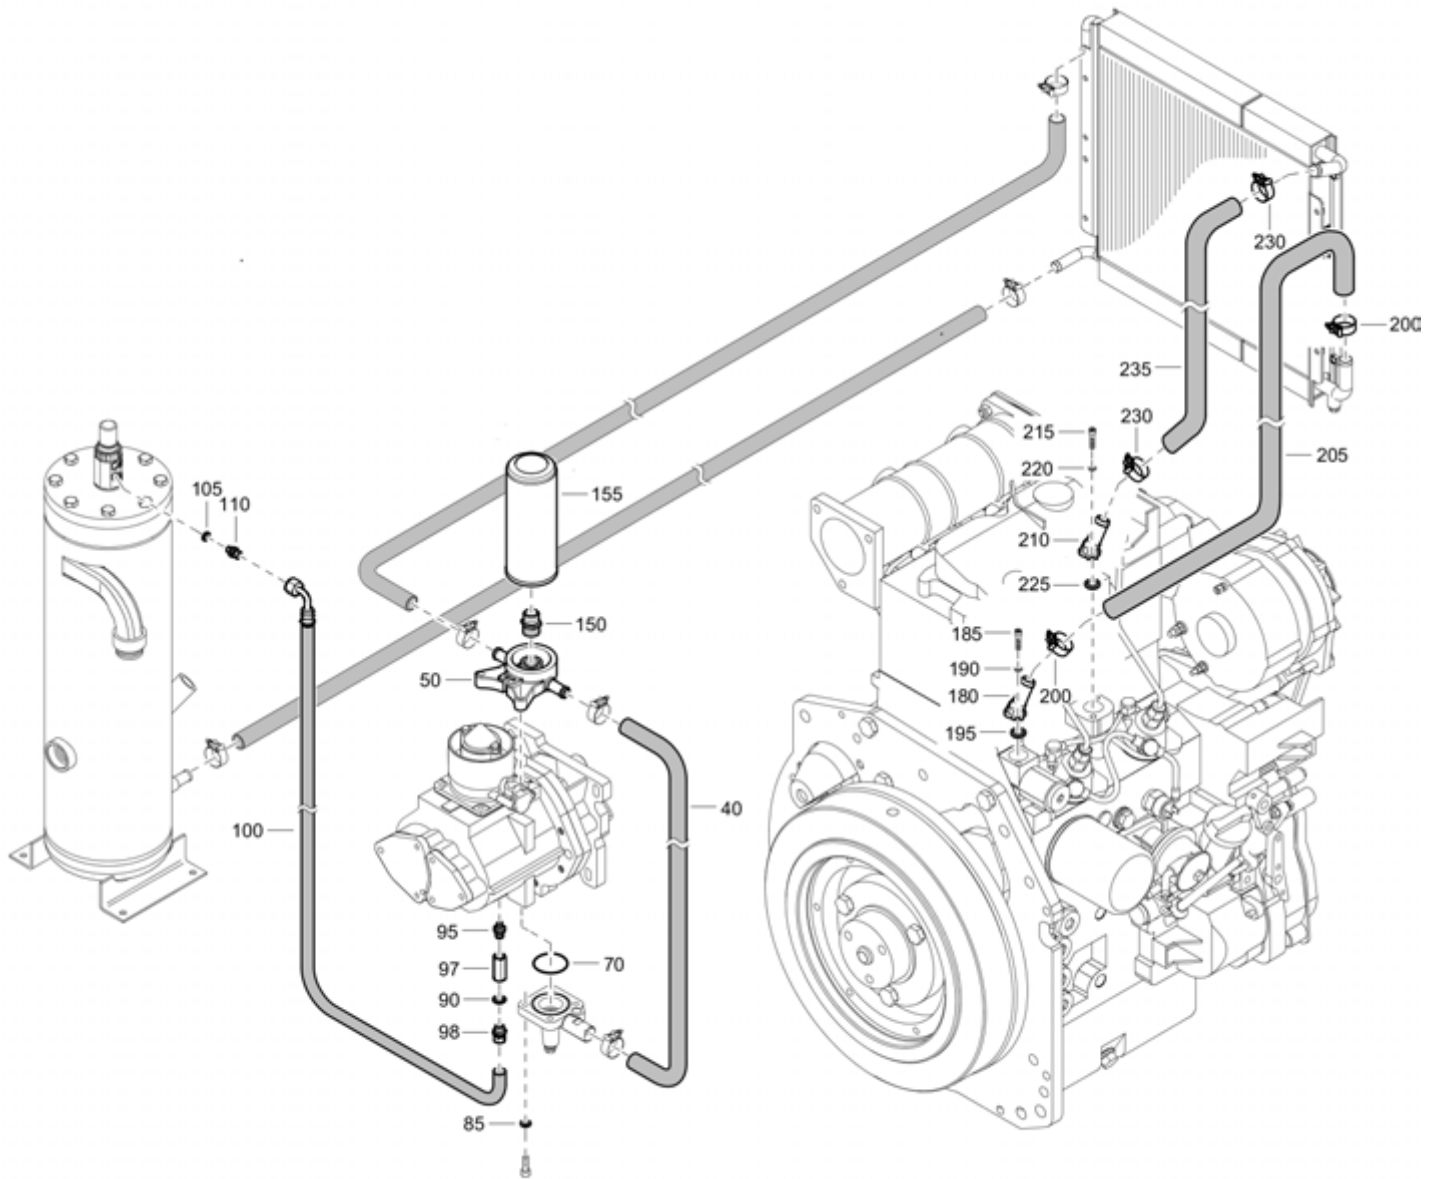

Mechanical 1611752815_06 Oil system

Refer to the Parts Online web page for most up-to-date information. The printed information might be outdated.

Item	Part No.	Name	Qty	L
40	0072840316	Hose	AR	
50	1615776703	Housing oil filter	1	
70	0663713500	O-ring	1	
85	0301233500	Flat washer	4	
90	0653106200	Copper washer	1	
95	0603410061	Adapter	1	
97	0823005009	Check valve	1	
98	0581000052	Coupling	1	
100	0575046134	Hose assembly	1	
105	0653104300	Flat gasket	1	
110	1079584001	Hex.nipple	1	
150	1619377001	Nipple	1	
155	6211472200	Sign on oil filter unpacked	1	
180	1604403501	Connector	1	
185	0211124903	Hex. Socket head capscrew	2	
190	0301232100	Plain washer	2	
195	1604332100	O-ring	1	
200	1202866302	Hose clip	2	
205	0075402539	Hose	AR	
210	1604403501	Connector	1	
215	0211124903	Hex. Socket head capscrew	2	
220	0301232100	Plain washer	2	
225	1604332100	O-ring	1	
230	1202866302	Hose clip	2	
235	0075402539	Hose	AR	

Refer to the Parts Online web page for most up-to-date information. The printed information might be outdated.