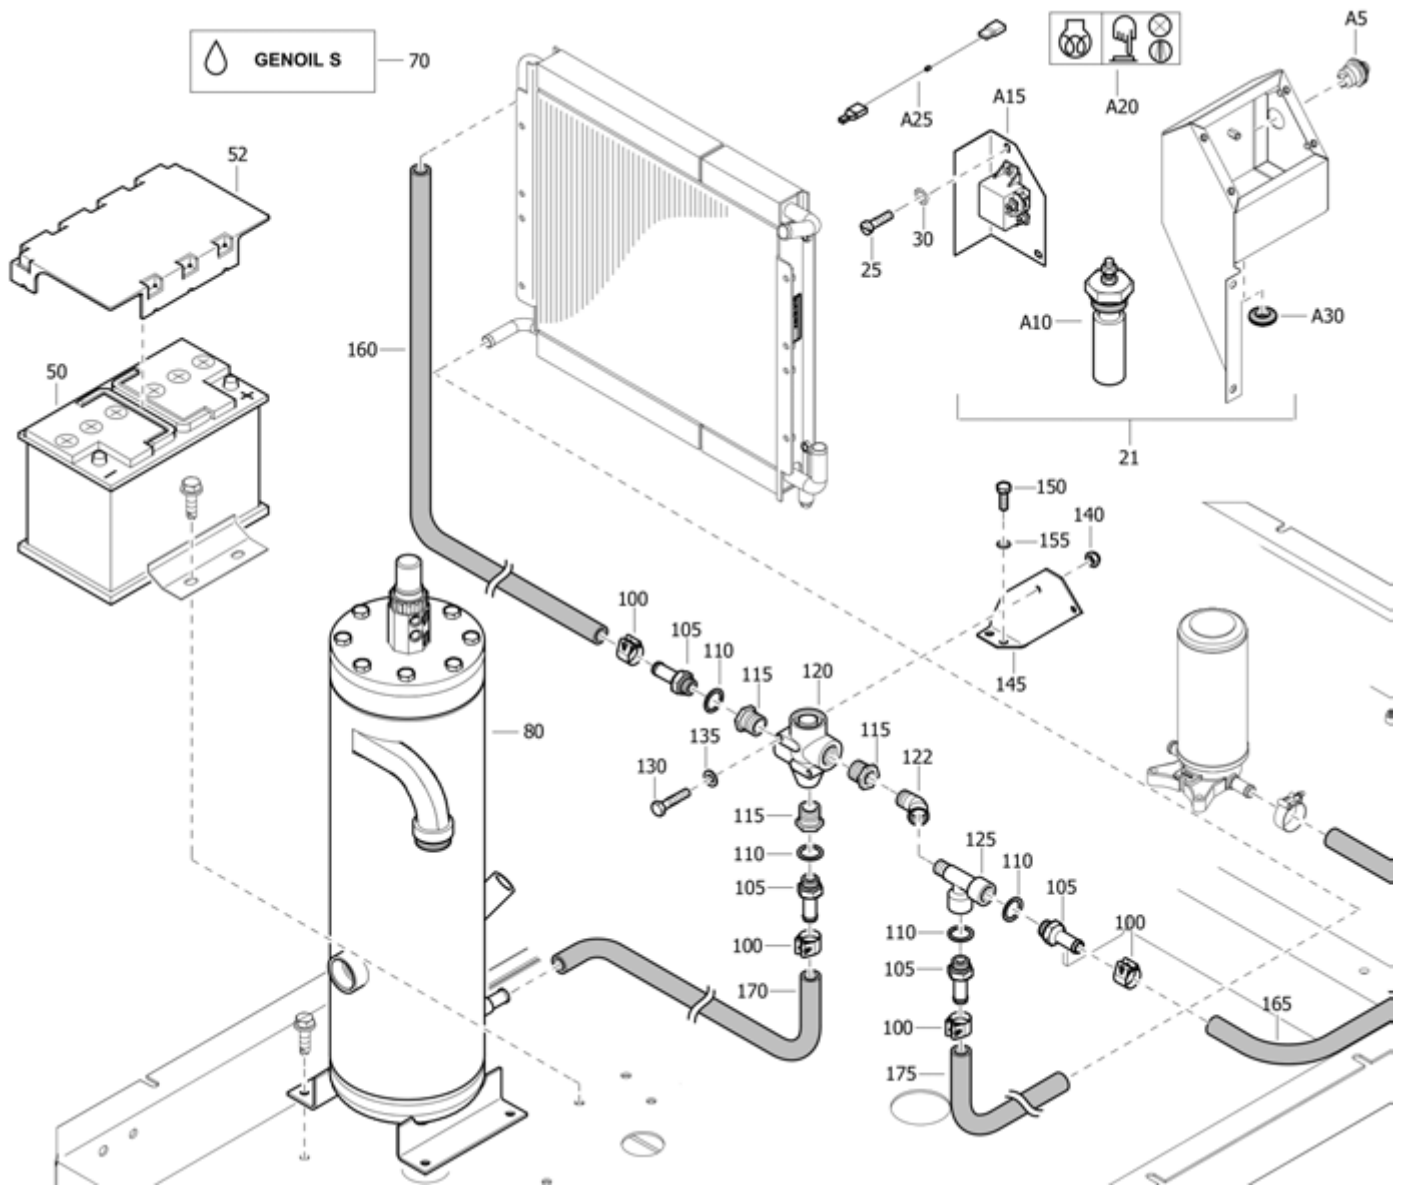

Mechanical 1611758116_02 COLD START

Refer to the Parts Online web page for most up-to-date information. The printed information might be outdated.

Item	Part No.	Name	Qty	L
21	1626859280	COLD START	1	
A5	1089932601	Push button	1	
A10	1310031376	Heater plug	1	
A15	1615910283	Relay assembly	1	
A20	1079991998	Information label	1	
A25	1604122300	WIRE HARNESS	1	
A30	1088080154	GROMMET	1	
25	0160606200	Slotted screw	2	
30	0333321500	Lock washer	2	
50	0926540006	Battery	1	
52	1604782200	Battery cover	1	
70	1079993033	Label	1	
80	1604402292	Vessel	1	
100	0347620053	Clamp hose	4	
105	1626586500	Nipple	4	
110	0661103300	Seal washer	4	
115	0605830050	Bushing	3	
120	1612423000	Thermostatic valve	1	
122	0560020034	Elbow	1	
125	0560440086	Tee	1	
130	0147125603	Hex. head screw	2	
135	0301232100	Plain washer	2	
140	0291110800	Lock nut	2	
145	1604576302	Bracket	1	
150	0147132303	Screw	2	
155	0333322700	Lock washer	2	
160	0072840316	Hose	AR	
165	0072840316	Hose	AR	
170	0072840316	Hose	AR	
175	0072840316	Hose	AR	

Refer to the Parts Online web page for most up-to-date information. The printed information might be outdated.