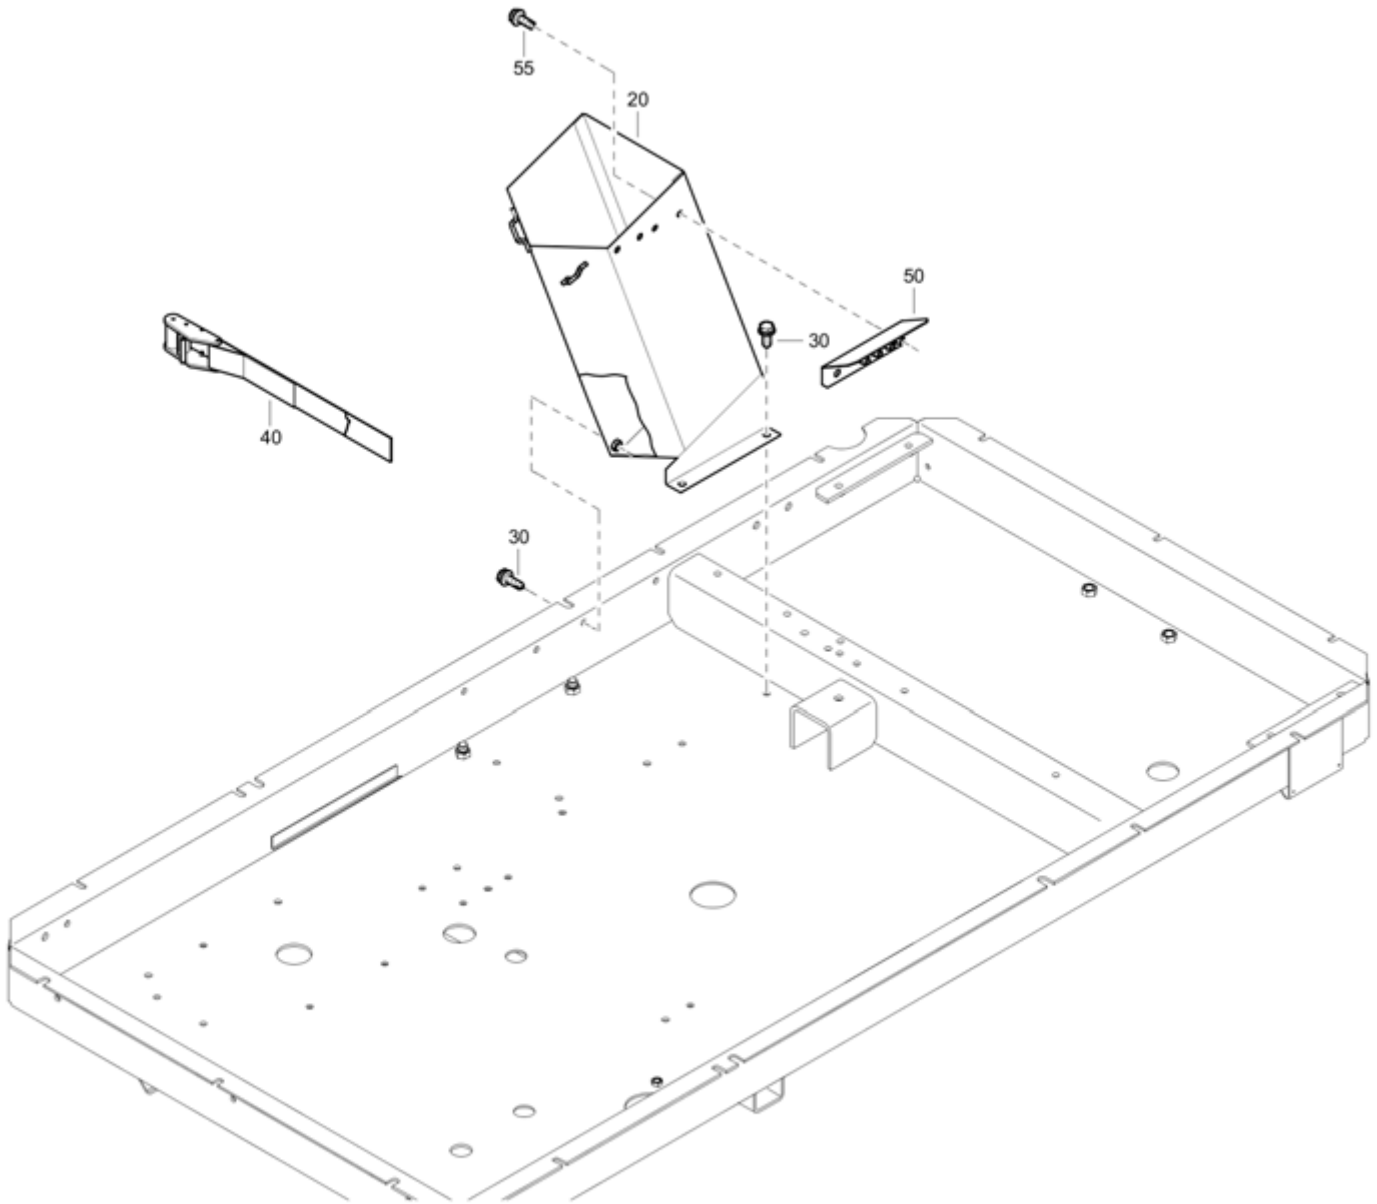

Options / accessories 1611801014_03 Tool box

Refer to the Parts Online web page for most up-to-date information. The printed information might be outdated.

Item	Part No.	Name	Qty	L
20	1604390432	TOOLBOX	1	
30	1619276600	Screw	4	
40	1615912100	BAND	1	
50	1604659330	PROTECTION	1	
55	1619276600	Screw	2