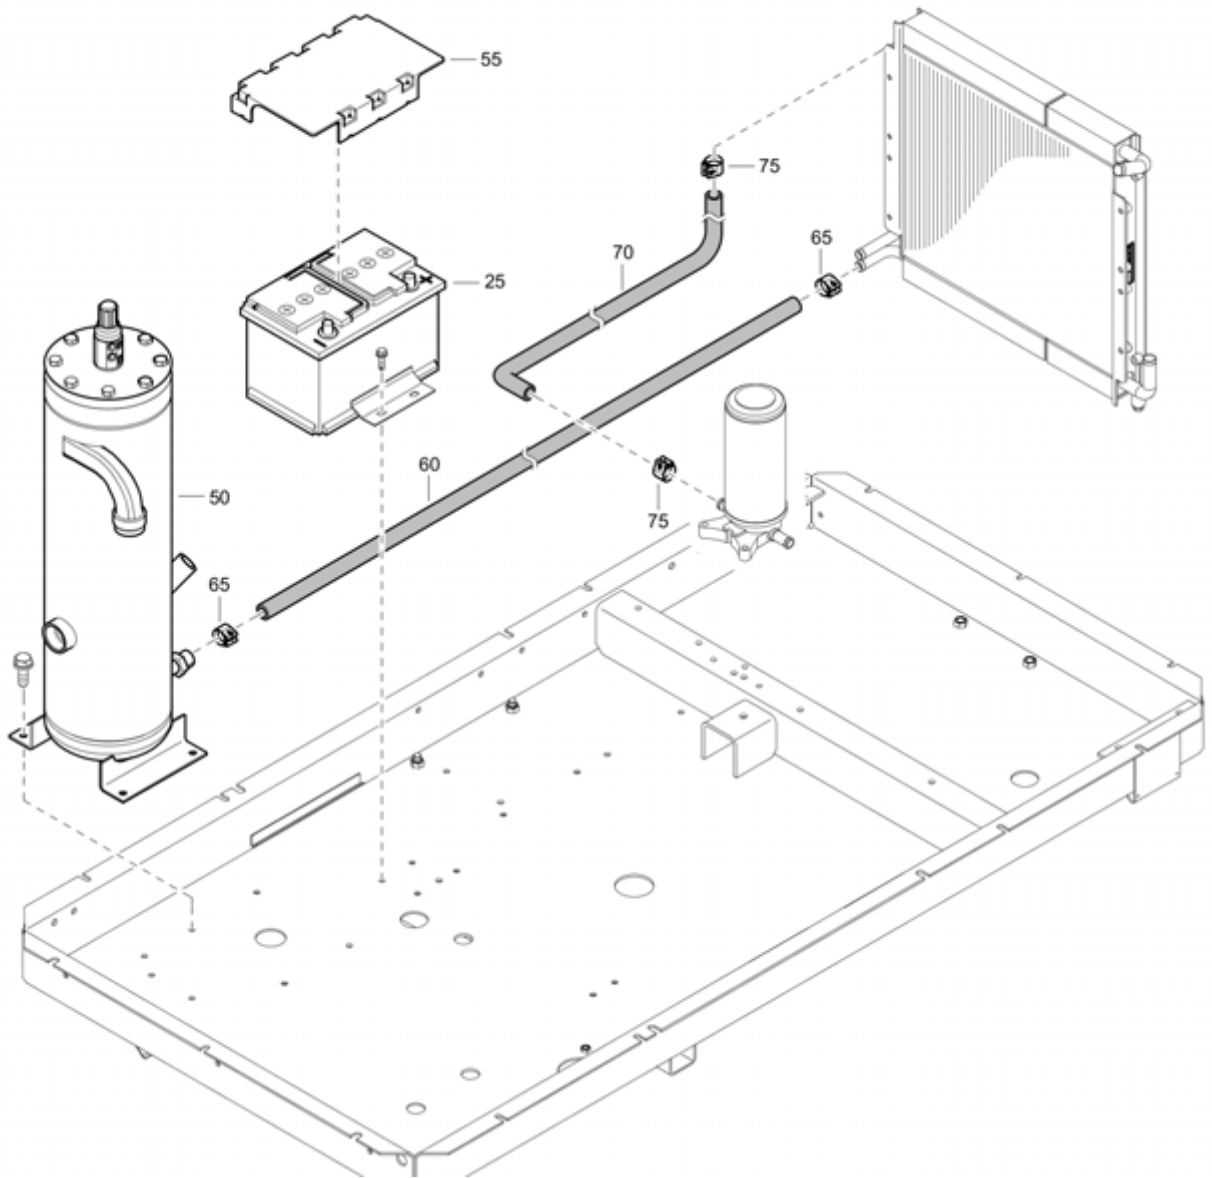

Mechanical 1611849014_16 No cold start

Refer to the Parts Online web page for most up-to-date information. The printed information might be outdated.

Item	Part No.	Name	Qty	L
25	0975830014	Battery	1	
50	1604402294	Vessel assembly	1	
55	1604782200	Battery cover	1	
60	0072840316	Hose	AR	
65	0347620053	Clamp hose	2	
70	0072840316	Hose	AR	
75	0347620053	Clamp hose	2	

Refer to the Parts Online web page for most up-to-date information. The printed information might be outdated.