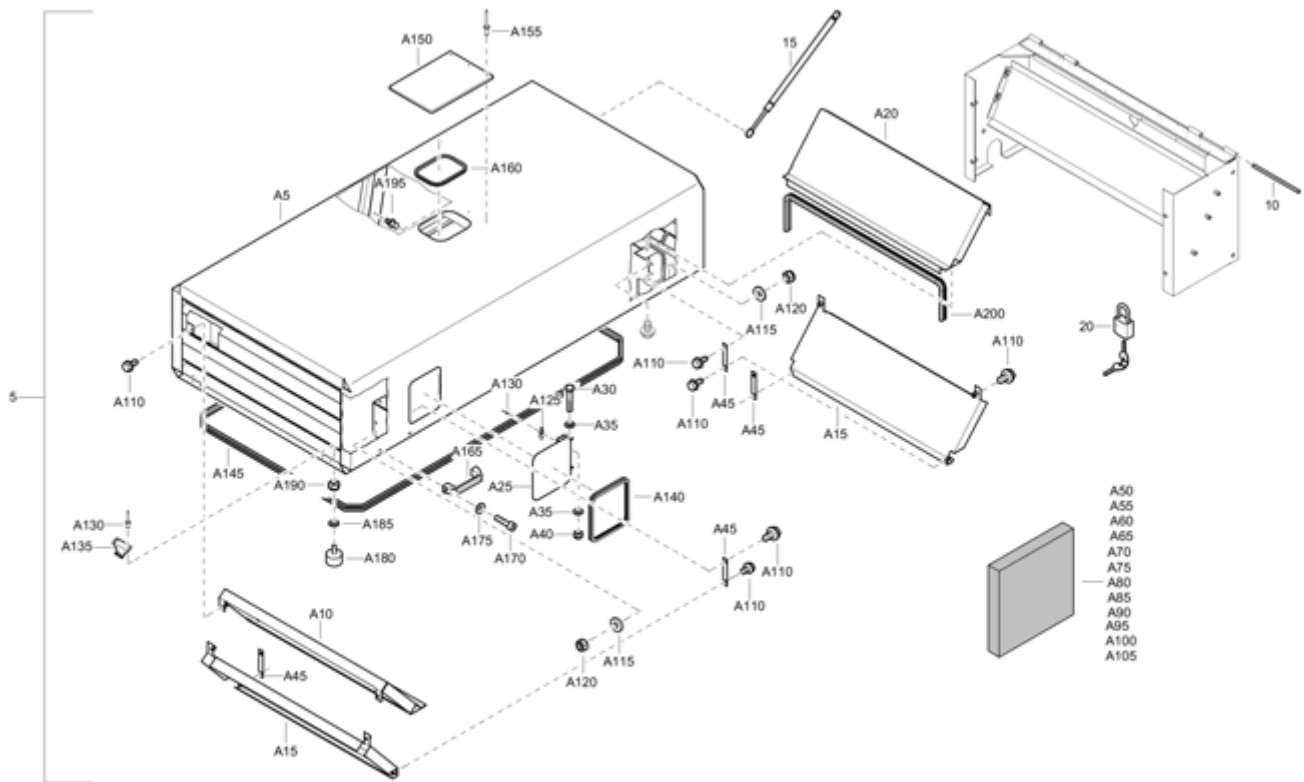

Item	Part No.	Name	Qty	L
25	1619276600	Screw	2	
100	1615783102	Temperature switch	1	
105	0661103300	Seal washer	1	
140	1089063728	Switch temperature	1	
145	0653107000	Gasket	2	

Mechanical 1611751815_00 Top canopy

Refer to the Parts Online web page for most up-to-date information. The printed information might be outdated.