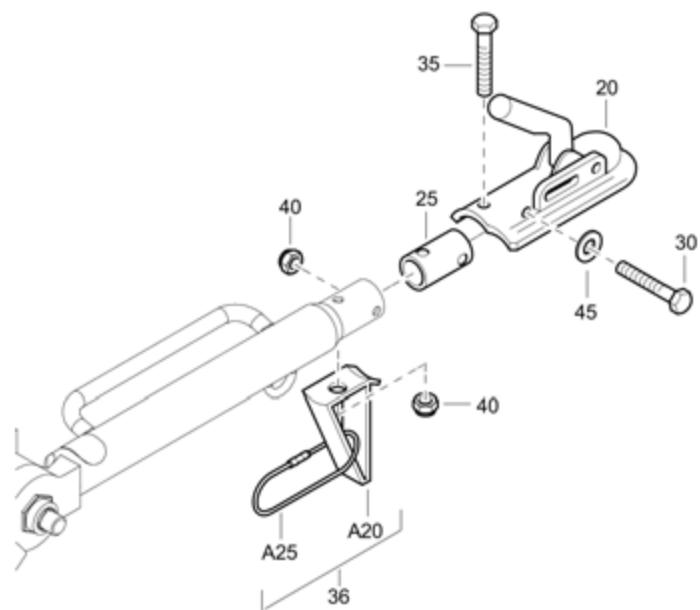

Options / accessories 1611771312_03 Ball coupling - No brakes

Refer to the Parts Online web page for most up-to-date information. The printed information might be outdated.

Item	Part No.	Name	Qty	L
20	1619682600	Ball coupling	1	
25	1202973200	Bush	1	
30	1202984402	Bolt	1	
35	1202984405	Bolt	1	
36	1615746700	BRACKET	1	
A20	1619721300	Support	1	
A25	1615688400	CABLE	1	
40	0291118513	Nut	2	
45	0301235800	Plain washer	1	

Refer to the Parts Online web page for most up-to-date information. The printed information might be outdated.