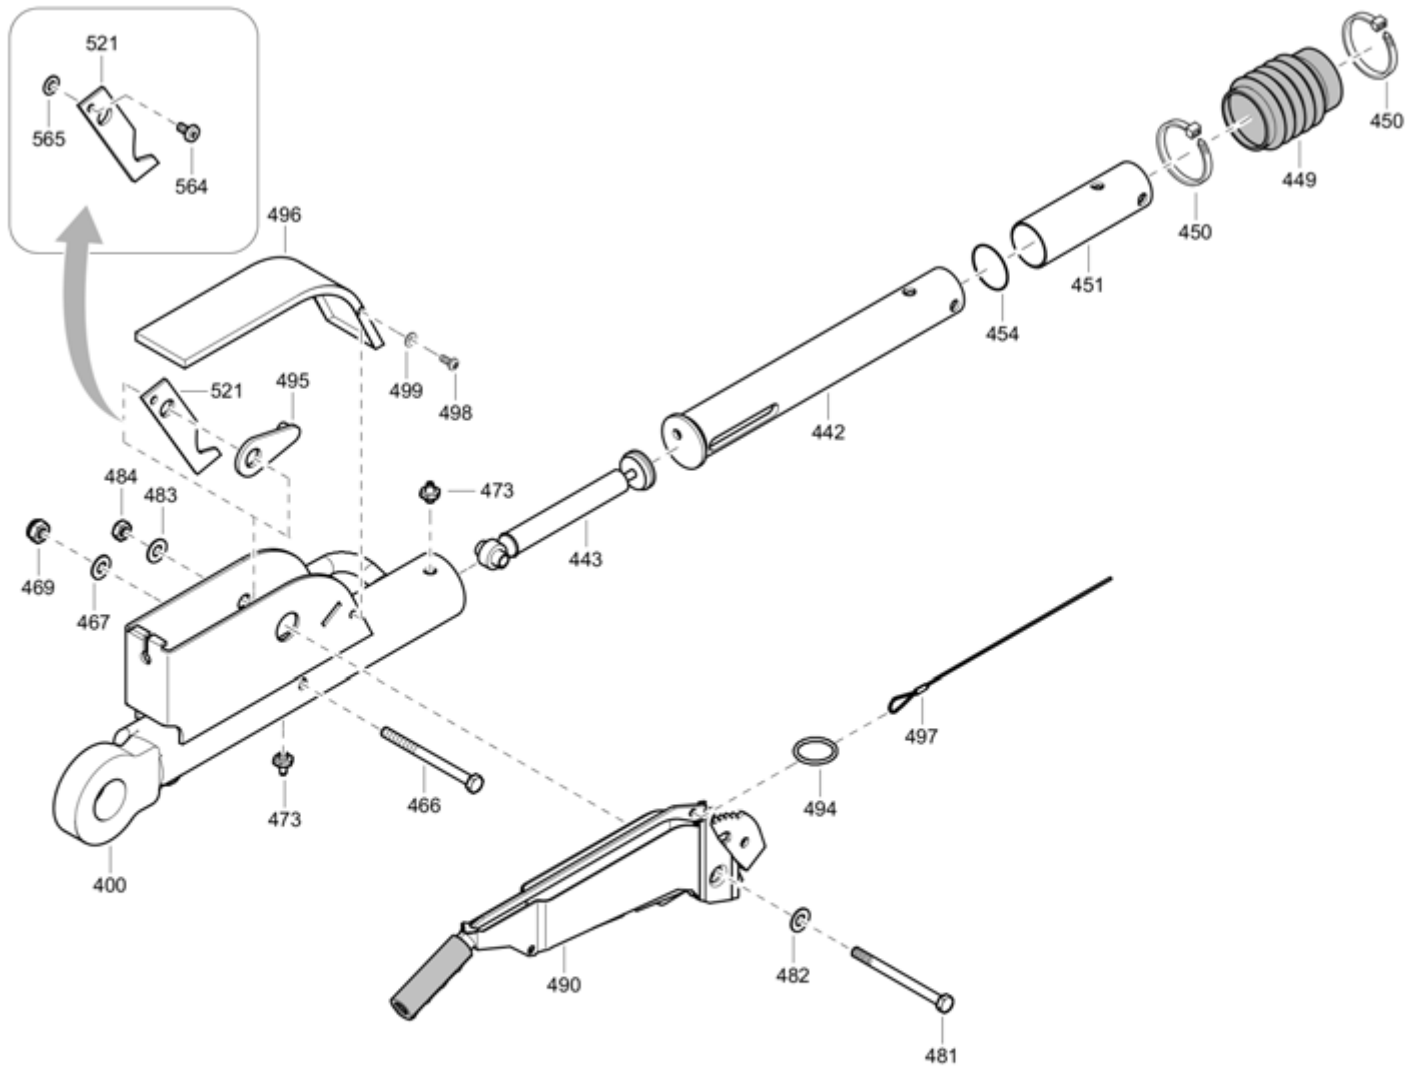

Options / accessories 2914237100_01 Front towbar with brakes

Refer to the Parts Online web page for most up-to-date information. The printed information might be outdated.

Item	Part No.	Name	Qty	L
400	2914237200	HOUSING	1	
442	1202862100	EYE HOUSING	1	
443	2914237700	ABSORBER	1	
449	2900044800	BELLOWS	1	
450	1088130103	Cable tie	2	
451	2914234800	BUSH	1	
454	1202925100	RING	1	
466	1202861900	BOLT	1	
467	0301234400	Flat washer	1	
469	0291111100	Locknut	1	
473	0544210800	Lubricating nipple	2	
481	2914209400	Bolt	1	
482	2914219900	Washer	1	
483	2914234900	WASHER	1	
484	2914217600	Lock nut	1	
490	2914209600	Lever	1	
494	2900042400	Ring	1	
495	2914209800	LEVER	1	
496	2914213800	PLATE	1	
497	2900081400	Cable	1	
498	2914235000	Bolt	2	
499	2914235100	Washer	2	
521	2914209900	LEVER	1	
564	2914211400	Bolt	1	
565	2914211500	Clasp	1	

Refer to the Parts Online web page for most up-to-date information. The printed information might be outdated.