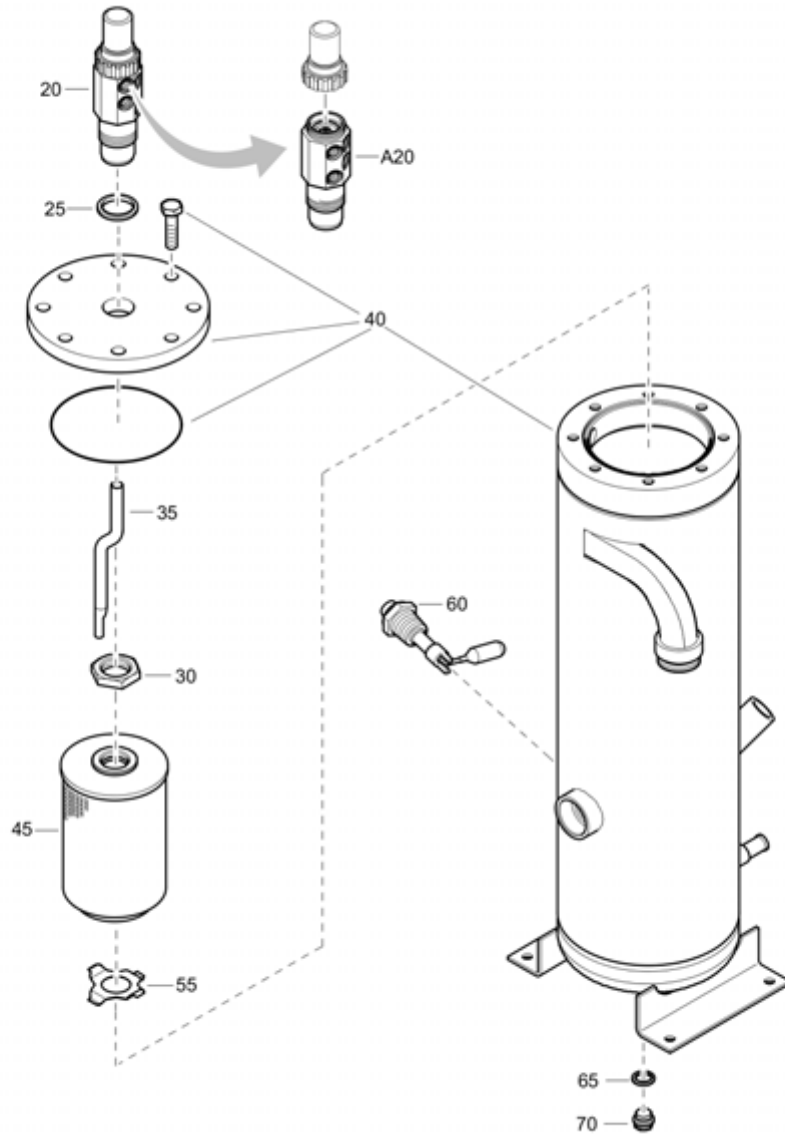

Options / accessories 1604402292_02 Vessel asme / ec

Item	Part No.	Name	Qty	L
20	1615766480	Valve regulating	1	
A20	1615766500	Housing	1	
25	0661104900	Sealing washer	1	
30	0623210603	Back nut	1	
35	1615943700	Tube	1	
40	1604574984	Vessel	1	
45	1615943681	Separator oil	1	
55	1615769702	Retainer	1	
60	1616510800	Oil level indicator	1	
65	0661102600	Seal washer	1	
70	0686420300	Hexagon plug	1