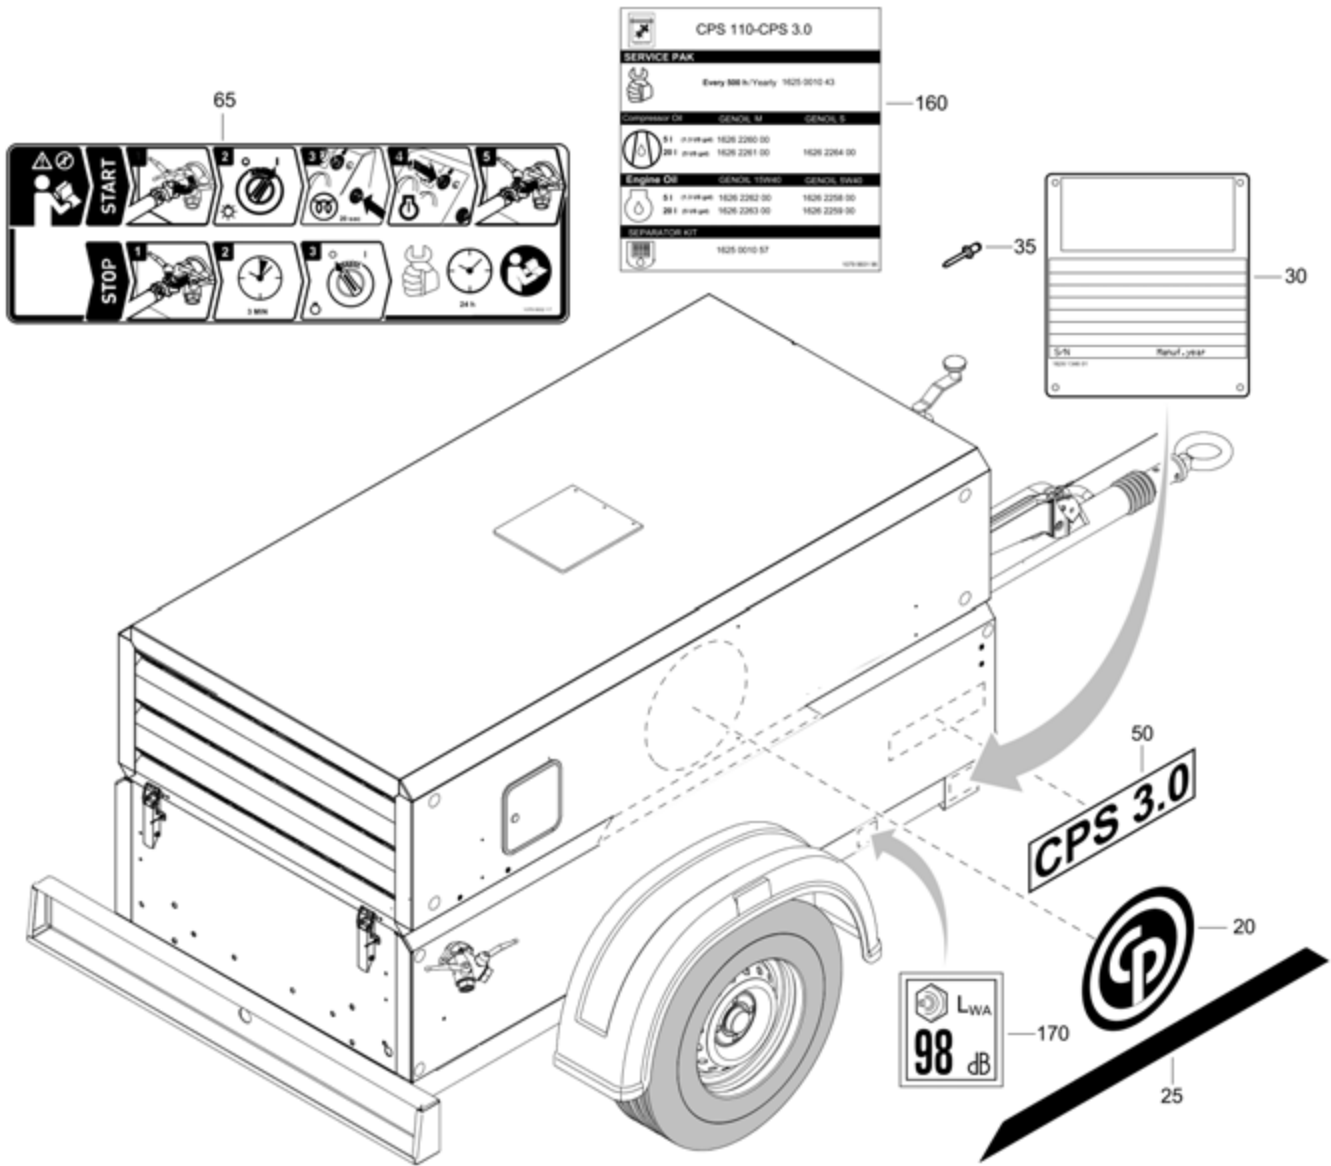

Mechanical 1611752215_02 Markings

Refer to the Parts Online web page for most up-to-date information. The printed information might be outdated.

Item	Part No.	Name	Qty	L
20	1626537307	Label cp logo	2	
25	1626537202	Label	2	
30	-	Plate data	1	
35	0129327034	Blind rivet	4	
50	1626479403	Decal	2	
65	1079993217	Decal instruction	1	
160	1079993196	Decal instruction	1	
170	1604331709	Noise label 98