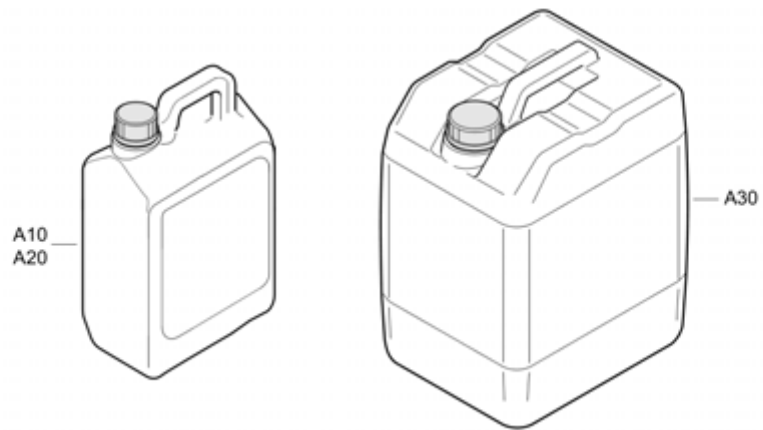

Service Coolant