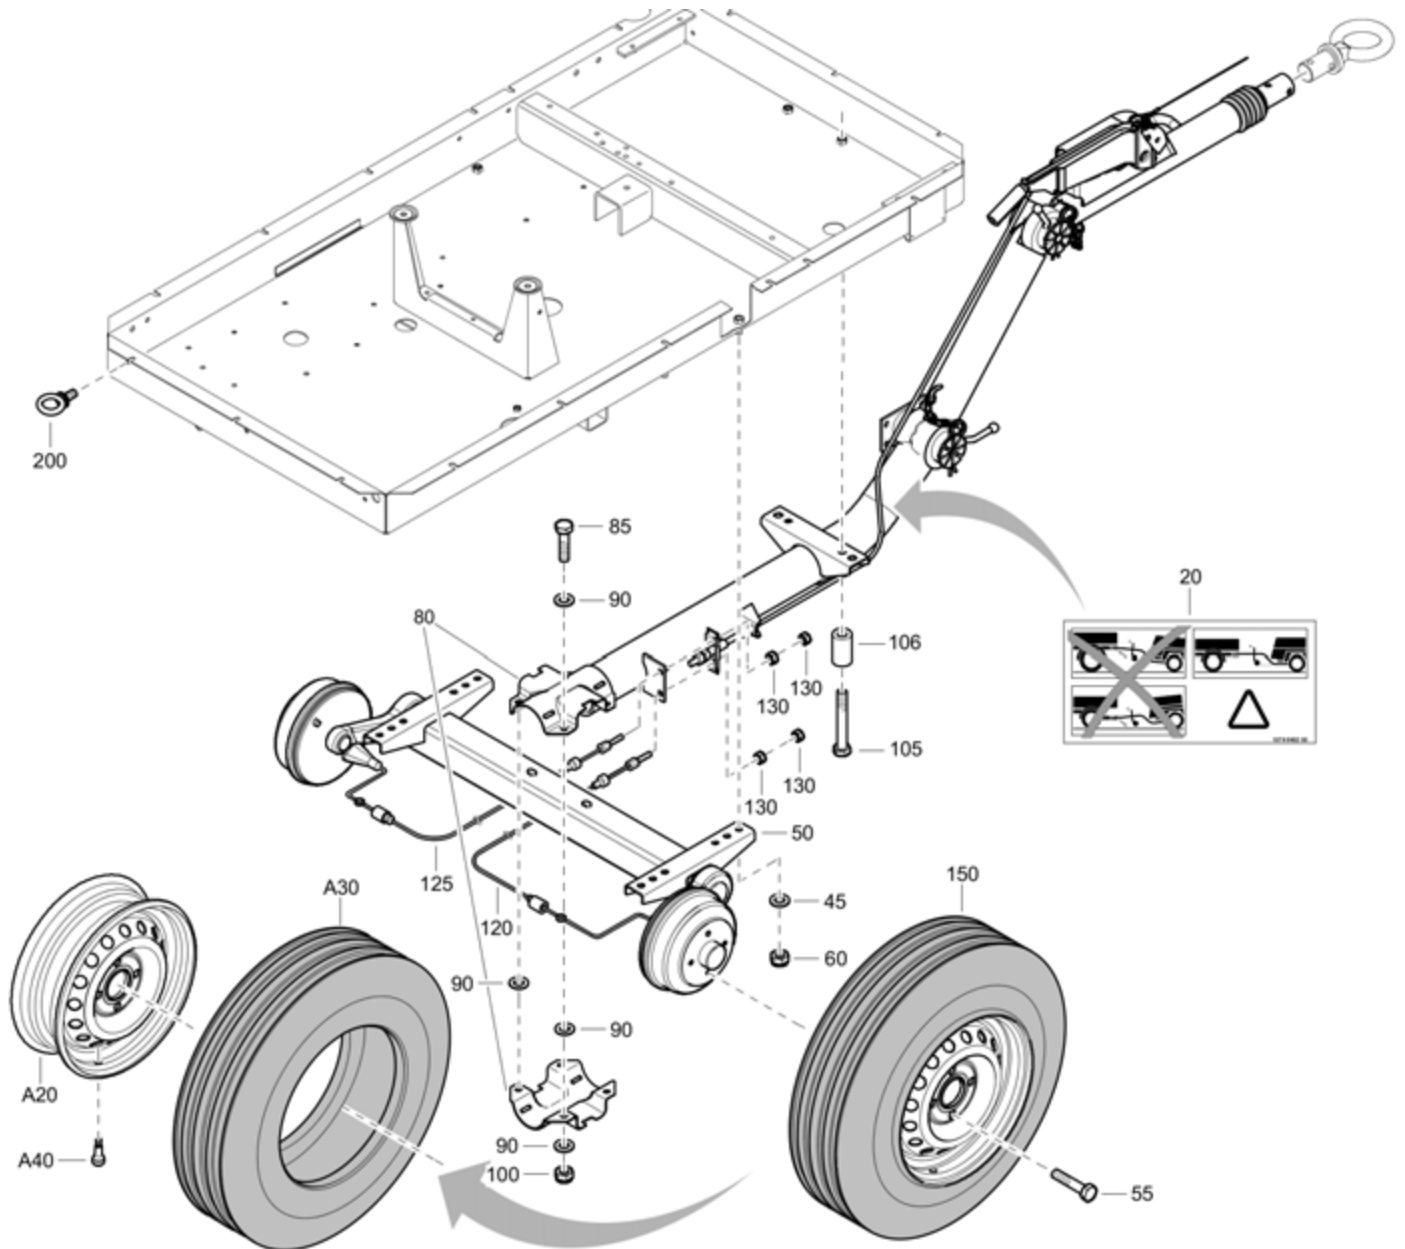

Options / accessories 1611775614_17 Undercarriage adjustable with brakes

Refer to the Parts Online web page for most up-to-date information. The printed information might be outdated.

Item	Part No.	Name	Qty	L
20	1079990200	Warning label	1	
45	0301235800	Plain washer	4	
50	1604380100	AXLE	1	
55	1626602900	Bolt hexagon	8	
60	0291111200	Nut DIN985	4	
80	1604380706	TOWBAR	1	
85	0147140303	Hex. head screw	4	
90	0301235800	Plain washer	10	
100	0291111200	Nut DIN985	4	
105	0147141103	Hex. head screw M12 x 80	2	
106	1615957500	Spacer	2	
120	1615935200	Brake cable	1	
125	1615935300	Brake cable	1	
130	0266211000	Nut	4	
150	1615924288	Tyre assembly	2	
A20	1604033200	Disc wheel	1	
A30	0538040020	Tyre	1	
A40	1615632200	Ventil	1	
200	0371110021	Lifting eye	2