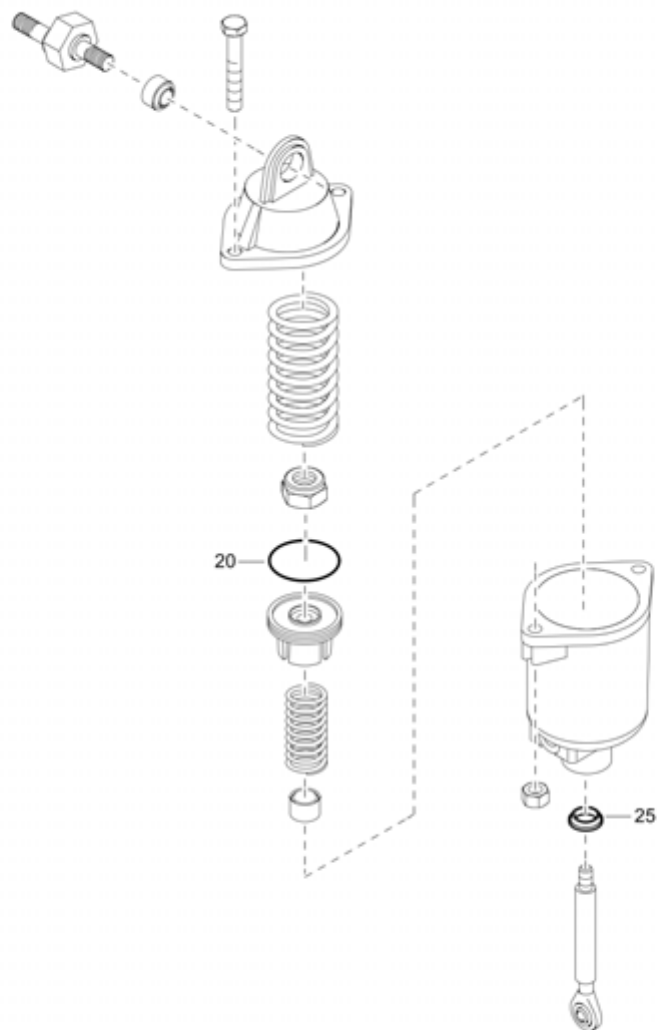

Service 2911005200_01 Service kit - Speed regulator

Item	Part No.	Name	Qty	L
-	2911005200	Service kit - Speed regulator	-	
20	-	Piston packing	1	
25	-	Sleeve	1