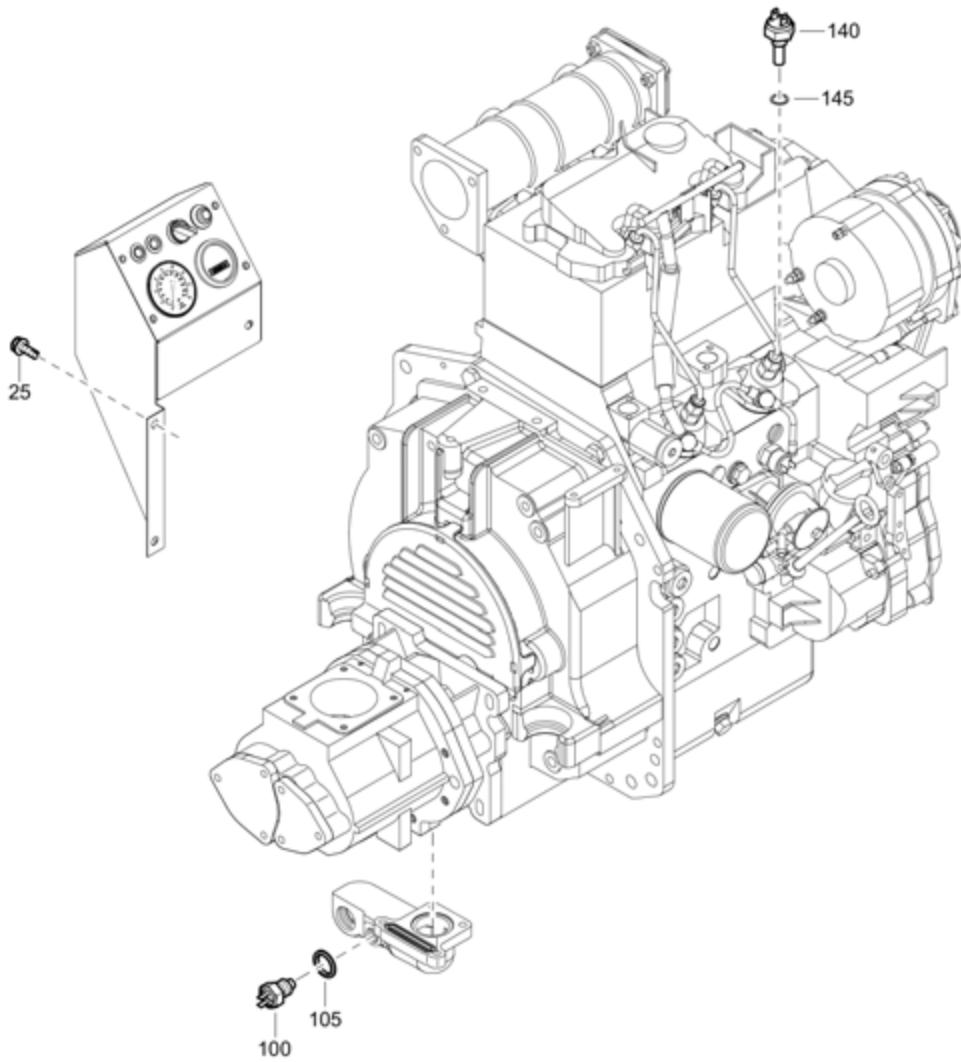

Item	Part No.	Name	Qty	L
20	1604397980	Manifold assembly	1	
A20	1604397900	MANIFOLD	1	
A25	0686423018	Plug	1	
A30	0653111500	Gasket	1	
25	0663313500	O-ring	1	
30	0663713400	O-ring	1	
40	0211132600	Hex socket screw	4	
45	0301233500	Flat washer	4	
50	1604574400	HOSE ASSEMBLY	1	
95	0211132300	Hex sock screw	2	
100	0333322700	Lock washer	2	
120	0663313100	O-ring	1	
125	0663313000	O-ring	1	

Mechanical 1611746114_11 Safety and control

Refer to the Parts Online web page for most up-to-date information. The printed information might be outdated.