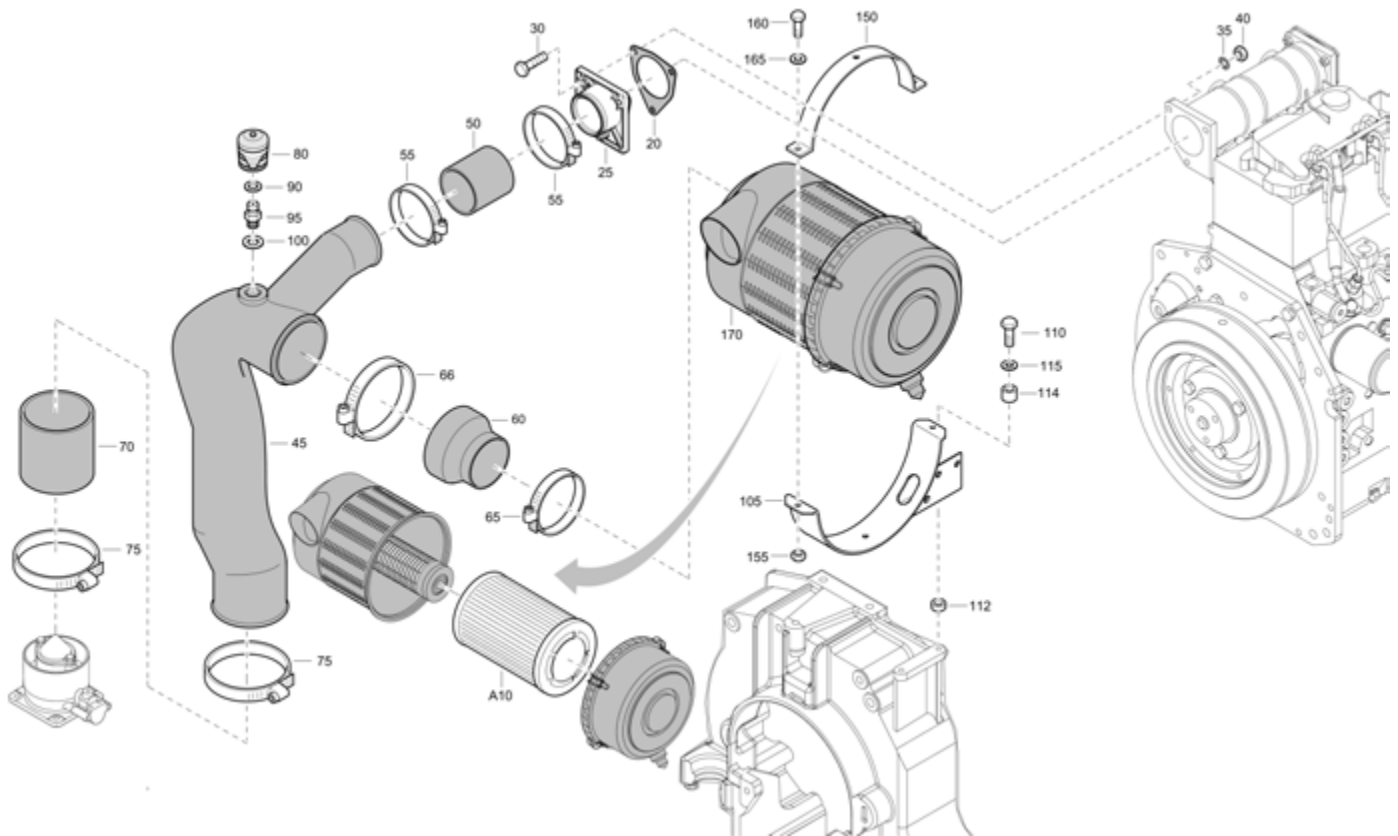

Mechanical 1611752915_01 AIR INLET

Refer to the Parts Online web page for most up-to-date information. The printed information might be outdated.

Item	Part No.	Name	Qty	L
20	1202991000	Gasket	1	
25	1613548101	Adaptor	1	
30	0147132803	Screw	3	
35	0333322700	Lock washer	3	
40	0266211000	Nut	3	
45	1615973000	AIR DUCT	1	
50	1615770400	Hose	1	
55	0347610004	Clamp	2	
60	1615770501	REDUCING SOCKET	1	
65	0347613100	Clamp DIN3017	1	
66	0347611500	Hose clip	1	
70	1615770600	Hose	1	
75	0347611500	Hose clip	2	
80	1613791201	Indicator	1	
90	0661101400	Sealing washer	1	
95	1612215200	Nipple hexagon	1	
100	0653104600	Flat gasket	1	
105	1615814103	HOLDER	1	
110	0147132703	Screw	2	
112	1604201300	Damper	4	
114	0324100023	Distance sleeve	2	
115	0300027621	Flat washer	2	
150	1615814000	CLAMP	1	
155	0291110800	Lock nut	2	
160	0147124903	Screw DIN933	2	
165	0301232100	Plain washer	2	
170	1092049841	AIR FILTER	1	
A10	1092100190	AIR FILTER ELEMENT	1	

Refer to the Parts Online web page for most up-to-date information. The printed information might be outdated.