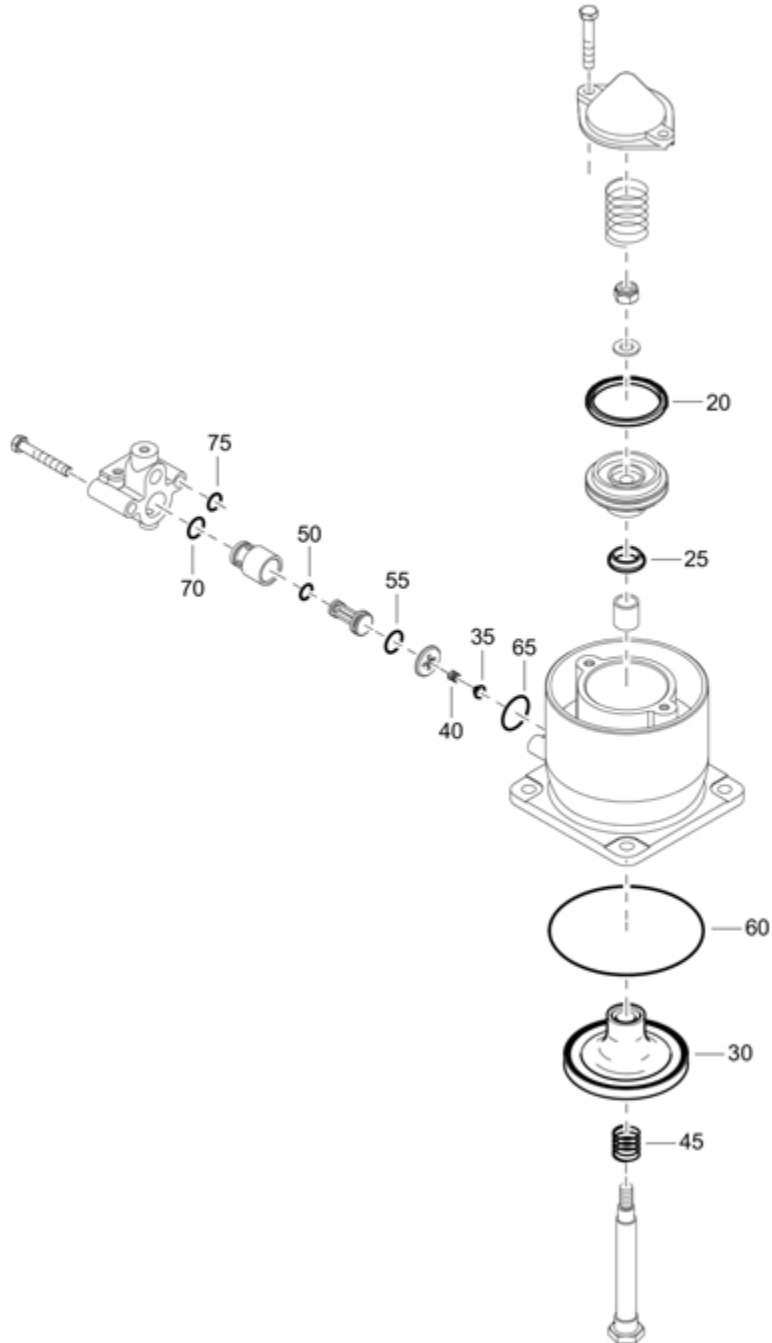

Service 2911005100_00 Service kit - Unloading valve

Refer to the Parts Online web page for most up-to-date information. The printed information might be outdated.

Item	Part No.	Name	Qty	L
-	2911005100	Service kit - Unloading valve	-	
20	-	Piston seal	1	
25	-	Wiper of actuating cylinder	1	
30	-	Valve	1	
35	-	Valve	1	
40	-	Spring	1	
45	-	Spring	1	
50	-	O-ring	1	
55	-	O-ring	1	
60	-	O-ring	1	
65	-	O-ring	1	
70	-	O-ring	1	
75	-	O-ring	1