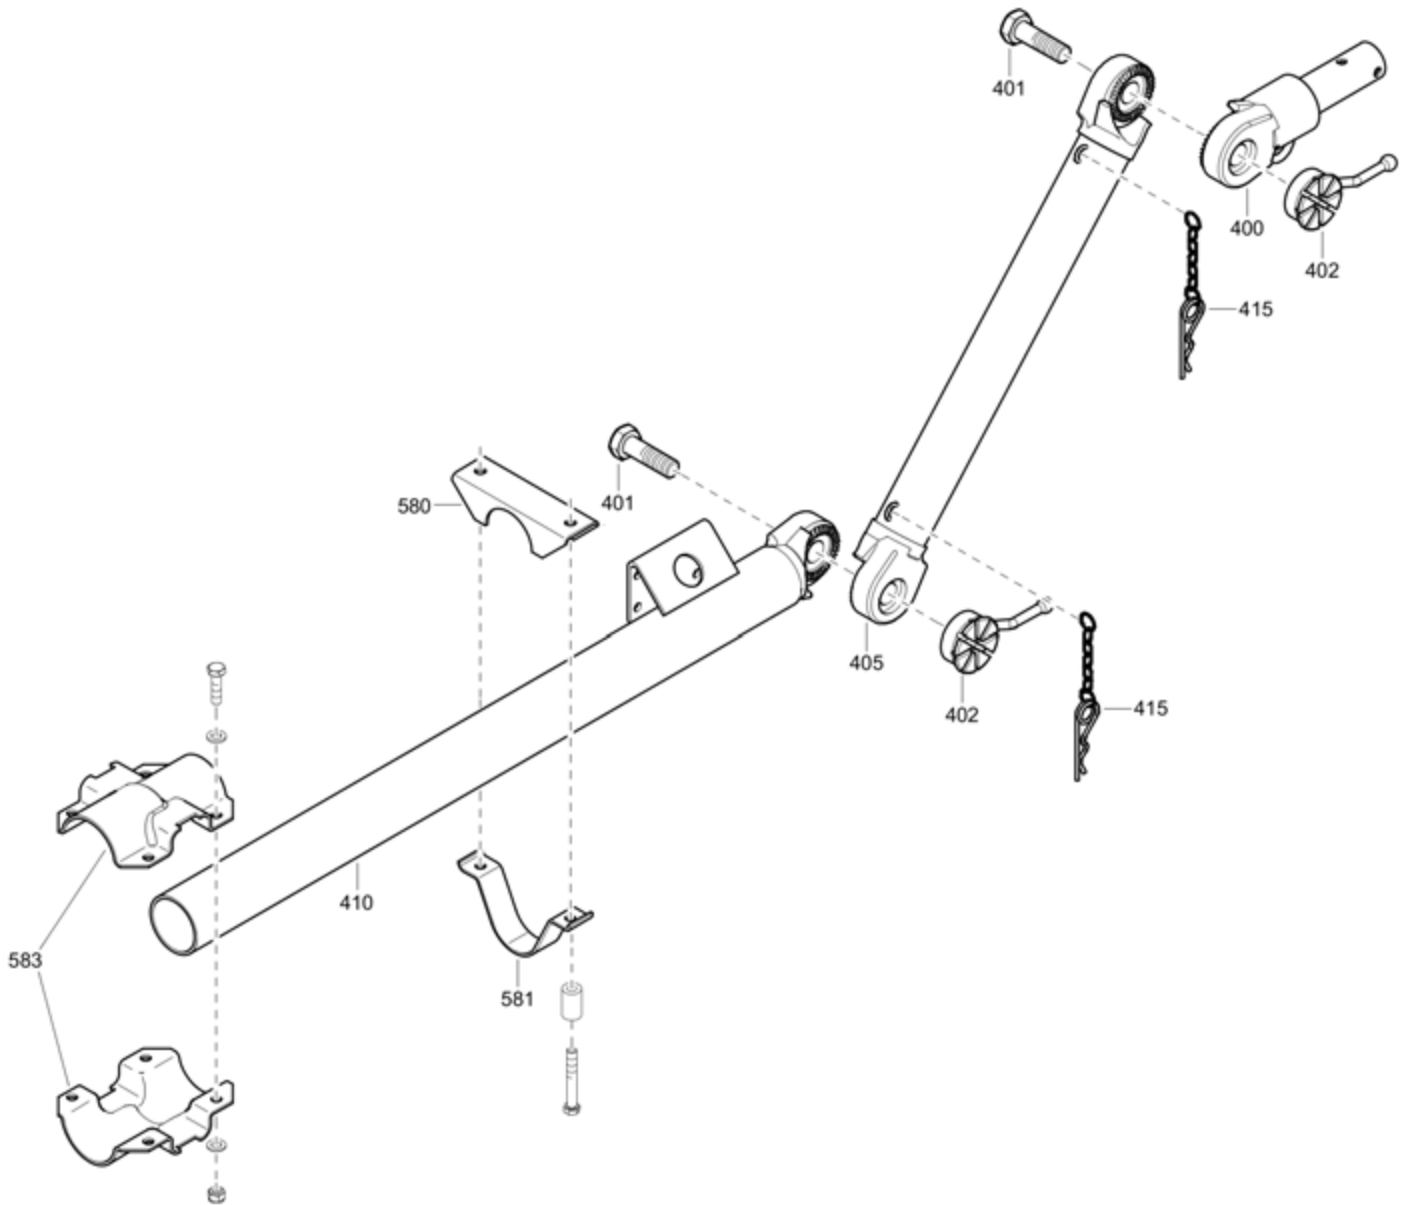

Options / accessories 1604398531_02 Towbar adjustable without breaks

Refer to the Parts Online web page for most up-to-date information. The printed information might be outdated.

Item	Part No.	Name	Qty	L
400	2914236400	HOUSING	1	
401	2914234200	Bolt	2	
402	2914228900	Tommy nut	2	
405	2914236500	ROD	1	
410	2914237400	TOWBAR	1	
415	2900083600	Clip	2	
580	2914236700	CLAMP	1	
581	2914236800	CLAMP	1	
583	2914237900	CLAMP	1