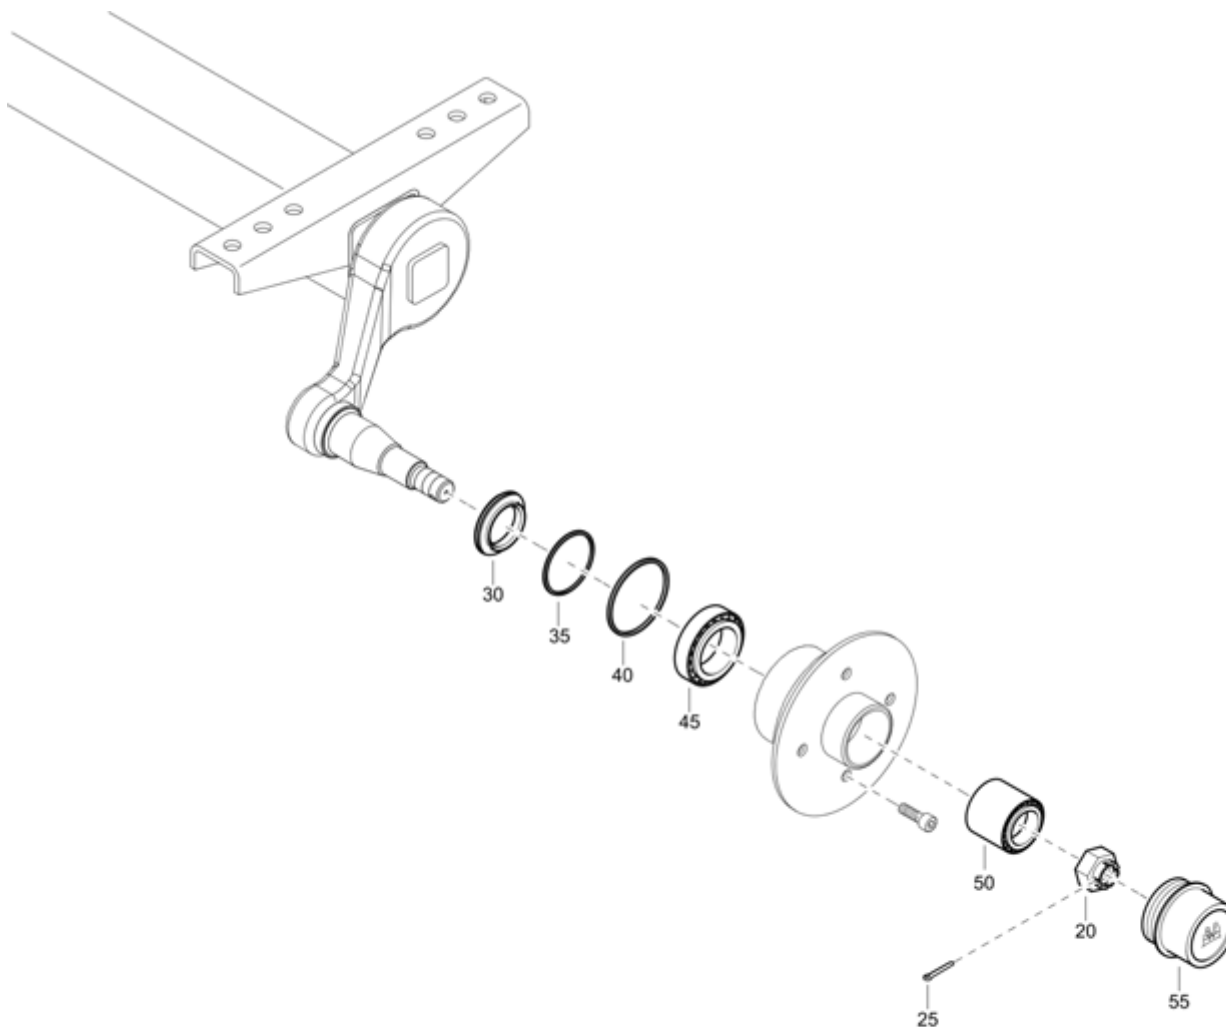

Service 2911014300_00 Service kit - Road axle bearing without break

Item	Part No.	Name	Qty	L
-	2911014300	Service kit - Road axle bearing without break	-	
20	-	Castled nut	2	
25	-	Pin	2	
30	-	Seal ring	2	
35	-	Seal ring	2	
40	-	Seal ring	2	
45	-	Nut	2	
50	-	Bearing	2	
55	-	Cap	2