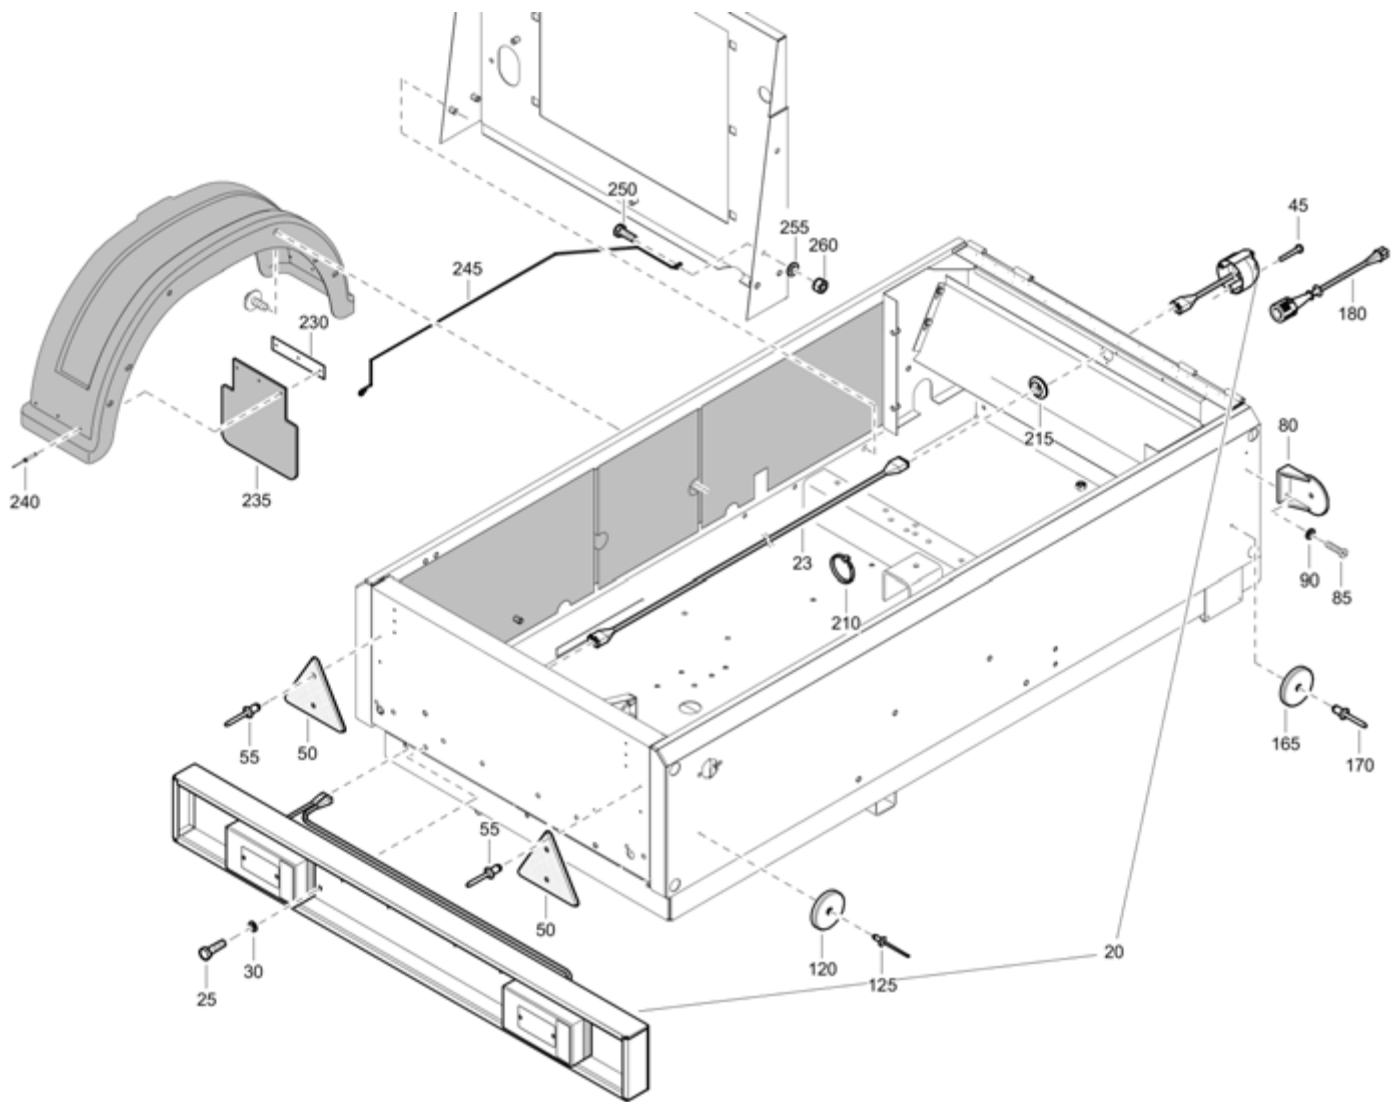

Options / accessories 1611786815_01 Support mounted

Item	Part No.	Name	Qty	L
20	1604533800	SUPPORT	1	
50	0147140015	Screw	2	
55	0301235800	Plain washer	4	
70	0266211200	Hexagon nut M12	4	

Options / accessories 1611803615_07 Road signal cp