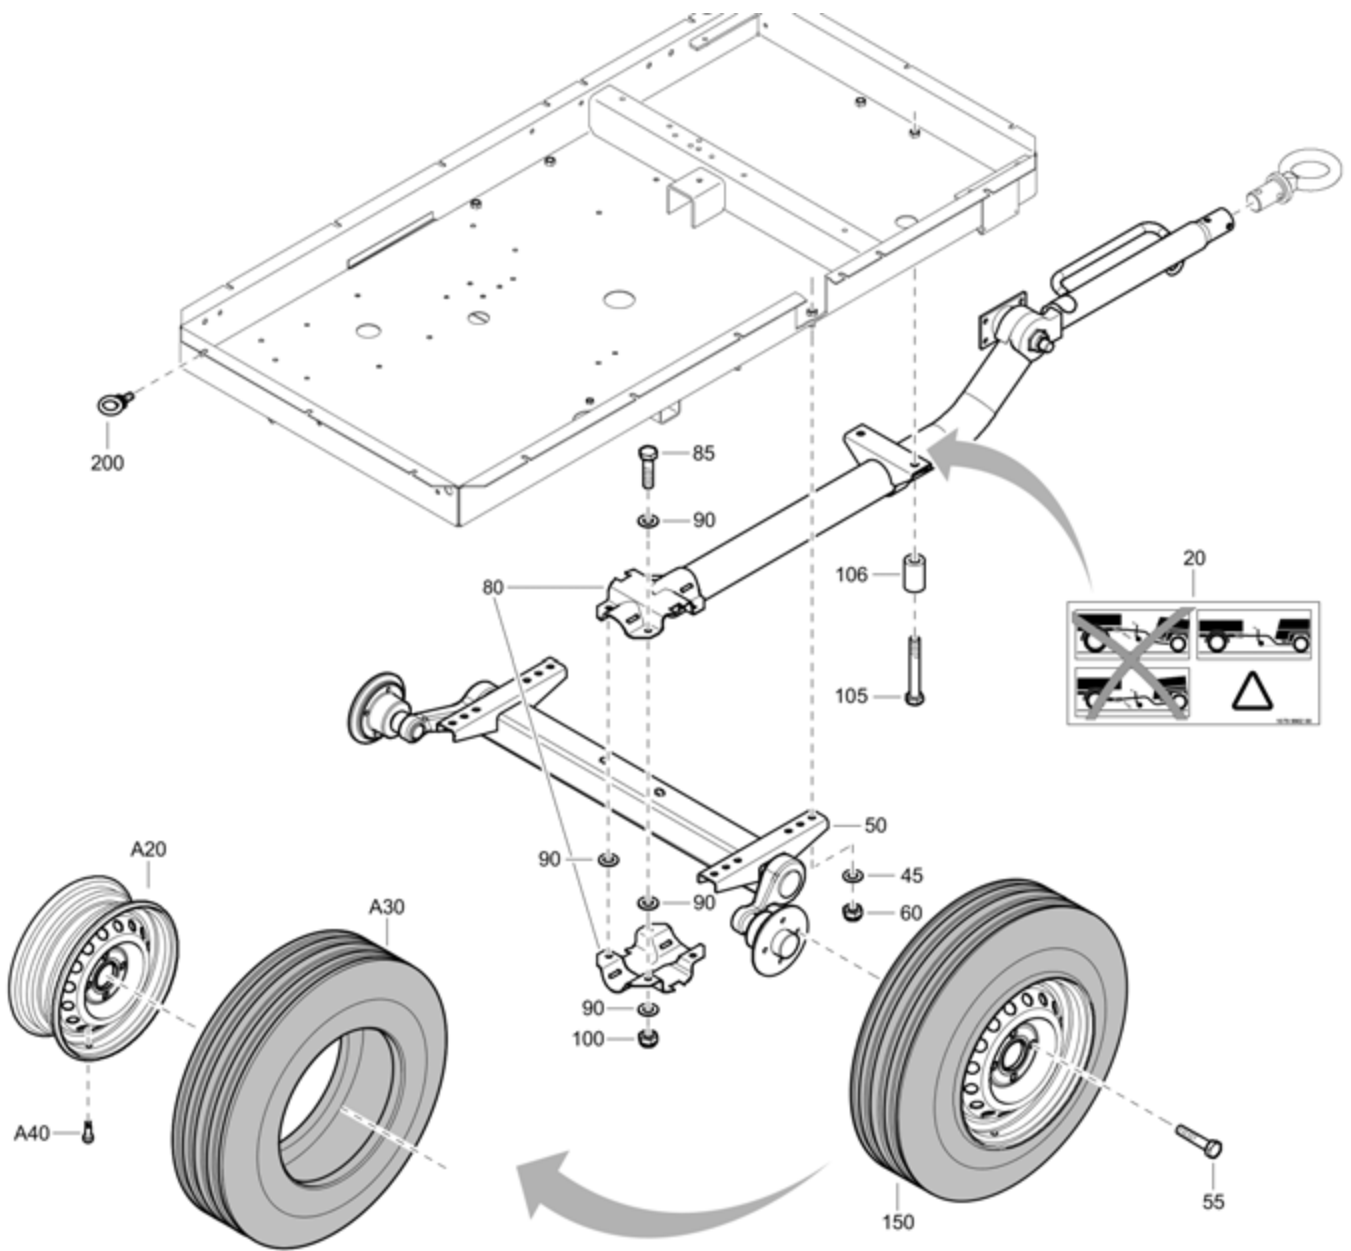

Options / accessories 1611775014_18 Undercarriage fixed without brakes

Refer to the Parts Online web page for most up-to-date information. The printed information might be outdated.

Item	Part No.	Name	Qty	L
20	1079990200	Warning label	1	
45	0301235800	Plain washer	4	
50	1604380000	AXLE	1	
55	1626602900	Bolt hexagon	8	
60	0291111200	Nut DIN985	4	
80	1604380409	FIXED NOBRAKES	1	
85	0147140303	Hex. head screw	4	
90	0301235800	Plain washer	10	
100	0291111200	Nut DIN985	4	
105	0147141203	Hex head screw	2	
106	1615957500	Spacer	2	
150	1615924288	Tyre assembly	2	
A20	1604033200	Disc wheel	1	
A20	1604033200	Disc wheel	1	
A30	0538040020	Tyre	1	
A30	0538040020	Tyre	1	
A40	1615632200	Ventil	1	
200	0371110021	Lifting eye	2	
A40	1615632200	Ventil	1