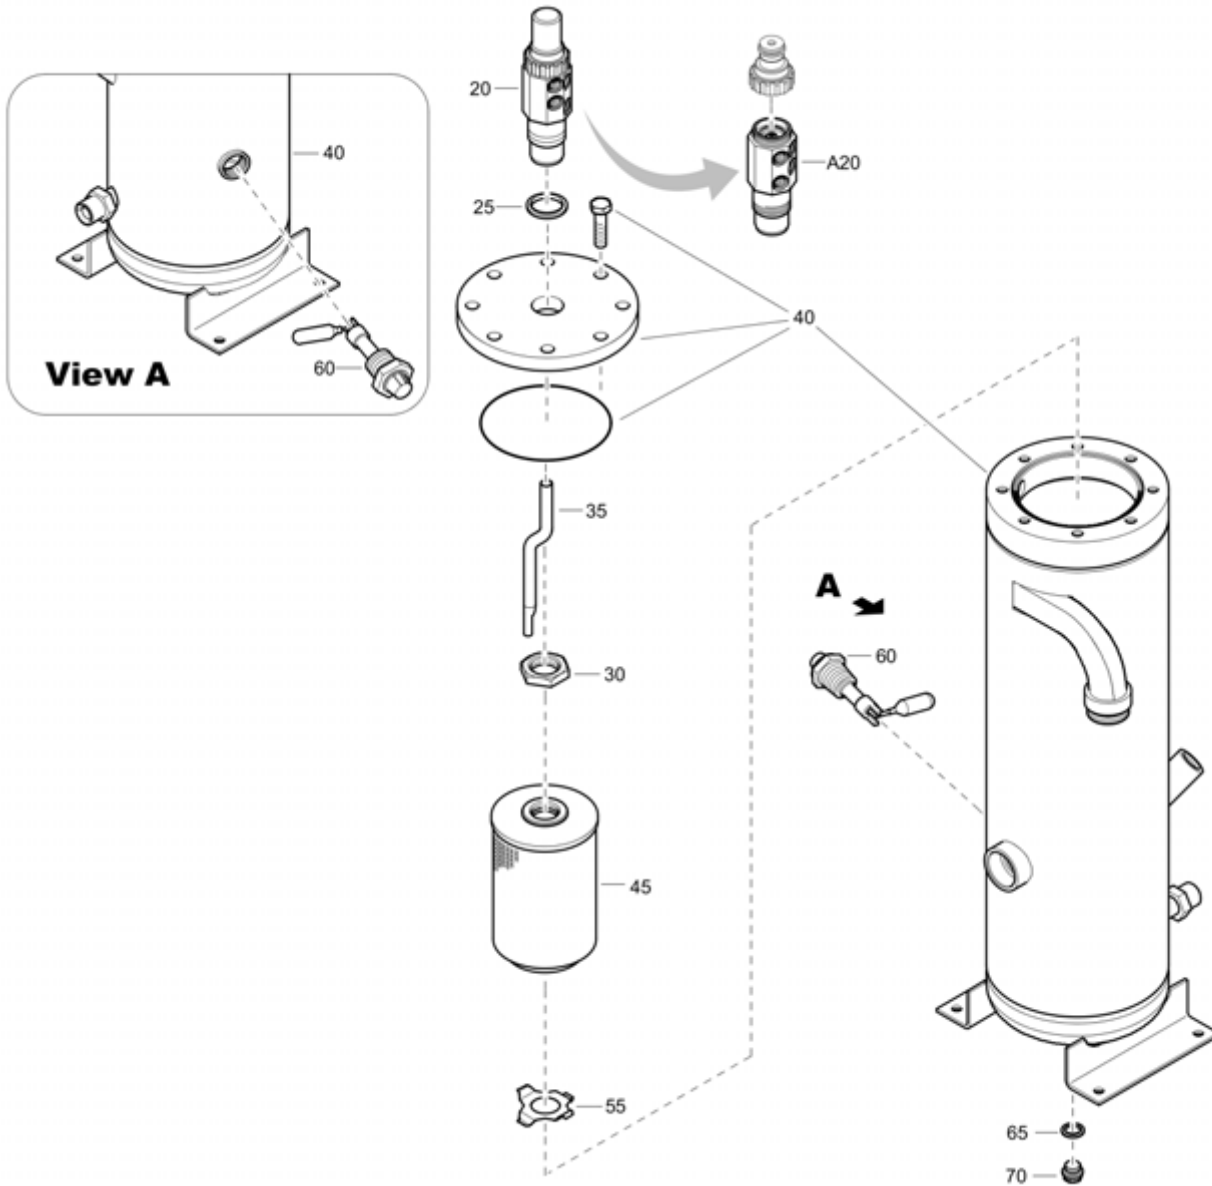

Refer to the Parts Online web page for most up-to-date information. The printed information might be outdated.

Mechanical 1604402294_01 Vessel assembly ec

Item	Part No.	Name	Qty	L
20	1615766480	Valve regulating	1	
A20	1615766500	Housing	1	
25	0661104900	Sealing washer	1	
30	0623210603	Back nut	1	
35	1615943700	Tube	1	
40	1604575094	Vessel	1	
45	1615943681	Separator oil	1	
55	1615769702	Retainer	2	
60	1616510800	Oil level indicator	1	
65	0661102600	Seal washer	1	
70	0686420300	Hexagon plug	1	