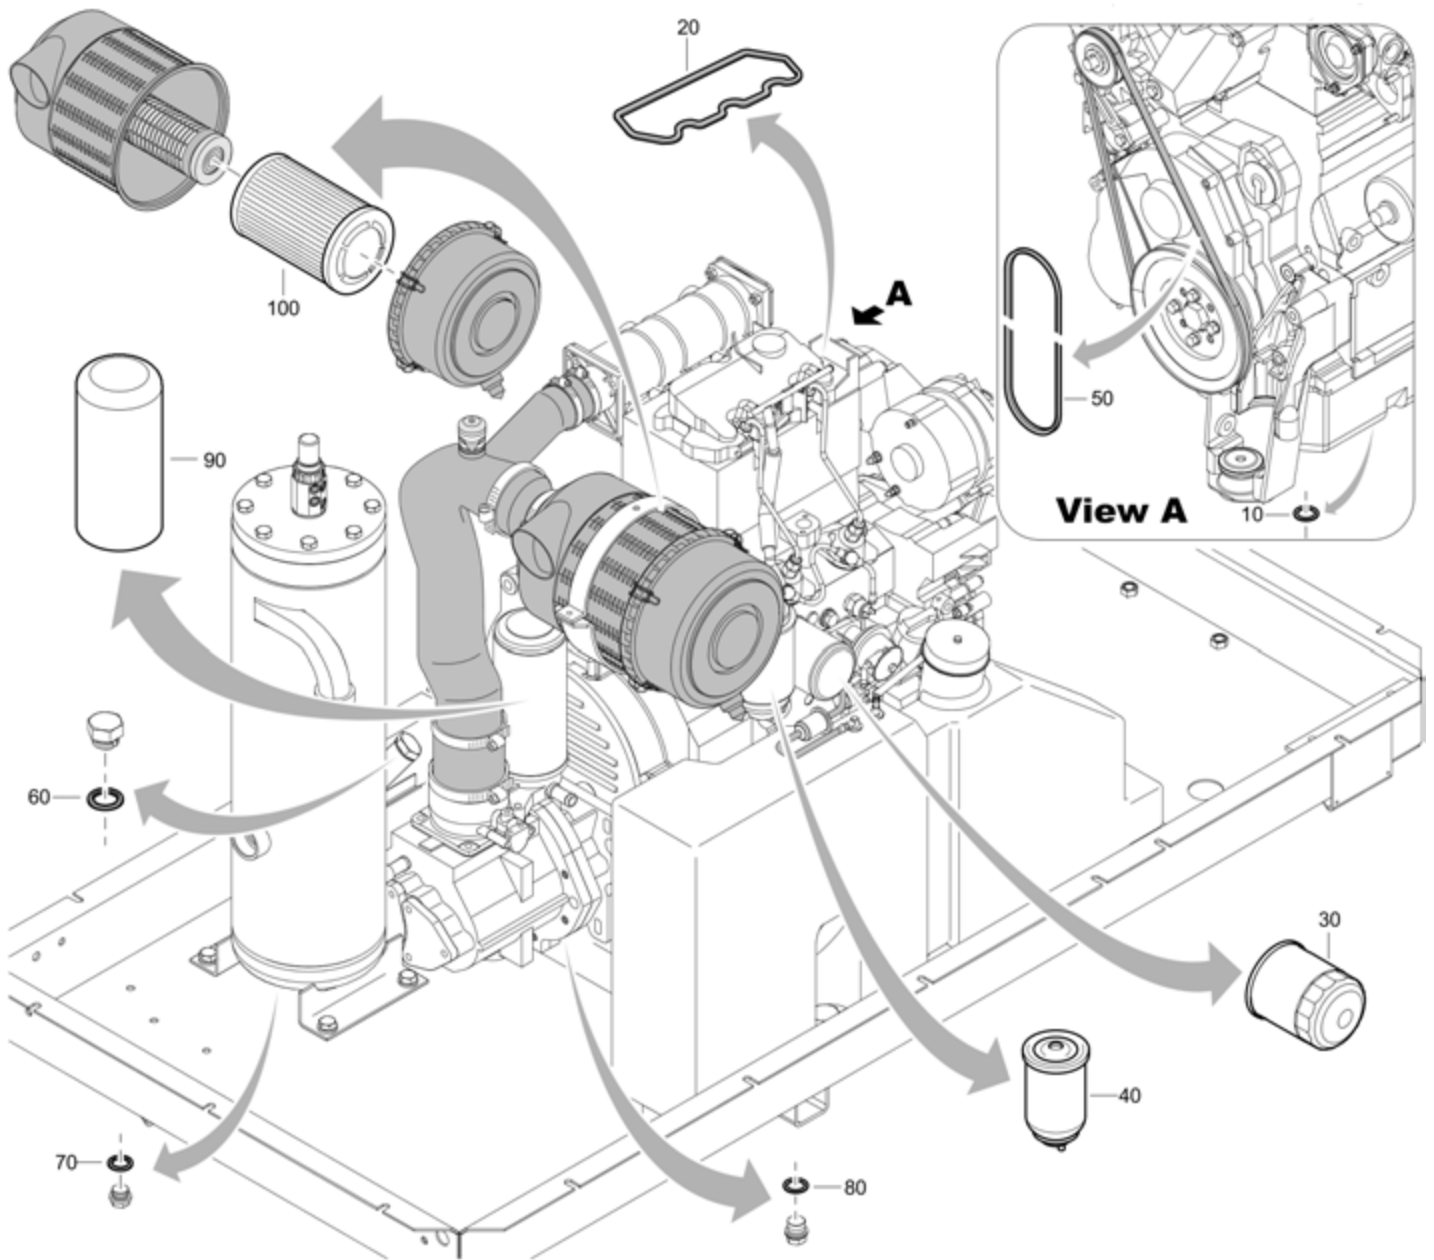

Service 1625001043_01 Service pak 500 hours

Refer to the Parts Online web page for most up-to-date information. The printed information might be outdated.

Item	Part No.	Name	Qty	L
-	1625001043	Service pak 500 hours	-	
10	-	Gasket	1	
20	-	Rocker cover	1	
30	-	Filter oil	1	
40	-	Filter fuel	1	
50	-	V-belt	1	
60	-	Sealing washer	1	
70	-	Sealing washer	1	
80	-	Gasket	1	
90	-	Fuel filter WS element	1	
100	-	Air filter	1	

Refer to the Parts Online web page for most up-to-date information. The printed information might be outdated.