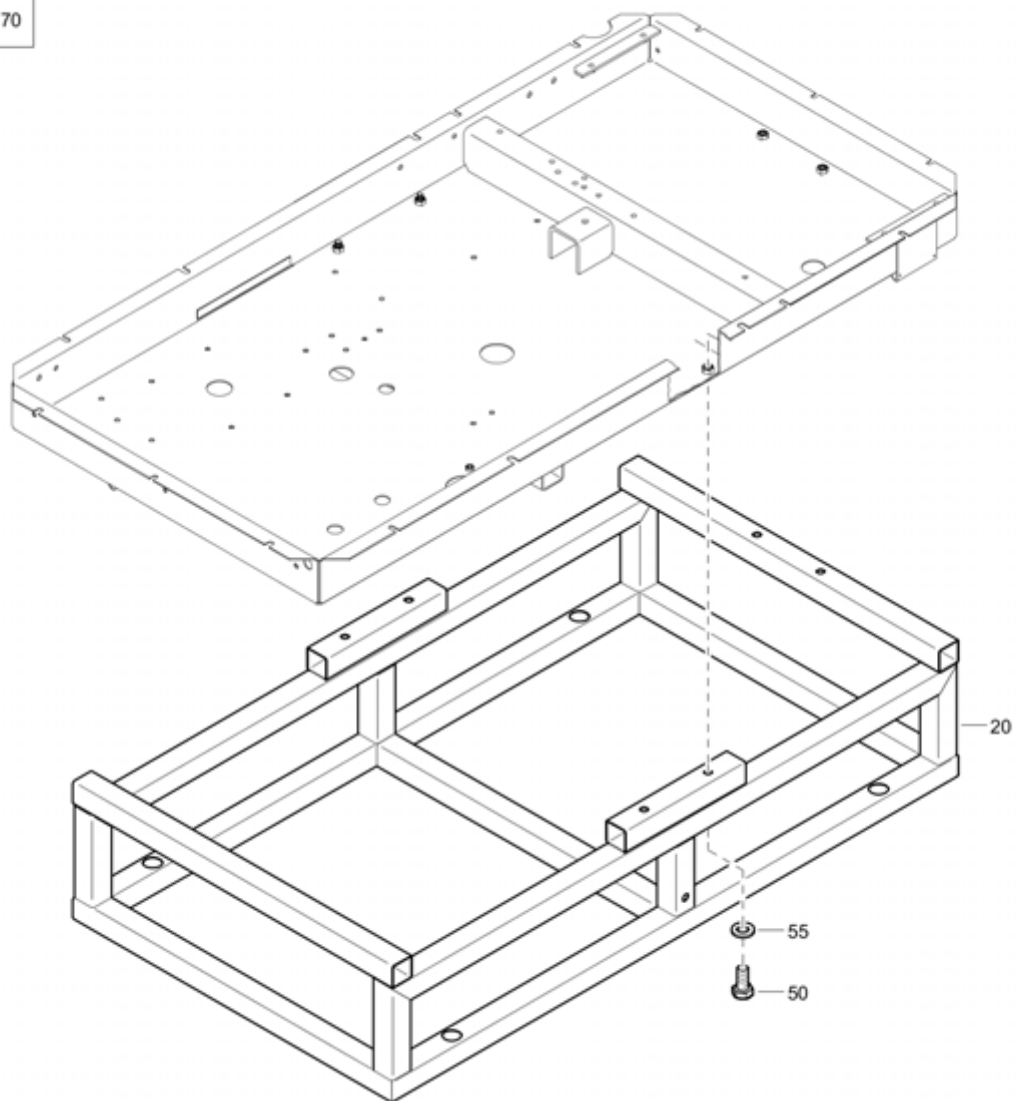

Options / accessories 1611786815_01 Support mounted

Item	Part No.	Name	Qty	L
20	1604533800	SUPPORT	1	
50	0147140015	Screw	2	
55	0301235800	Plain washer	4	
70	0266211200	Hexagon nut M12	4