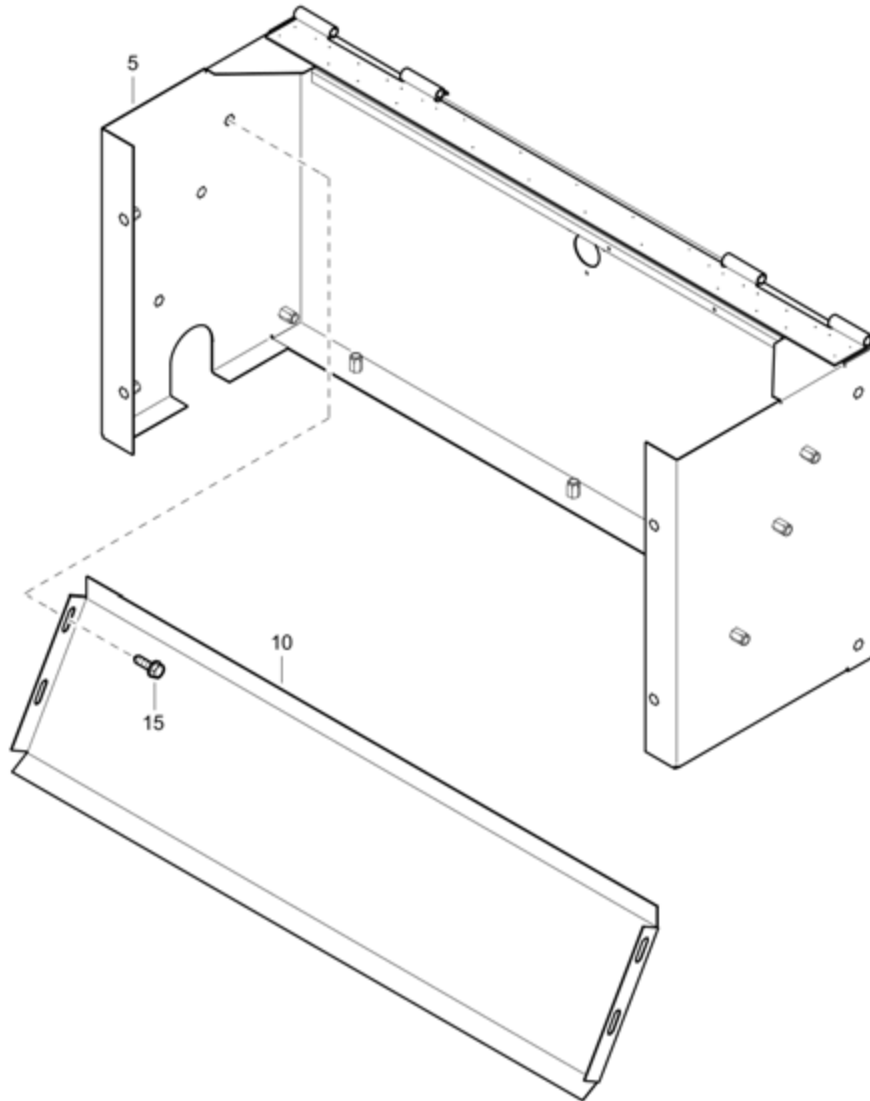

Mechanical 1626809080_01 PANEL

Item	Part No.	Name	Qty	L
5	1626809000	PANEL	1	
10	1626809300	BAFFLE	1	
15	1619276600	Screw	4