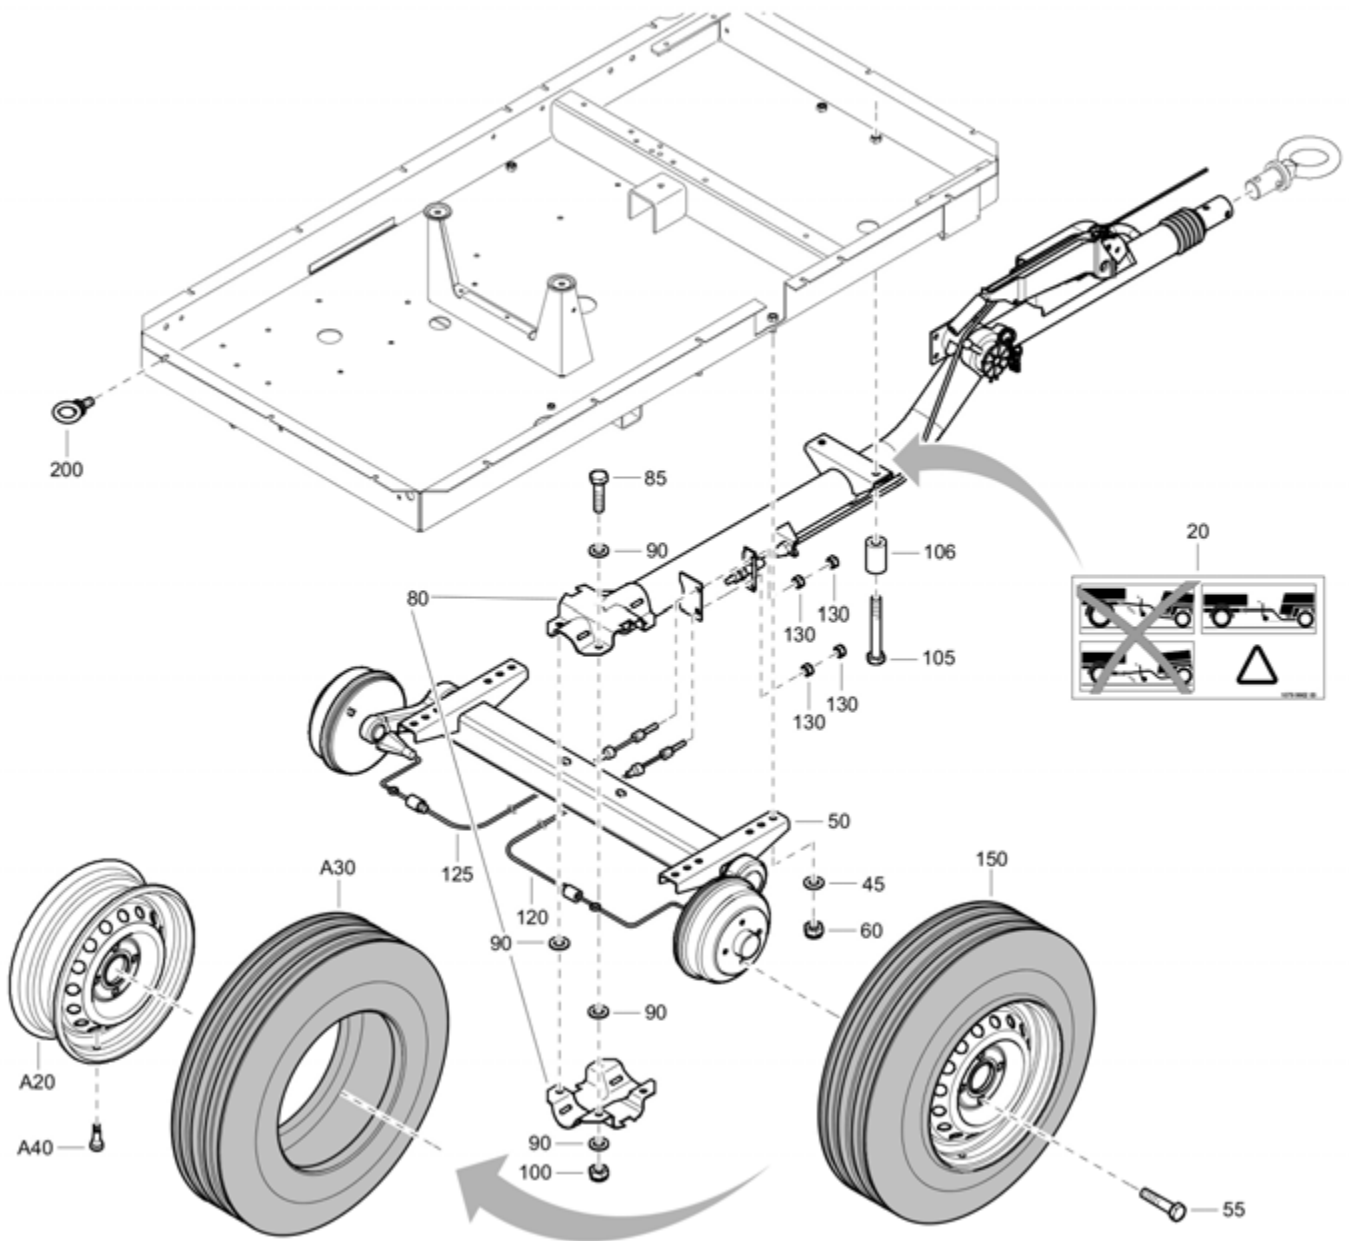

Options / accessories 1611775414_19 Undercarriage for compressor with fixed towbar with brakes

Refer to the Parts Online web page for most up-to-date information. The printed information might be outdated.

Item	Part No.	Name	Qty	L
20	1079990200	Warning label	1	
45	0301235800	Plain washer	4	
50	1604380100	AXLE	1	
55	1626602900	Bolt hexagon	8	
60	0291111200	Nut DIN985	4	
80	1604380613	TOWBAR	1	
85	0147140303	Hex. head screw	4	
90	0301235800	Plain washer	10	
100	0291111200	Nut DIN985	4	
105	0147141203	Hex head screw	2	
106	1615957500	Spacer	2	
120	1615935200	Brake cable	1	
125	1615935300	Brake cable	1	
130	0266211000	Nut	4	
150	1615924288	Tyre assembly	2	
A20	1604033200	Disc wheel	1	
A30	0538040020	Tyre	1	
A40	1615632200	Ventil	1	
200	0371110021	Lifting eye	2