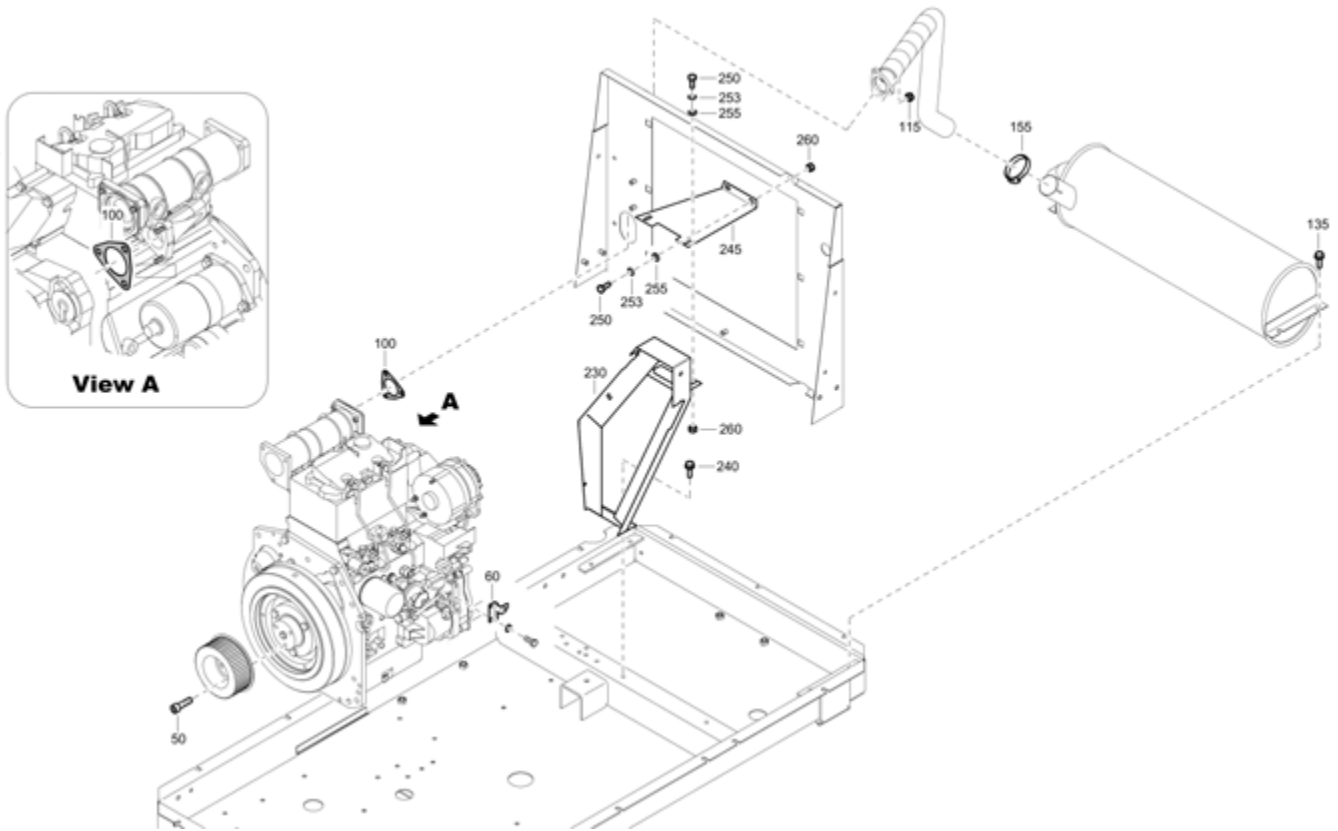

Engine 1611707314_23 Engine and accessories

Refer to the Parts Online web page for most up-to-date information. The printed information might be outdated.

Item	Part No.	Name	Qty	L
50	0211136400	Screw	3	
60	1615911200	Lever	1	
100	1626488700	Gasket	1	
115	0291118504	Locknut	3	
135	1615566400	Hex. head screw	4	
155	0346300108	Pipe clamp	1	
230	1604405304	Mudguard	1	
240	1615566400	Hex. head screw	2	
245	1604405402	Plate	1	
250	0147132203	Screw	4	
253	0333322700	Lock washer	4	
255	0301233500	Flat washer	4	
260	0266211000	Nut	4