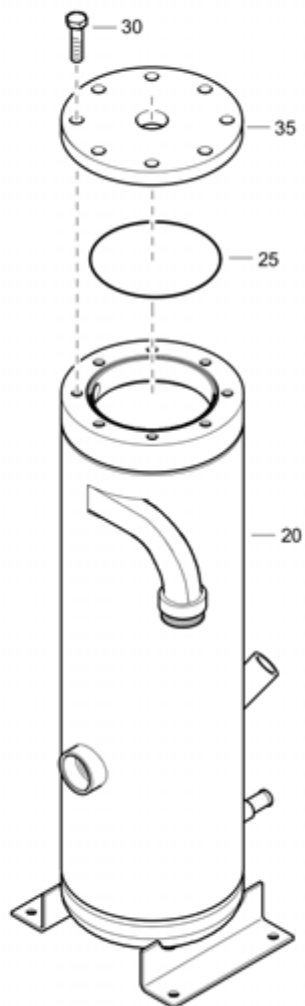

Options / accessories 1604574984_01 Vessel ASME / EC

Item	Part No.	Name	Qty	L
20	1604574931	VESSEL ASME/EC	1	
25	0663715100	O-ring	1	
30	0147140303	Hex. head screw	8	
35	1615769300	Cover	1