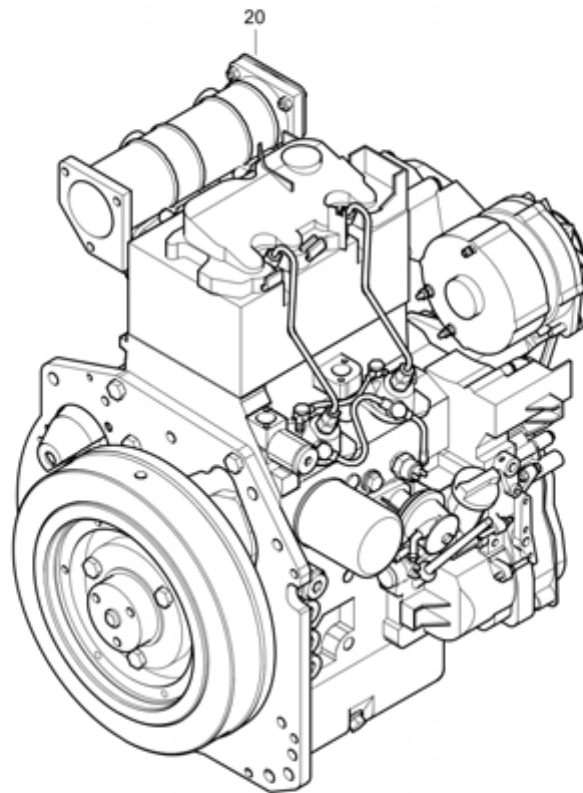

Item	Part No.	Name	Qty	L
20	1626819180	FRAME ASSEMBLY	1	
25	1604541902	COVER	1	
30	1604027600	Hose assembly	1	
35	0653111500	Gasket	2	
40	1604610500	Grommet	1	

Mechanical 1611708314_03 No epa engine

Item	Part No.	Name	Qty	L
20	1626022500	Engine	1	