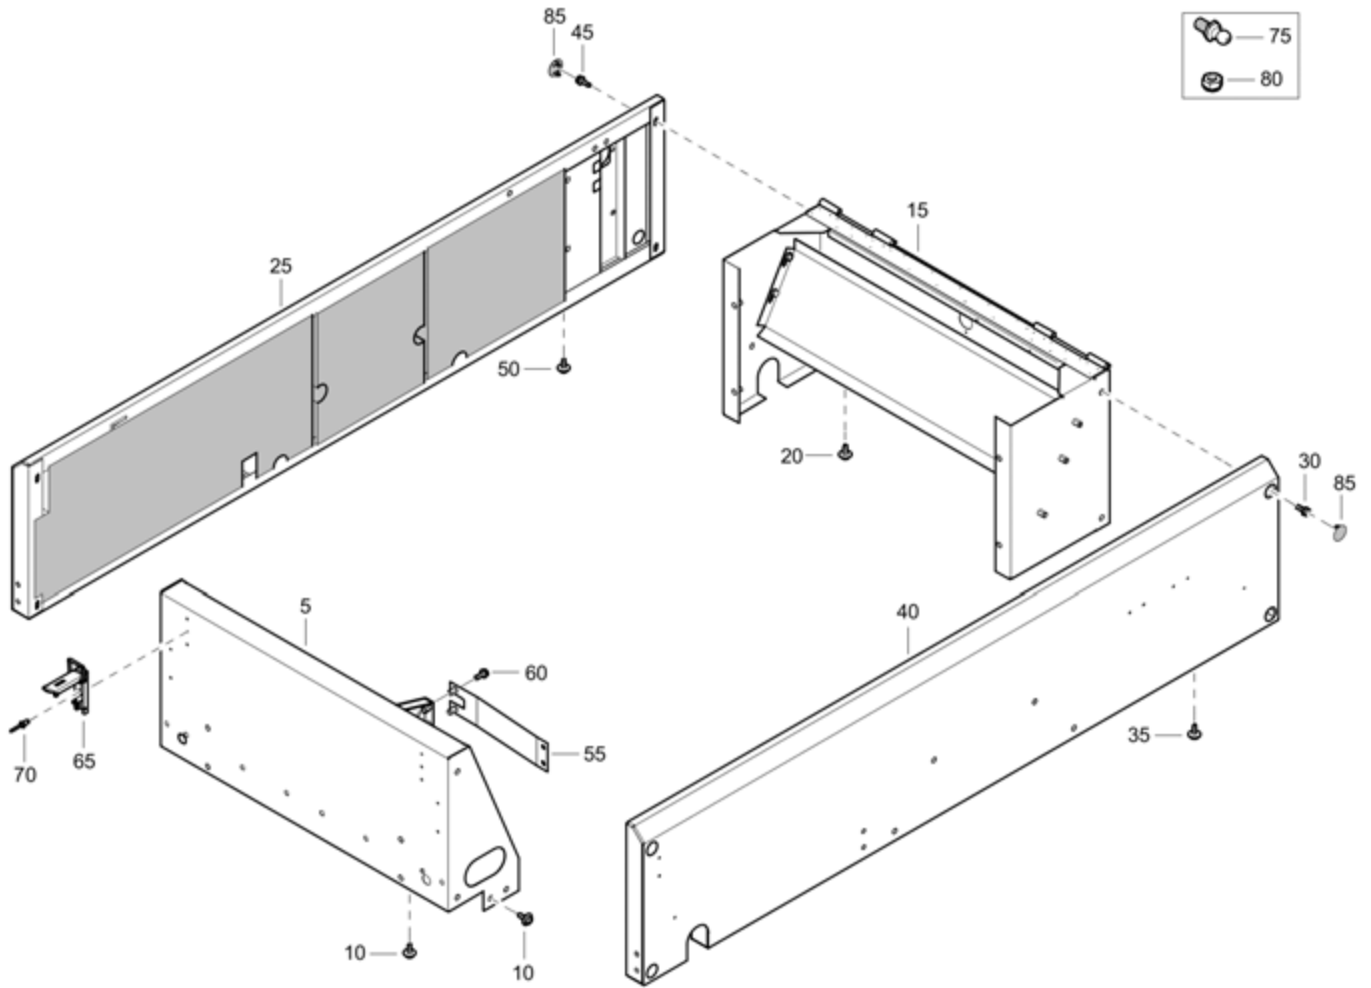

Mechanical 1611751915_00 LOW CANOPY

Refer to the Parts Online web page for most up-to-date information. The printed information might be outdated.

Item	Part No.	Name	Qty	L
5	1626808900	PANEL	1	
10	1615566400	Hex. head screw	7	
15	1626809080	PANEL	1	
20	1615566400	Hex. head screw	3	
25	1626808880	PANEL	1	
30	1619276600	Screw	4	
35	1615566400	Hex. head screw	4	
40	1626808680	PANEL	1	
45	1619276600	Screw	4	
50	1615566400	Hex. head screw	4	
55	1626778901	SUPPORT	1	
60	1619276600	Screw	4	
65	1604668600	Latch	2	
70	0129317401	Rivet	6	
75	1626310800	Ball stud	2	
80	0291110800	Lock nut	2	
85	1604385800	Cap	8