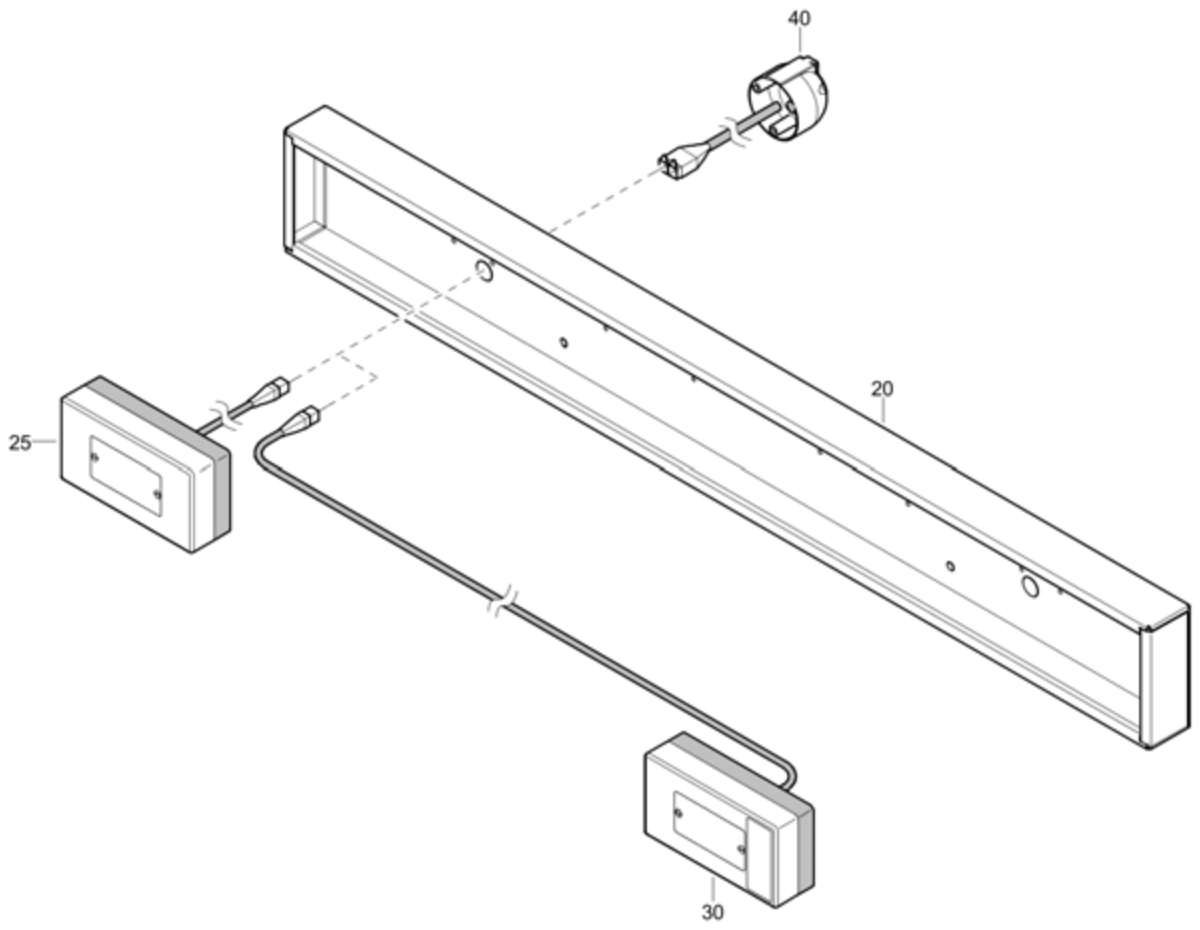

Options / accessories 1626507980_02 Bumper assembly

Item	Part No.	Name	Qty	L
20	1626507900	BUMPER	1	
25	1604222880	LIGHT ASSY LEFT	1	
30	1604222980	LIGHT ASSY RIGHT	1	
40	1626349700	CABLE ROAD SIGNALISATION	1