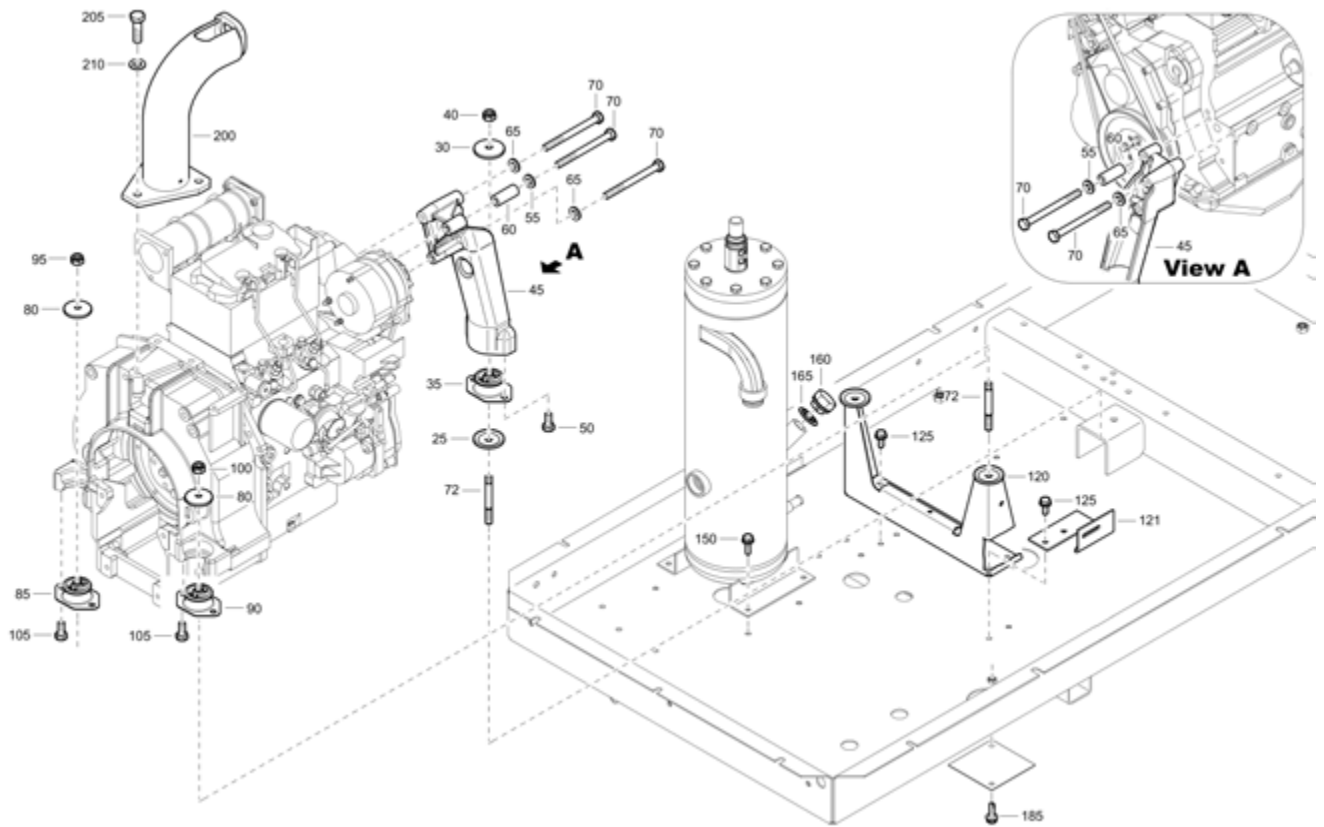

Mechanical 1611701114_21 Frame and mounts

Refer to the Parts Online web page for most up-to-date information. The printed information might be outdated.

Item	Part No.	Name	Qty	L
25	1202871900	Washer	1	
30	1604422001	Disk	1	
35	1615830900	Antivibration pad	1	
40	0291111100	Locknut	1	
45	1604399100	Support	1	
50	0147195874	Hex head screw	2	
55	0333520013	Washer lock	1	
60	1626811300	Bushing	1	
65	0333520013	Washer lock	2	
70	0147137903	Hex. head screw	3	
72	0246195655	Rod	3	
80	1604422001	Disk	2	
85	1202900602	Vibrator mount	1	
90	1202900602	Vibrator mount	1	
95	0291111100	Locknut	1	
100	0291111100	Locknut	1	
105	0147195874	Hex head screw	4	
120	1604401200	Bracket	1	
121	1626392000	Bracket	1	
125	1619276600	Screw	4	
150	1615566400	Hex. head screw	4	
160	1615508000	Hexagon plug	1	
165	0661100029	Washer	1	
185	1615566400	Hex. head screw	2	
200	1604399930	Lifting eye	1	
205	0147140215	Screw	3	
210	0301235800	Plain washer	3	

Refer to the Parts Online web page for most up-to-date information. The printed information might be outdated.