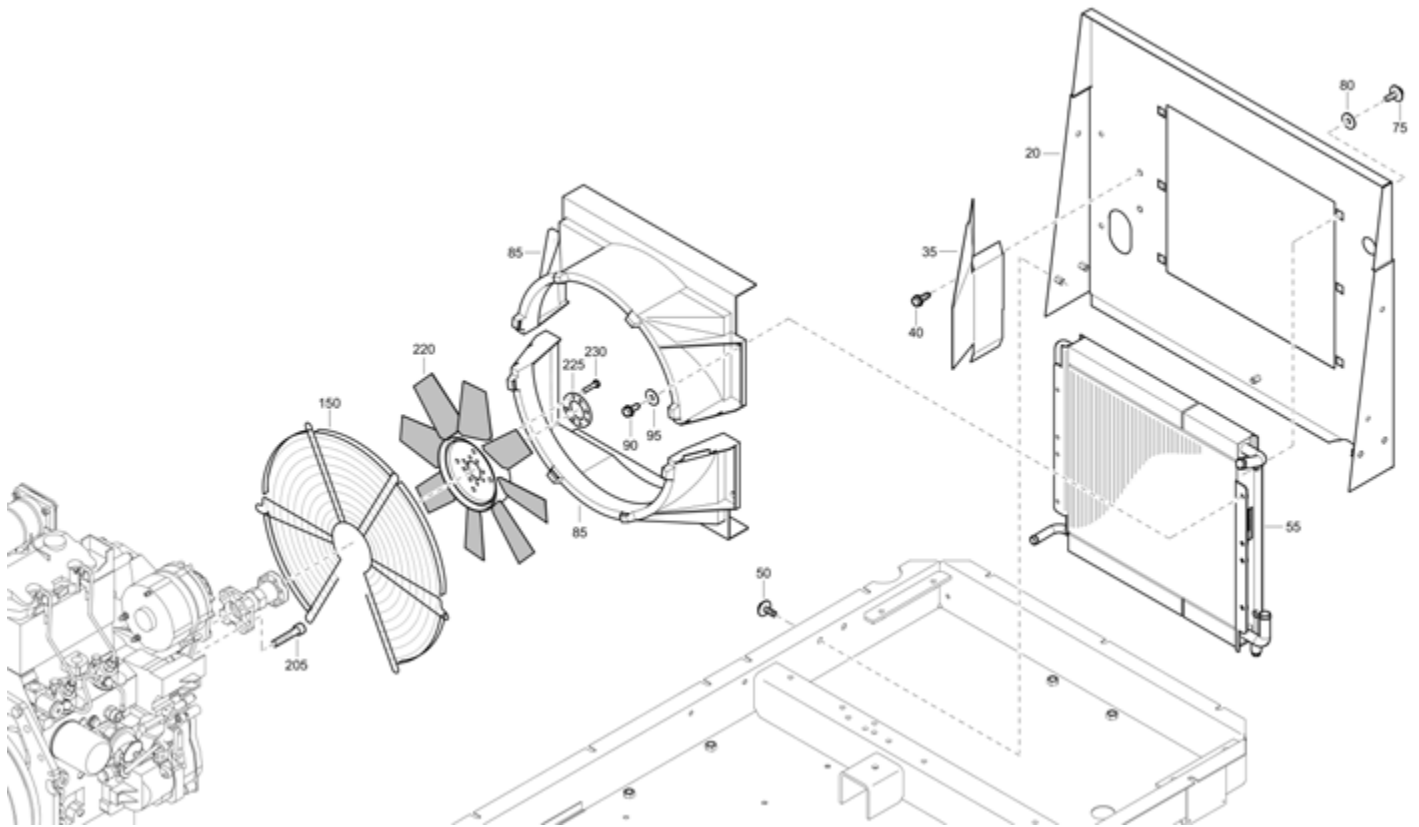

Engine 1611752715_01 Cooler and fan

Refer to the Parts Online web page for most up-to-date information. The printed information might be outdated.

Item	Part No.	Name	Qty	L
20	1626810100	Plate function	1	
35	1604578001	PROTECTION	1	
40	1619276600	Screw	2	
50	1604342300	Scraper bolt	4	
55	1604396802	Cooler	1	
75	1615566400	Hex. head screw	4	
80	0300801900	Flat washer	4	
85	1615768302	Fan cowl	2	
90	1619276600	Screw	8	
95	0300801900	Flat washer	8	
150	1604409600	Grating	1	
205	0211136700	Screw	4	
220	1604585300	Fan	1	
225	1615769000	Ring	1	
230	0147196402	Screw	8