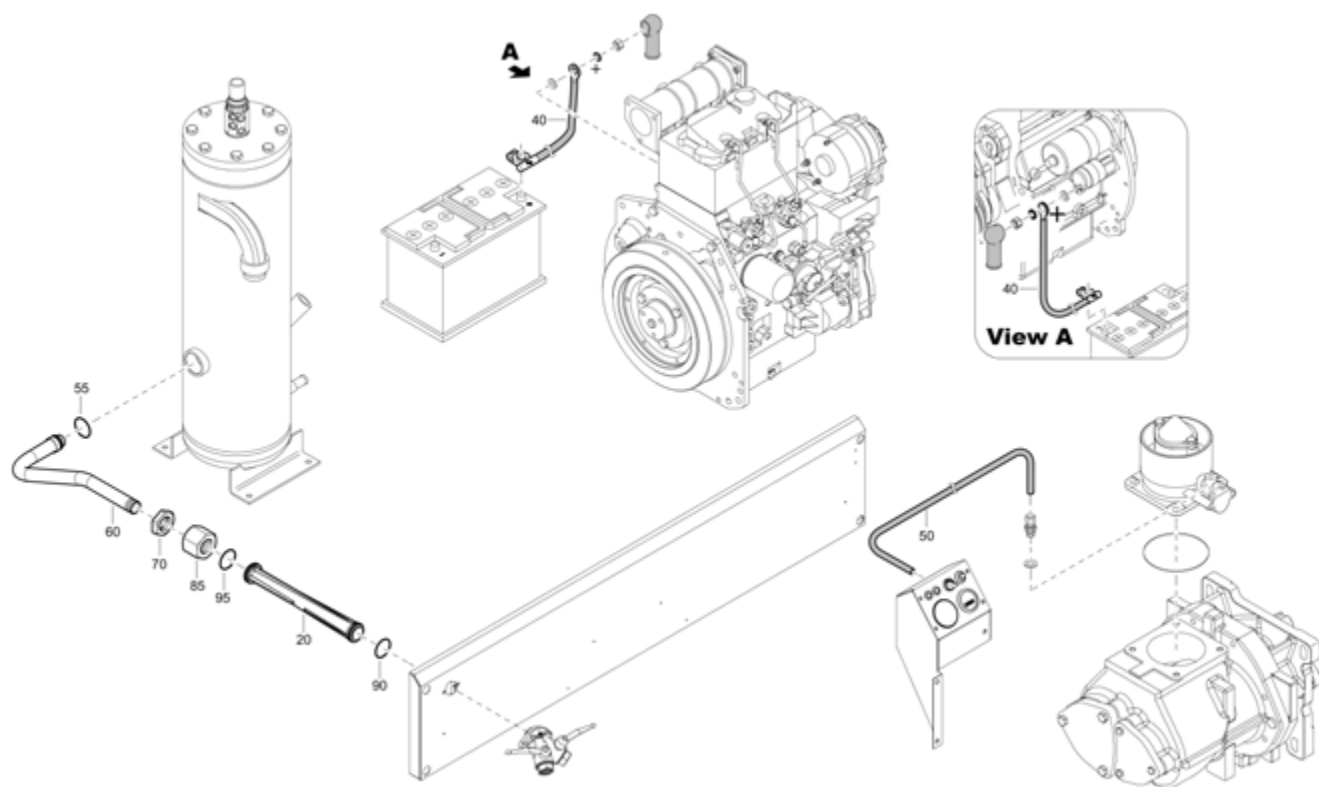

Mechanical 1611752315_00 NO AF/LU

Item	Part No.	Name	Qty	L
20	1604402901	RESTRICTOR	1	
40	1626293900	Cable battery	1	
50	0070600204	Tube	AR	
55	0663313100	O-ring	1	
60	1605007500	PIPE	1	
70	1626777900	NUT	1	
85	1626771700	NUT HEXAGON	1	
90	0663313100	O-ring	1	
95	0663313000	O-ring	1