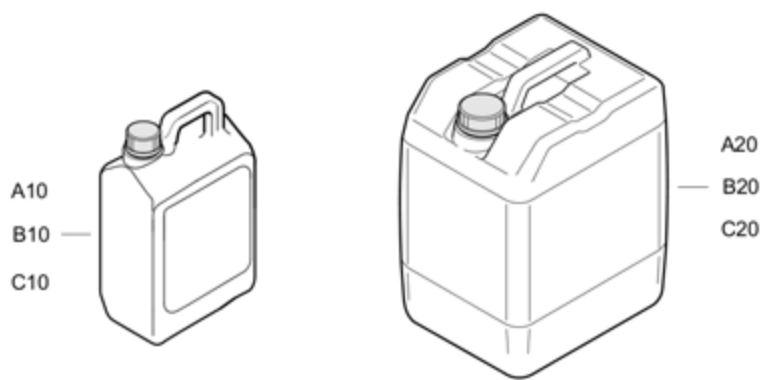

Service Engine Oil