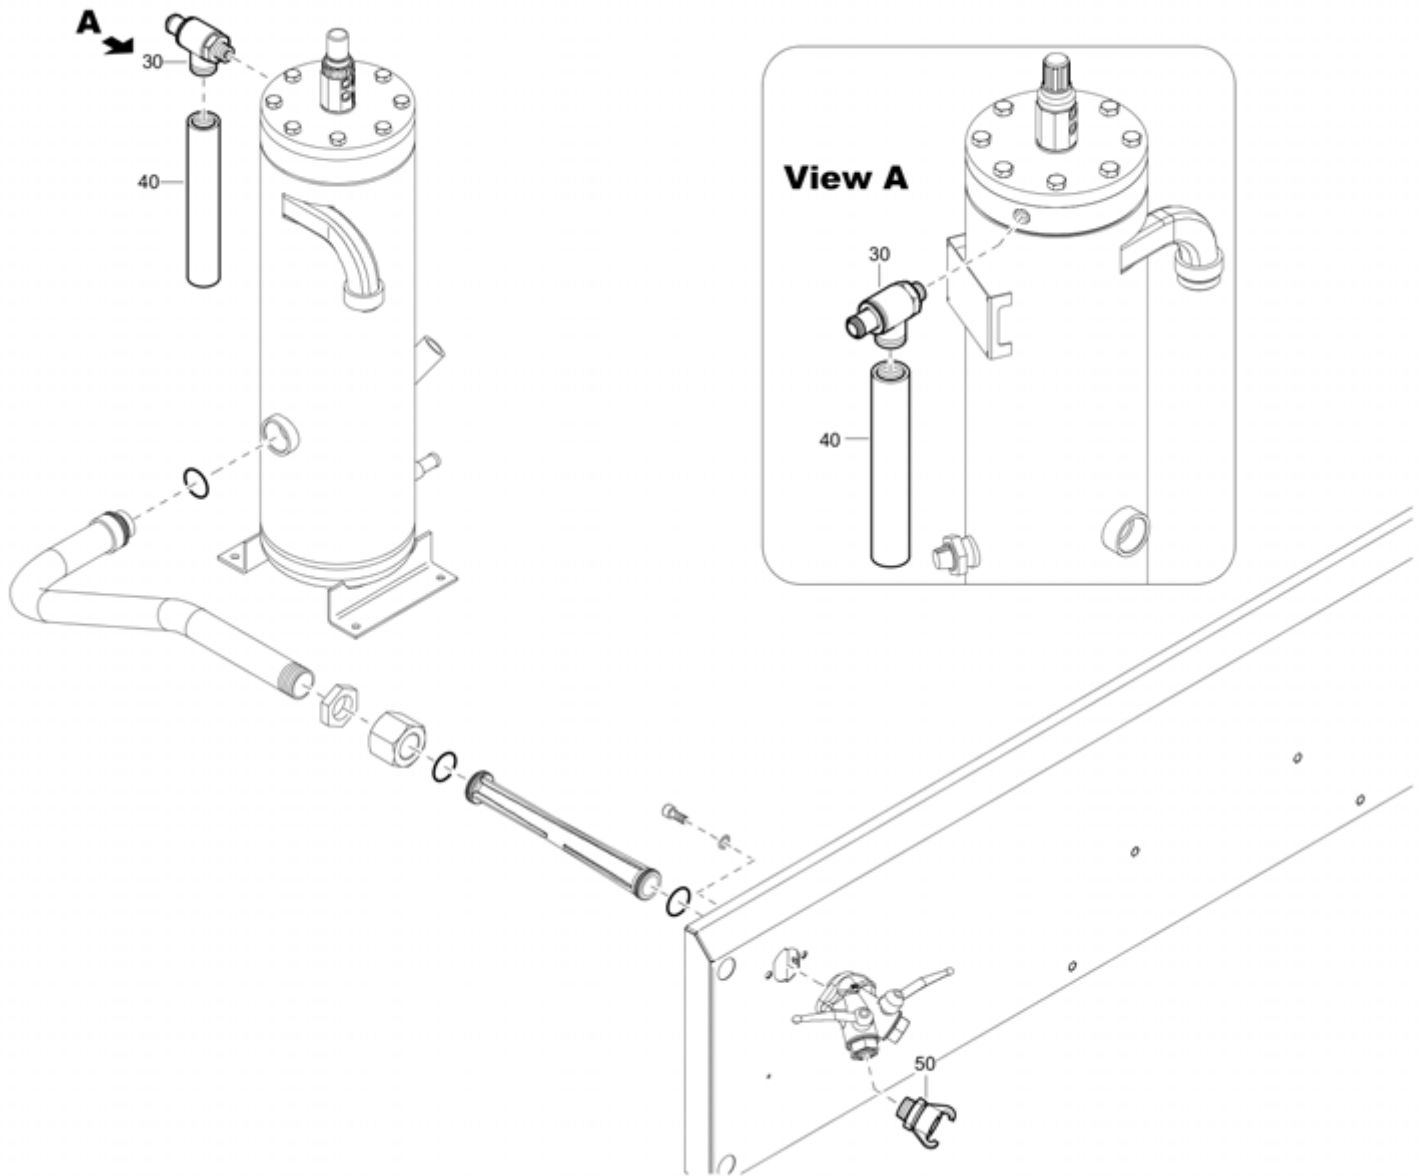

Mechanical 1611751715_01 Country set

Refer to the Parts Online web page for most up-to-date information. The printed information might be outdated.

Item	Part No.	Name	Qty	L
30	0832100116	Safety valve	1	
40	1604605800	Pipe	1	
50	9000030200	Pipe coupling	2