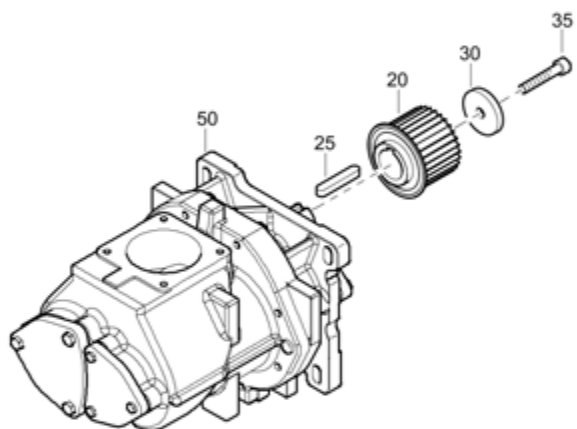

Mechanical 1611710114_00 Element and mounts

Item	Part No.	Name	Qty	L
20	1615834200	Pulley	1	
25	0337606100	Parallell key	1	
30	1615601003	Washer	1	
35	0211136800	Screw	1	
50	1616626081	O.I.S	1