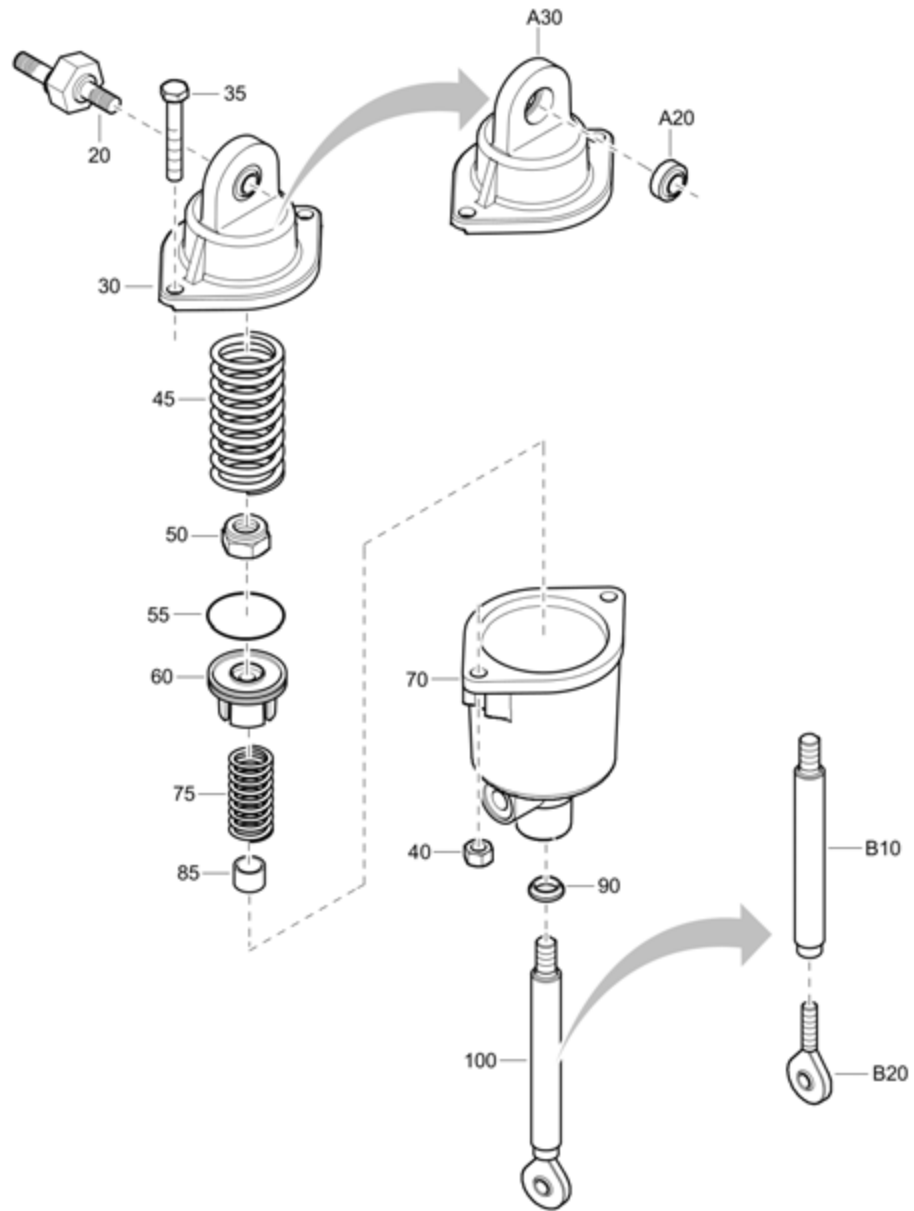

Mechanical 1615767683_00 Actuator assembly

Refer to the Parts Online web page for most up-to-date information. The printed information might be outdated.

Item	Part No.	Name	Qty	L
20	1615838200	Adaptor	1	
30	1615837381	Cover assembly	1	
A20	0501000700	Spherical plain bearing	1	
A30	1615837302	Cover	1	
35	0147125212	Hex. head screw	2	
40	0266210800	Hexagon nut	2	
45	1615836900	Spring	1	
50	0291111000	Locknut	2	
55	0665099954	Piston seal	1	
60	-	PISTON	1	
70	-	HOUSING	1	
75	2252048900	Compration spring	1	
85	-	Plain bearing	1	
90	-	WIPER	1	
100	1615875681	Piston	1	
B10	1615875601	Piston rod	1	
B20	1615977000	Eye bolt with bearing	1