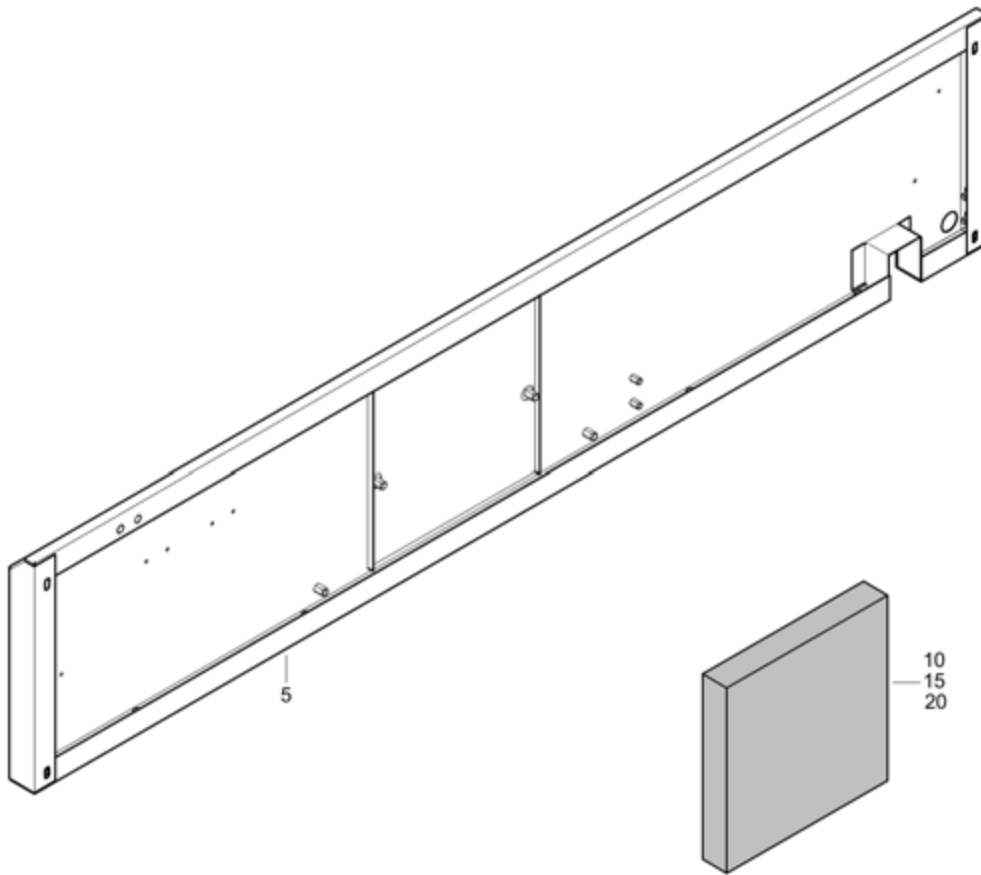

Mechanical 1626808680_01 PANEL

Item	Part No.	Name	Qty	L
5	1626808600	PANEL	1	
10	-	Insulation silencing (50 mm)	1	
15	-	Insulation silencing (50 mm)	1	
20	-	Insulation silencing (50 mm)	1	
-	1079000333	Silencing foam (2000 mm x 1500 mm x 50 mm)