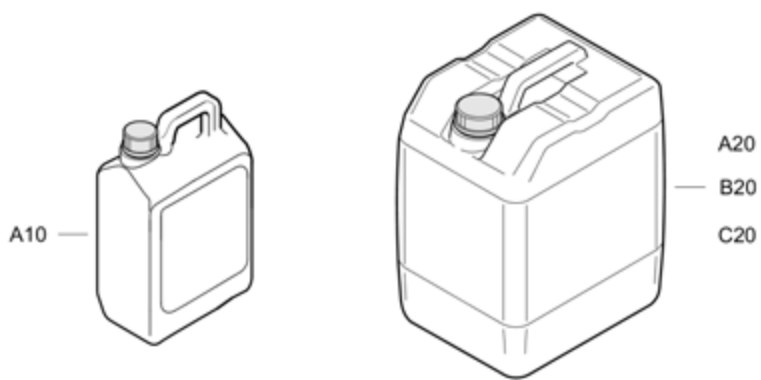

Refer to the Parts Online web page for most up-to-date information. The printed information might be outdated.

Service Compressor Oil

Item	Part No.	Name	Qty	L
Not Shown	-	Genoil M	AR	
A10	1626226000	Can Genoil M 5 Liter/1.32 Gallon	1	
A20	1626226100	Can Genoil M 20 Liter/5.3 Gallon	1	
Not Shown	-	Genoil S	AR	
B20	1630017500	Can Genoil S 5 Liter/1.32 Gallon	1	
Not Shown	-	Genoil S ultra	AR	
C20	1630024900	Can Genoil S Ultra 20 Liter/5.3 Gallon	1	