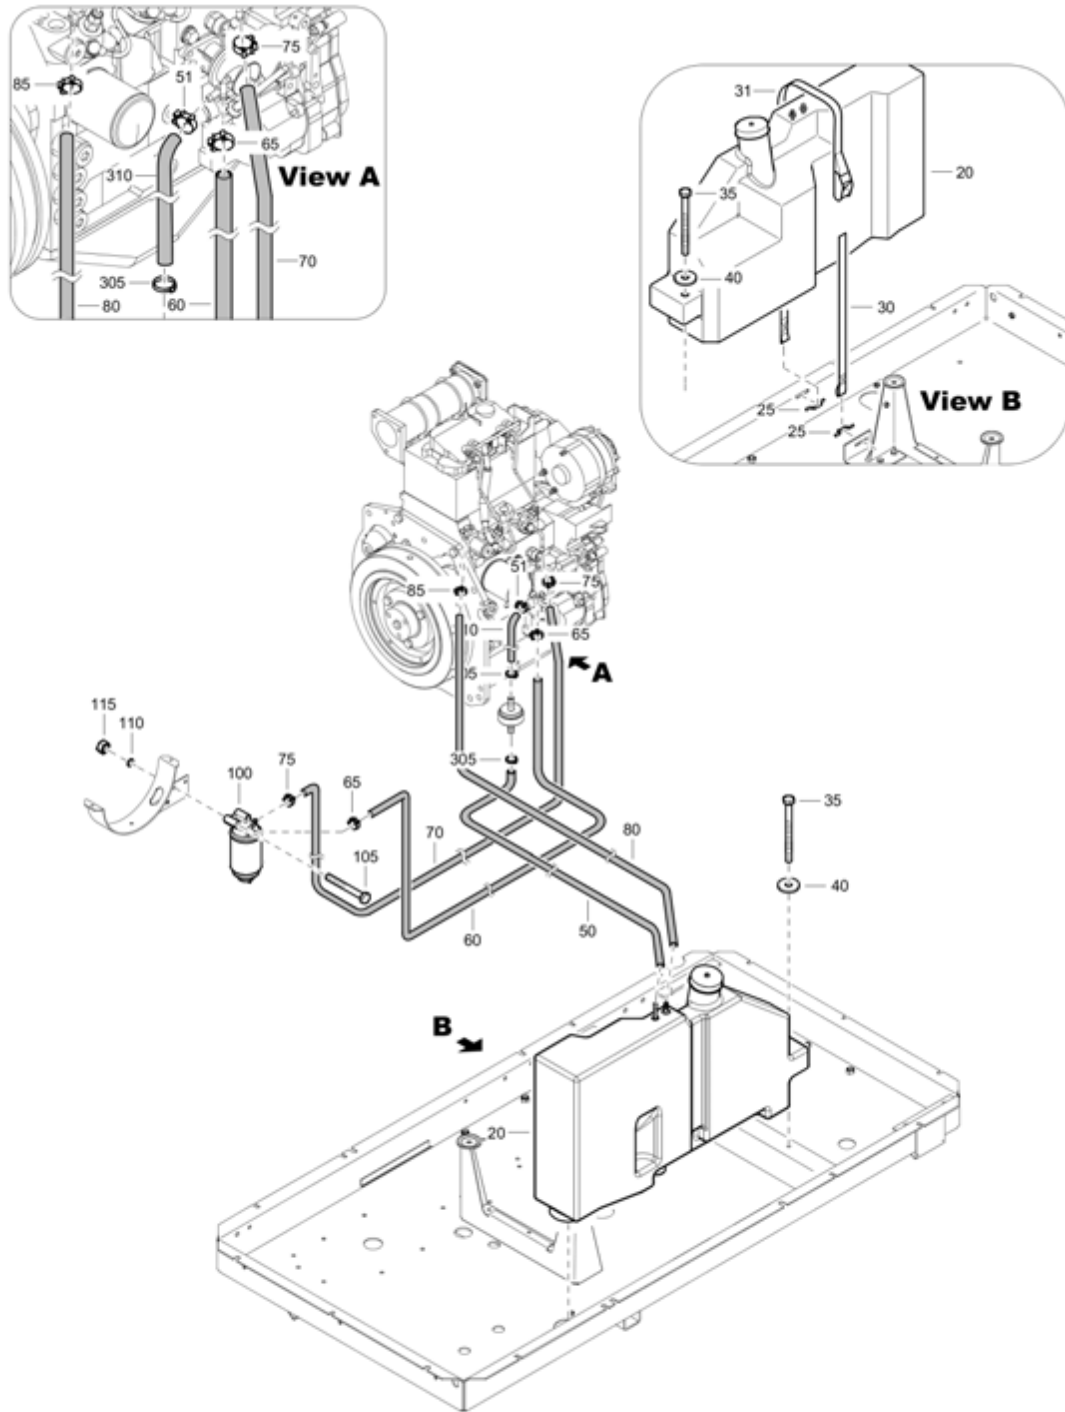

Engine 1611752615_04 Fuel system

Refer to the Parts Online web page for most up-to-date information. The printed information might be outdated.

Item	Part No.	Name	Qty	L
20	1604396384	Tank fuel	1	
25	1616461300	Retainer	2	
30	1626406800	Strap	1	
31	1616461400	Nylon band	1	
35	0147133803	Screw	1	
40	0300027621	Flat washer	1	
50	0075402599	Hose	AR	
51	1604413700	Hose clip	2	
60	0075402599	Hose	AR	
65	1604413700	Hose clip	2	
70	0075402599	Hose	AR	
75	1604413700	Hose clip	2	
80	0075402599	Hose	AR	
85	1604413700	Hose clip	1	
100	1092049832	Fuel filter assembly	1	
105	0147133103	Hex.bolt	2	
110	0333322700	Lock washer	2	
115	0266211000	Nut	2	
150	9721080000	Fuel	8	
305	1604413700	Hose clip	2	
310	0075402599	Hose	AR