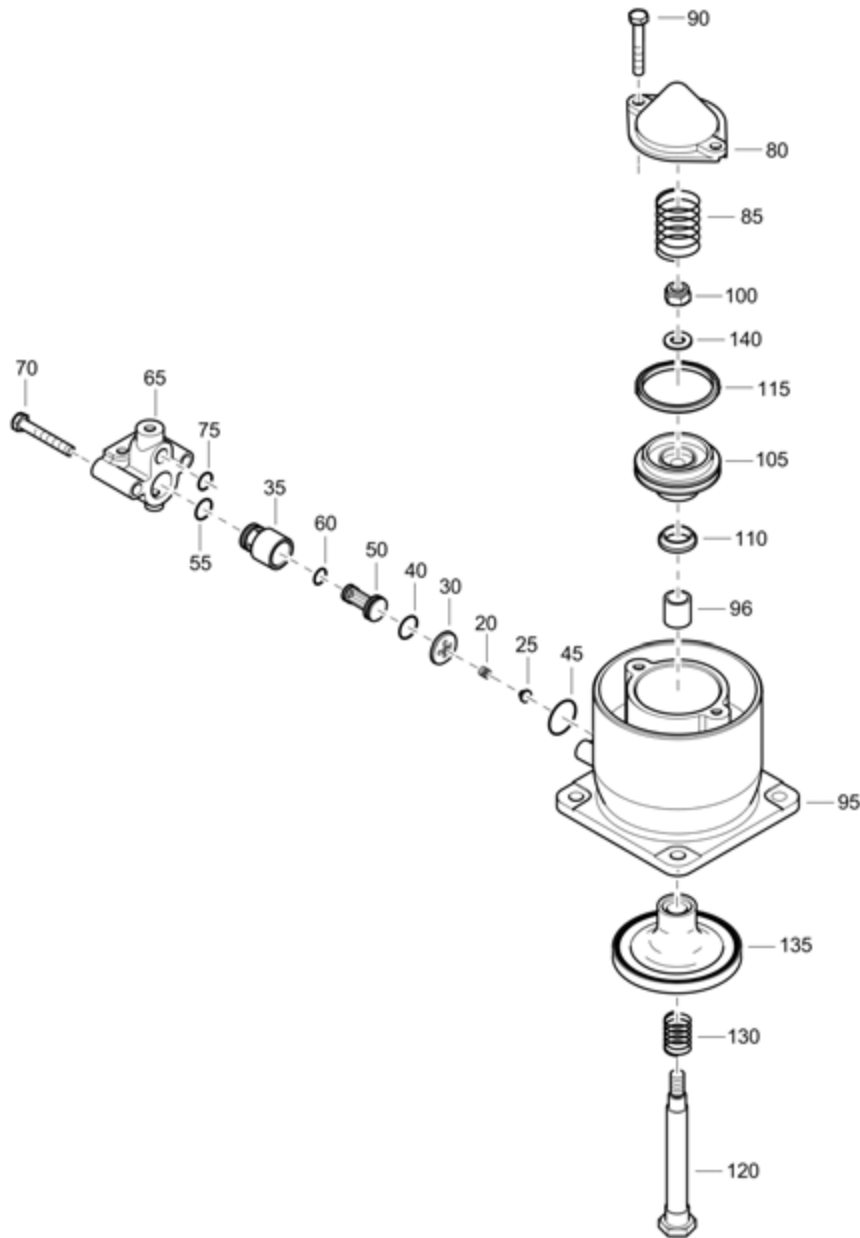

Mechanical 1615766785_01 Unloading valve assembly

Refer to the Parts Online web page for most up-to-date information. The printed information might be outdated.

Item	Part No.	Name	Qty	L
20	1626032700	Spring	1	
25	1604038900	Valve	1	
30	1615834600	Retainer	1	
35	1615834501	Bushing	1	
40	0663711900	O-ring	1	
45	0663712600	O-ring	1	
50	1615767300	Valve	1	
55	0663712000	O-ring	1	
60	0663611400	O-ring	1	
65	1615834401	Housing	1	
70	0147125212	Hex. head screw	2	
75	0663611800	O-ring	1	
80	1615766701	Cover unloading valve	1	
85	1615767201	Spring	1	
90	0147125112	Hex. head screw	2	
95	1615766802	Housing	1	
96	0500451021	Plain bearing	1	
100	0291111000	Locknut	1	
105	1615875500	Piston	1	
110	0665911000	Wiper	1	
115	0665099954	Piston seal	1	
120	1615875700	Piston rod	1	
130	1604038801	Spring	1	
135	1615767000	Valve	1	
140	0301233500	Flat washer	1	

Refer to the Parts Online web page for most up-to-date information. The printed information might be outdated.