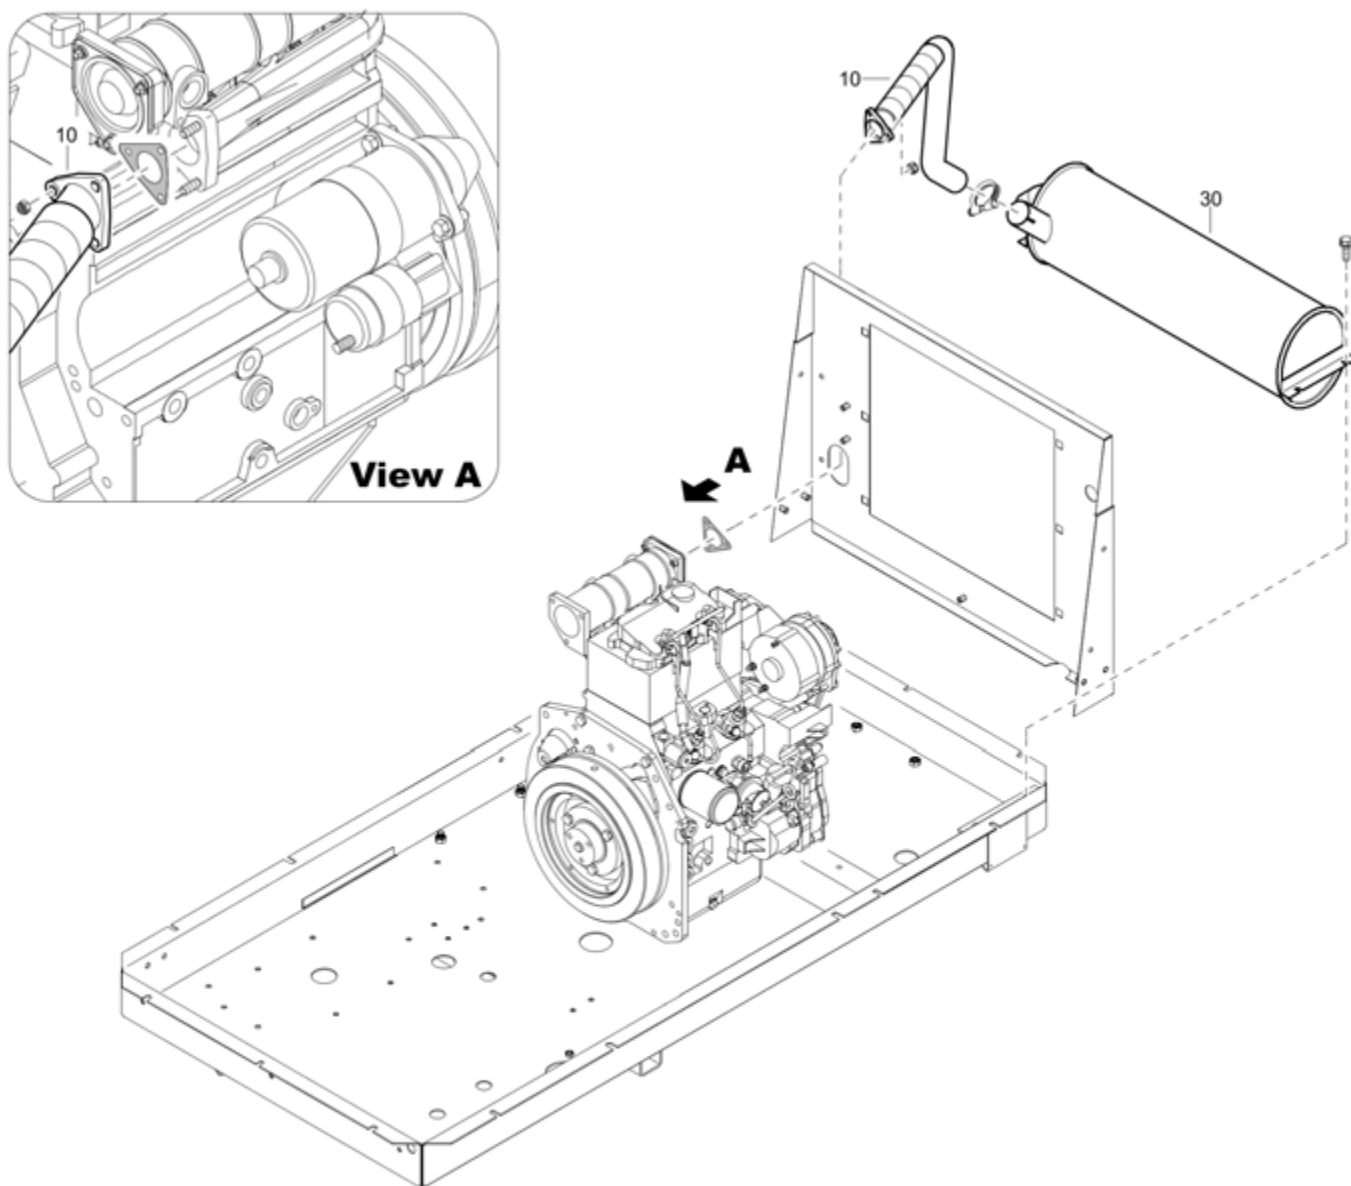

Item	Part No.	Name	Qty	L
70	1615766101	Pulley housing	1	
75	0102046000	Parallel pin	1	
80	0108341700	Spiral pin	2	
85	0147145703	Hex. Head screw	4	
90	0147142203	Hex. head screw	2	
100	0211136500	Hex sock. Screw	4	
105	0300027493	Washer	4	
120	1615766304	Belt protection	1	

Mechanical 1611752515_00 No particle filter