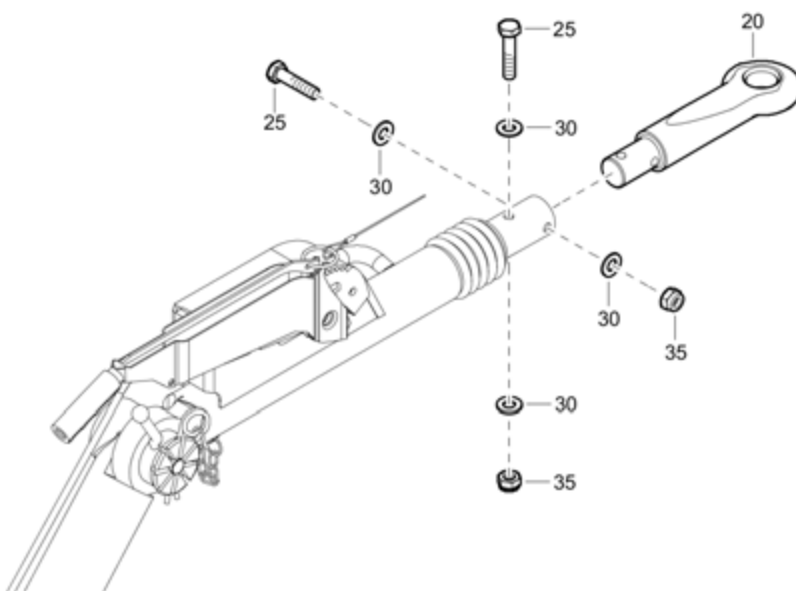

Options / accessories 1611770212_01 DIN eye

Item	Part No.	Name	Qty	L
20	1614439200	Din eye	1	
25	1202984402	Bolt	2	
30	1202984500	Washer	4	
35	0291118513	Nut	2