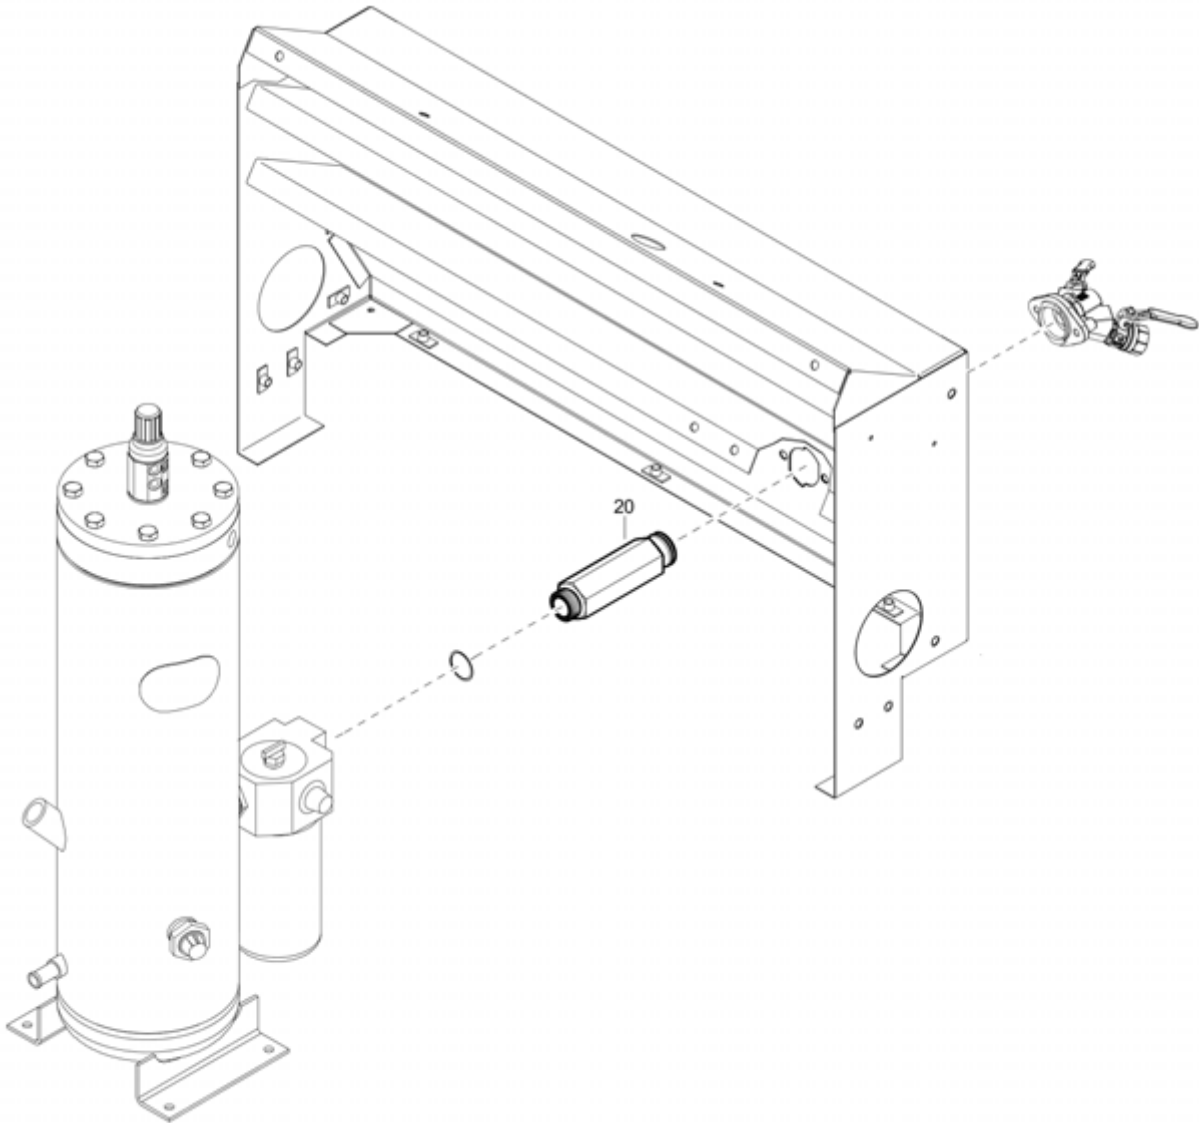

Item	Part No.	Name	Qty	L
20	1604390432	TOOLBOX	1	
30	1619276600	Screw	4	
40	1615912100	BAND	1	
50	1604659330	PROTECTION	1	
55	1619276600	Screw	2	

Options / accessories 1611838114_00 Restrictor for Compressor with Lubricator