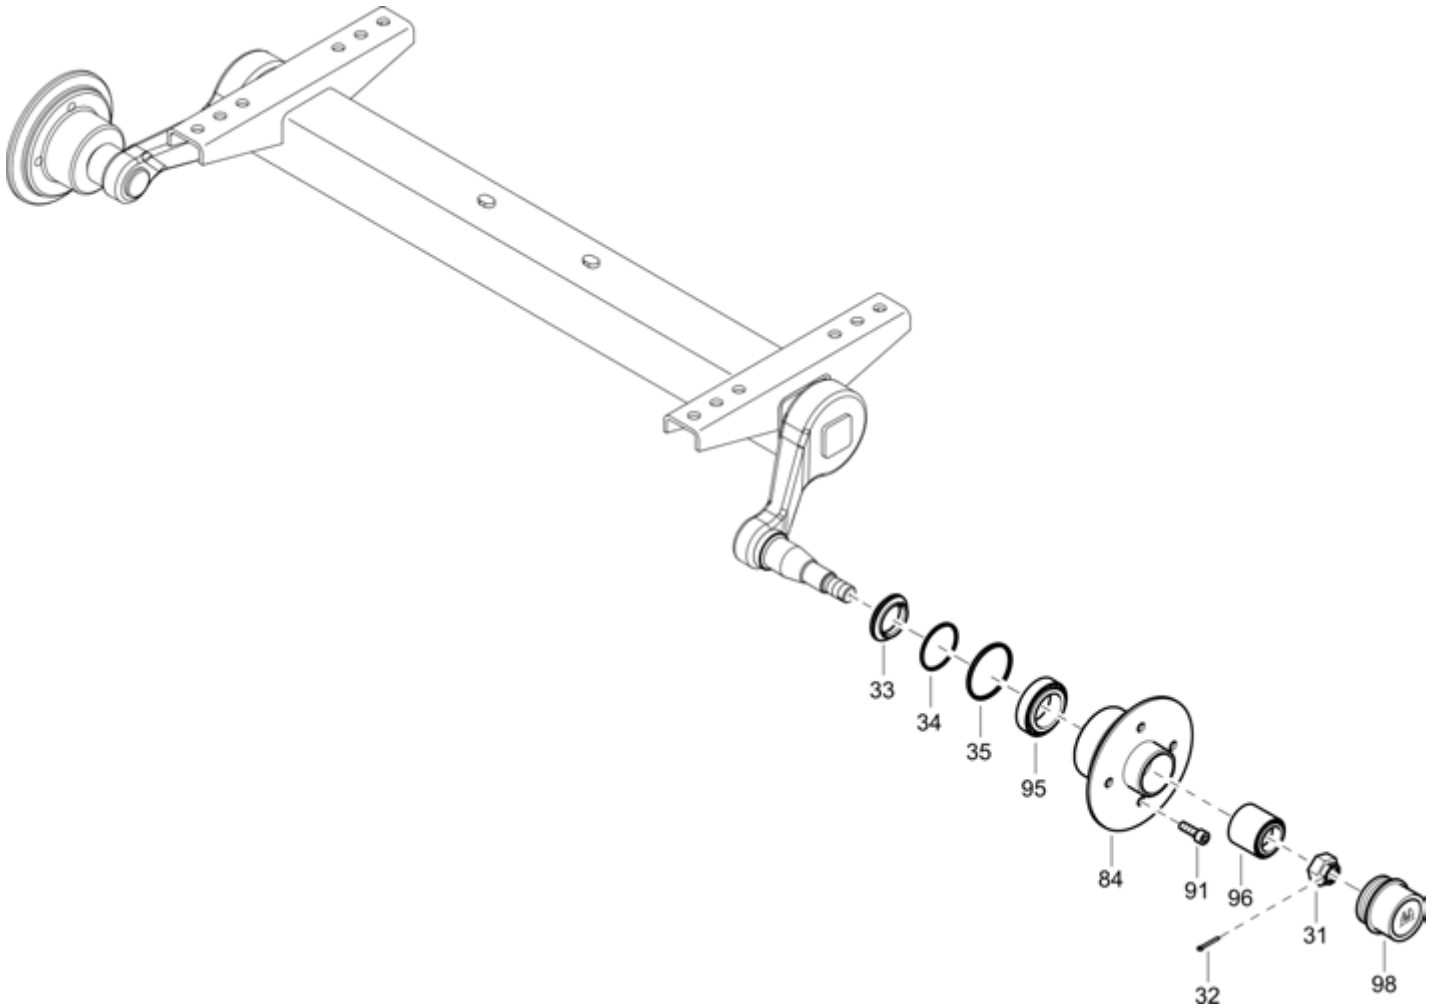

Options / accessories 1604398600_01 Axel without breaks

Refer to the Parts Online web page for most up-to-date information. The printed information might be outdated.

Item	Part No.	Name	Qty	L
31	-	Castled nut	2	
32	-	PIN	2	
33	-	SEAL RING	2	
34	-	SEAL RING	2	
35	-	SEAL RING	2	
84	2900089900	HUB	2	
91	2914011900	Bolt	8	
95	-	NUT	2	
96	-	BEARING	2	
98	-	CAP	2