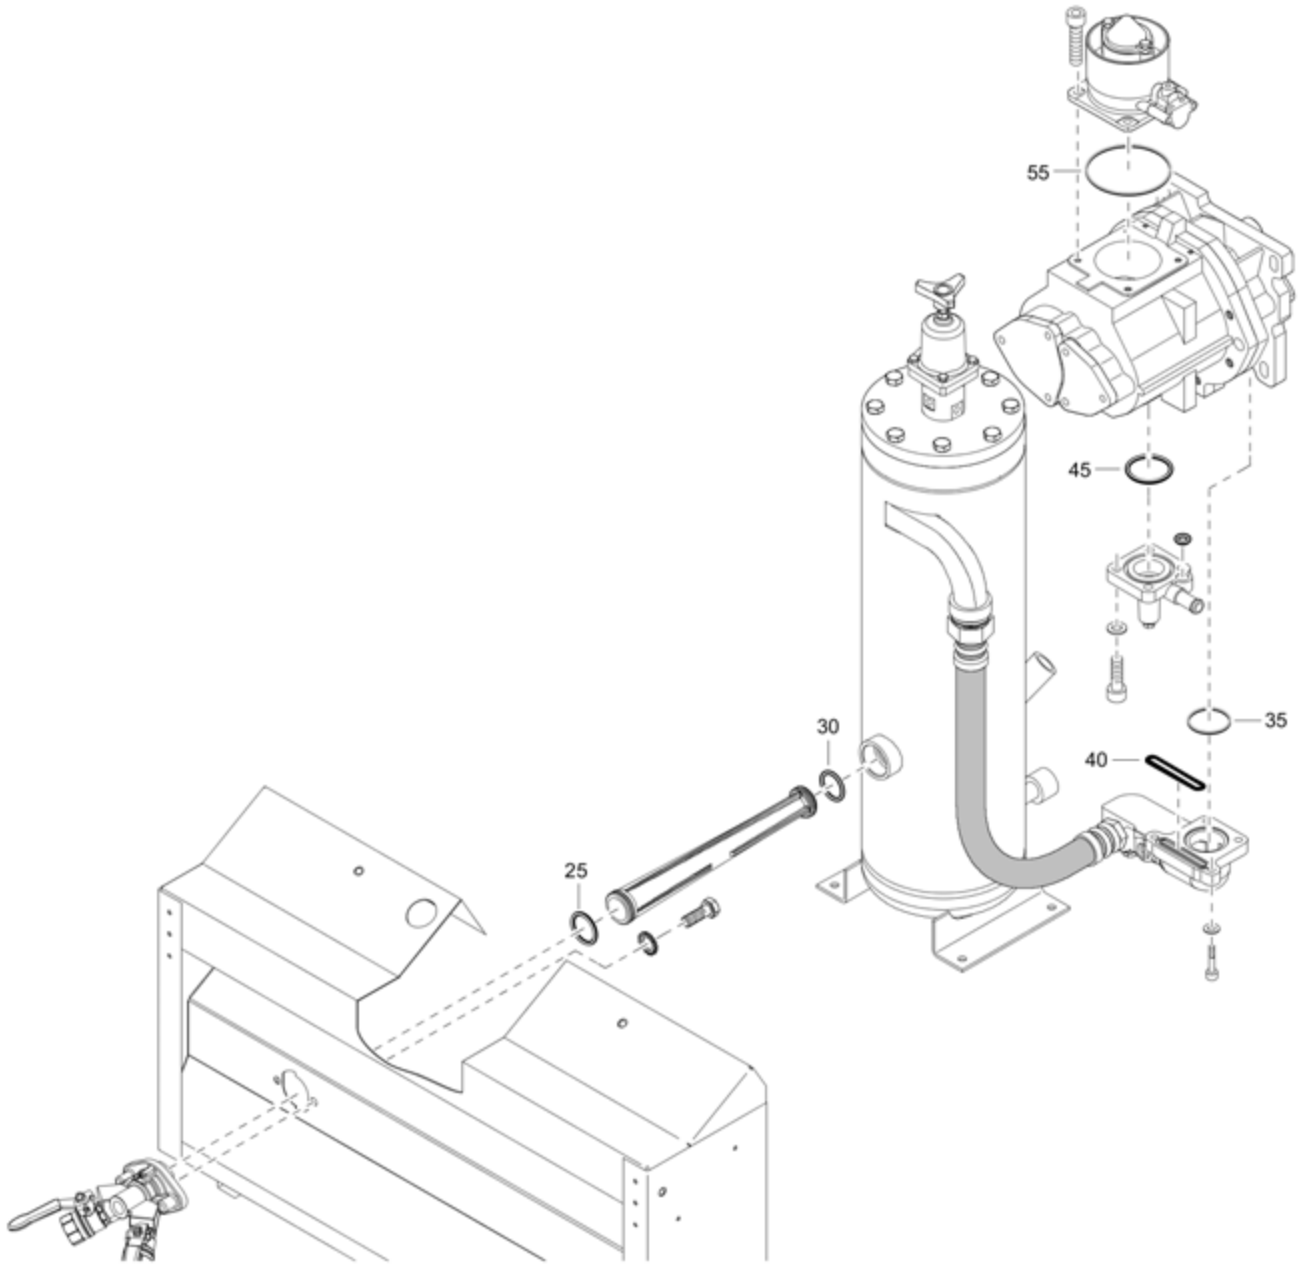

Service 2911014000_00 Service kit - Element mounting

Refer to the Parts Online web page for most up-to-date information. The printed information might be outdated.

Item	Part No.	Name	Qty	L
-	2911014000	Service kit - Element mounting	-	
25	-	O-ring	1	
30	-	O-ring	1	
35	-	O-ring	1	
40	-	O-ring	1	
45	-	O-ring	1	
55	-	O-ring	1