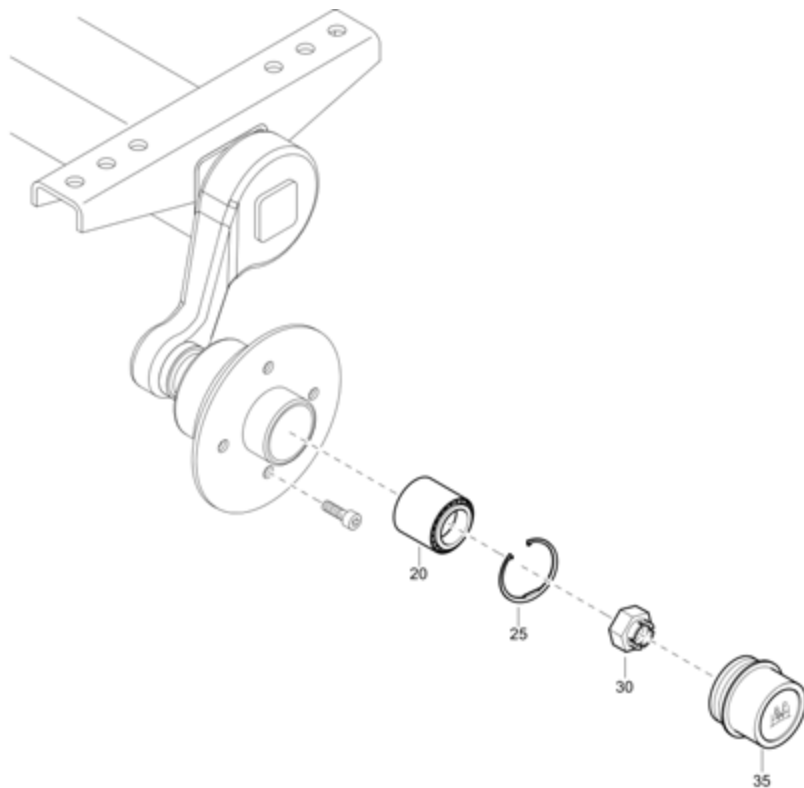

Service 2911014200_00 Service kit - Road axle bearing

Item	Part No.	Name	Qty	L
-	2911014200	Service kit - Road axle bearing	-	
20	-	Bearing	2	
25	-	Circlips	2	
30	-	Nut	2	
35	-	Cap	2