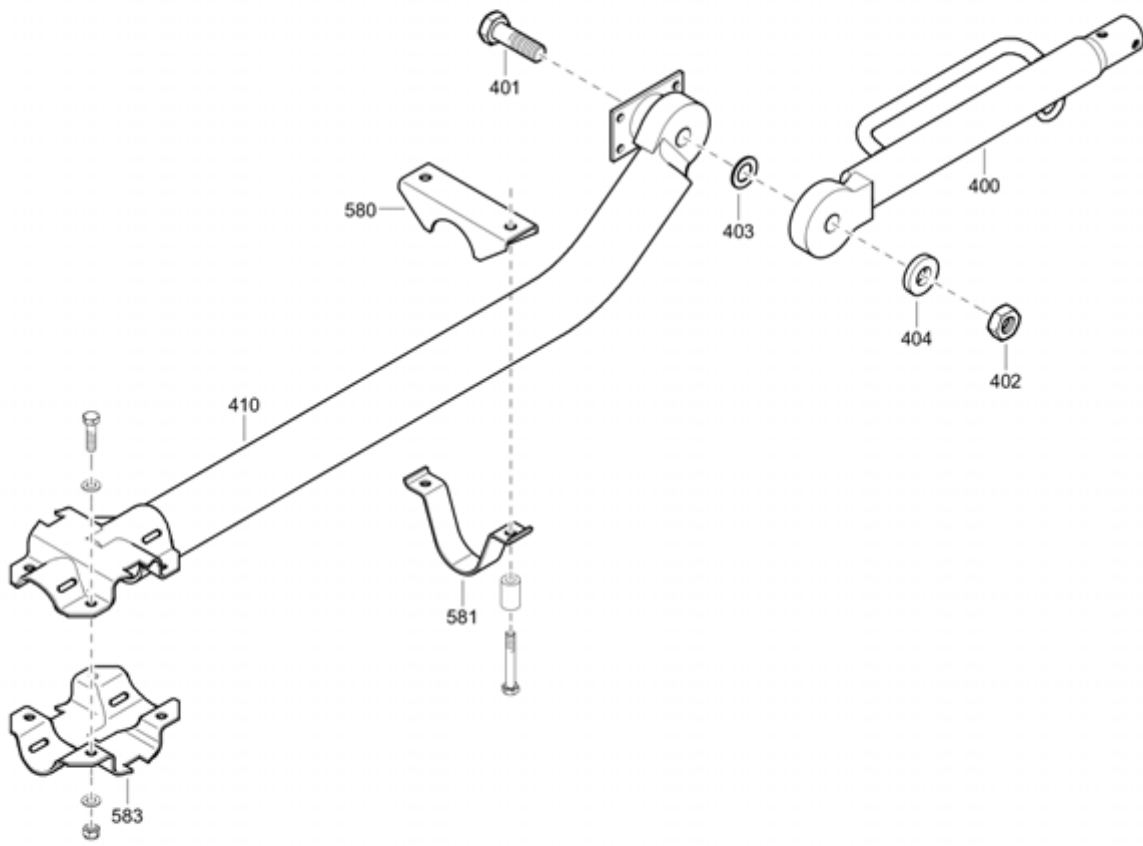

Options / accessories 1604380409_01 Towbar fixed without brakes

Refer to the Parts Online web page for most up-to-date information. The printed information might be outdated.

Item	Part No.	Name	Qty	L
400	2914235900	HOUSING	1	
401	2914234200	Bolt	1	
402	2914228900	Tommy nut	1	
403	2914234500	Ring	1	
404	2900083600	Clip	1	
410	2914237500	TOWBAR	1	
580	2914236100	CLAMP	1	
581	2914235700	Clamp	1	
583	2914236300	CLAMP	1	

Refer to the Parts Online web page for most up-to-date information. The printed information might be outdated.