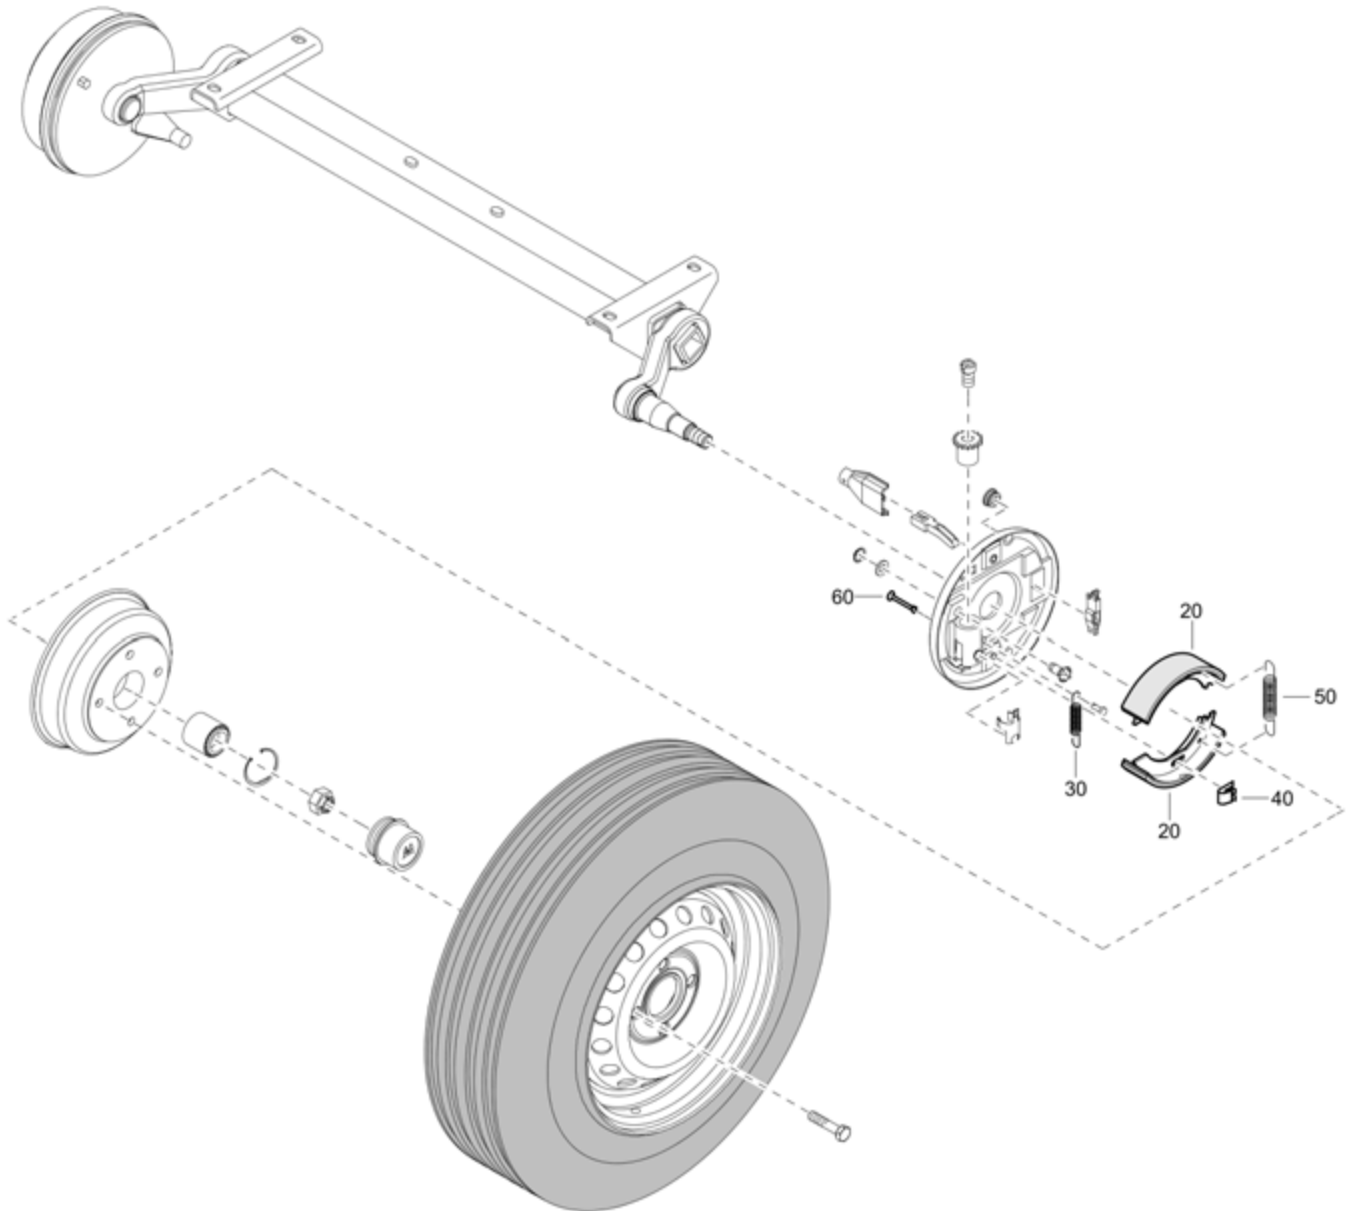

Service 2911006700_01 Service kit - Brake shoe

Refer to the Parts Online web page for most up-to-date information. The printed information might be outdated.

Item	Part No.	Name	Qty	L
-	2911006700	Service kit - Brake shoe	1	
20	-	Brake shoe	4	
25	-	Pin	4	
30	-	Spring	4	
35	-	Spring	2	
40	-	Spring	2	
50	-	Spring	2	
60	-	Pin	4