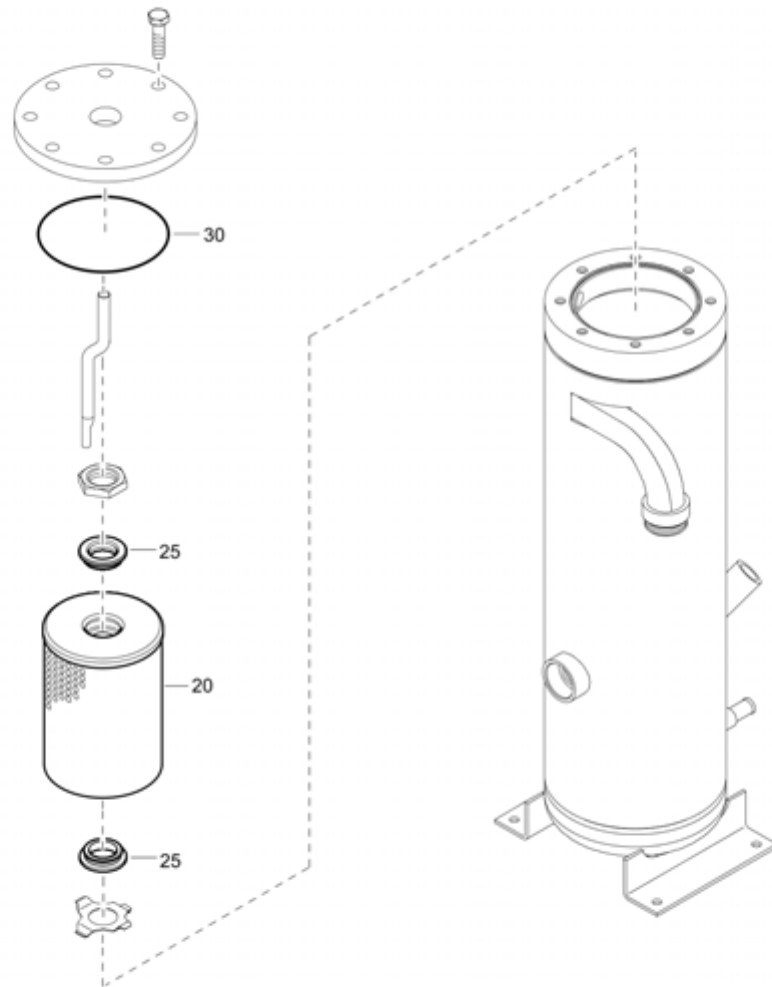

Service 1625001057_00 Service kit - Oil separator

Item	Part No.	Name	Qty	L
-	1625001057	Service kit - Oil separator	-	
20	-	Oil seperator element	1	
25	-	Seal	2	
30	-	O-ring	1