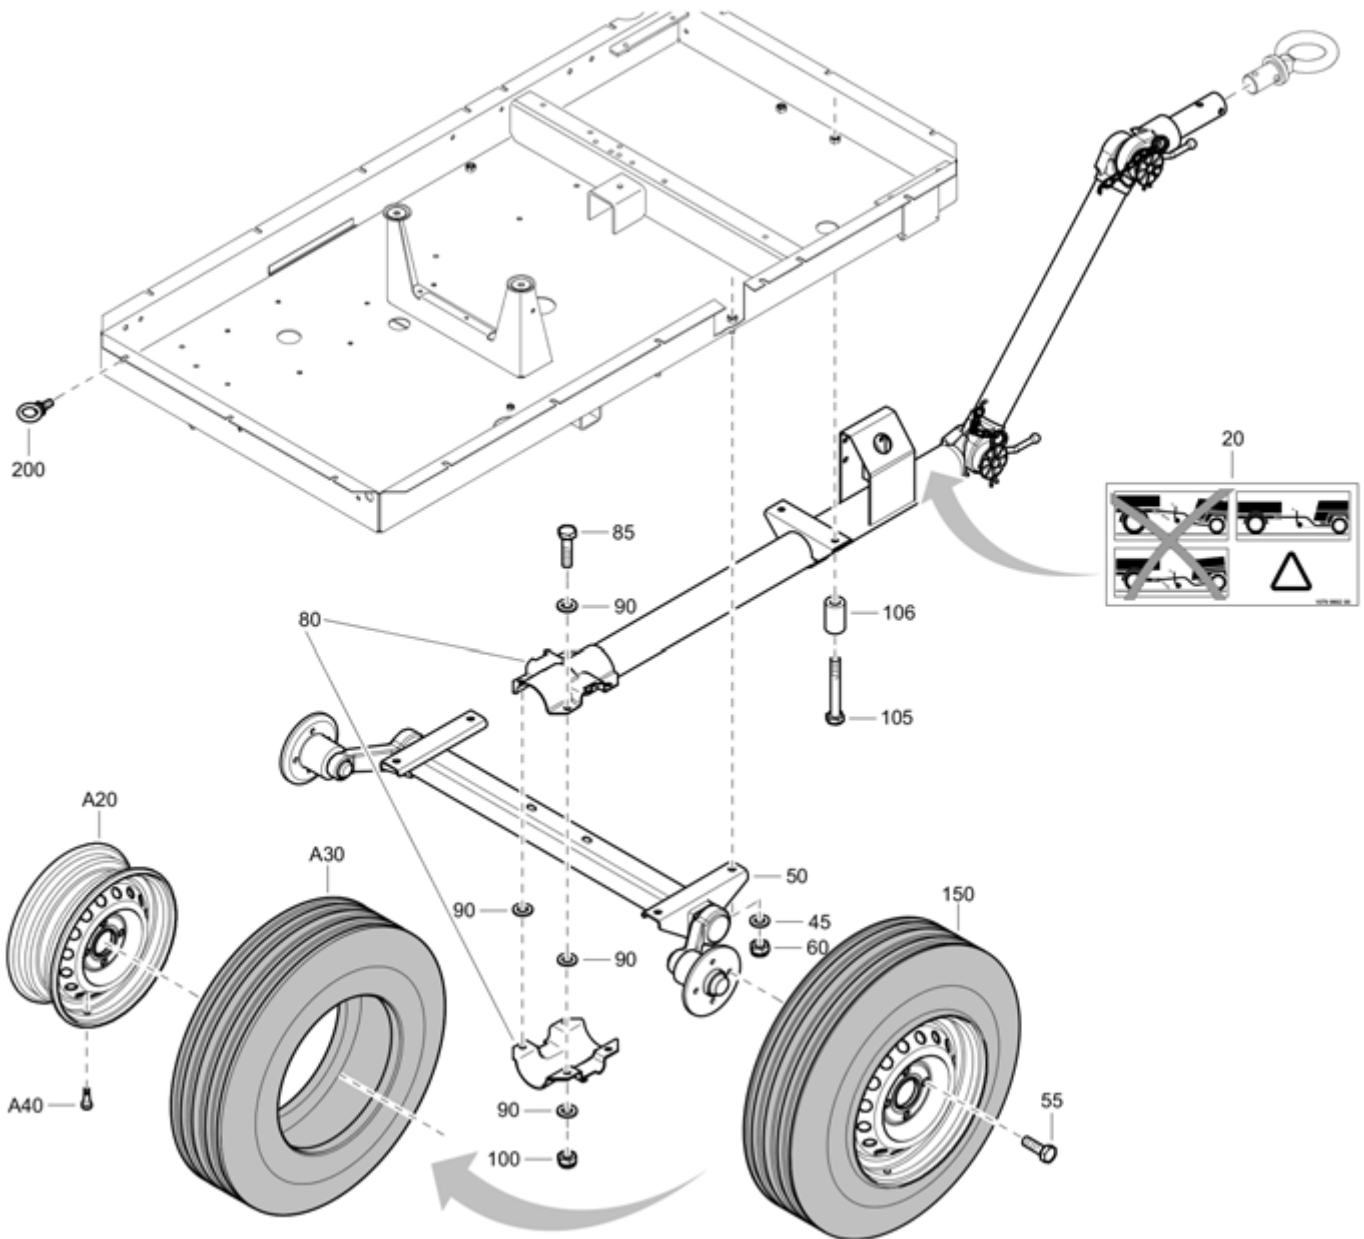

Options / accessories 1611775214_19 Undercarriage adjustable without brakes

Refer to the Parts Online web page for most up-to-date information. The printed information might be outdated.

Item	Part No.	Name	Qty	L
20	1079990200	Warning label	1	
45	0301235800	Plain washer	4	
50	1604398600	AXLE	1	
55	1626602900	Bolt hexagon	8	
60	0291111200	Nut DIN985	4	
80	1604398531	ADJ. NO BRAKES	1	
85	0147140303	Hex. head screw	4	
90	0301235800	Plain washer	10	
100	0291111200	Nut DIN985	4	
105	0147141203	Hex head screw	2	
106	1615957500	Spacer	2	
150	1615924288	Tyre assembly	2	
A20	1604033200	Disc wheel	1	
A30	0538040020	Tyre	1	
A40	1615632200	Ventil	1	
200	0371110021	Lifting eye	2