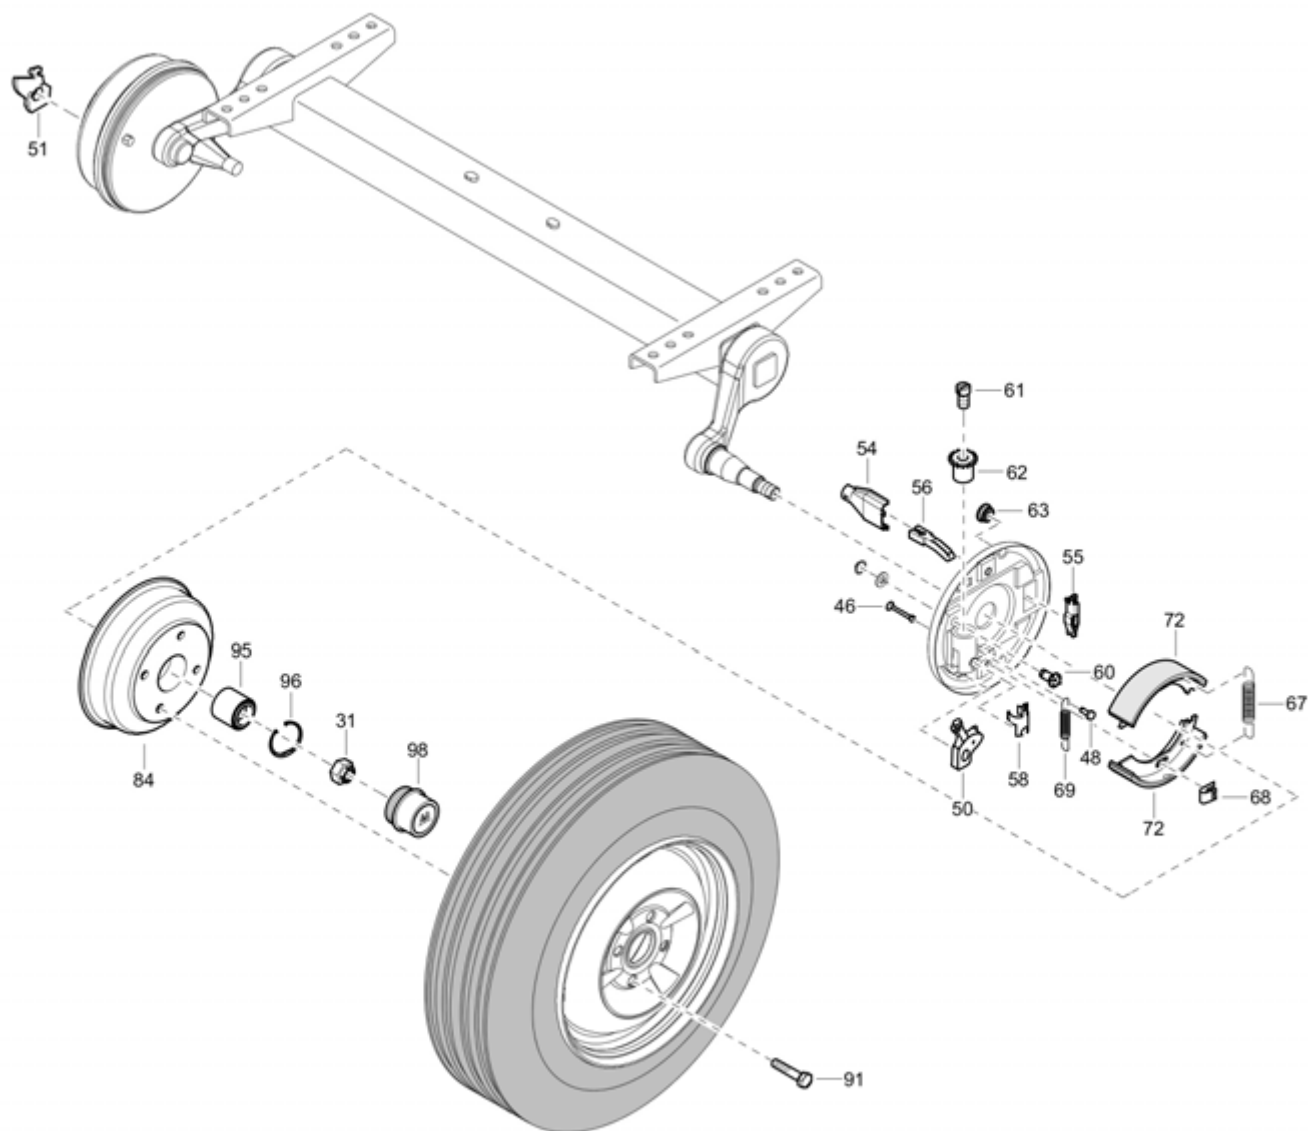

Item	Part No.	Name	Qty	L
31	-	Castled nut	2	
32	-	PIN	2	
33	-	SEAL RING	2	
34	-	SEAL RING	2	
35	-	SEAL RING	2	
84	2900089900	HUB	2	
91	2914011900	Bolt	8	
95	-	NUT	2	
96	-	BEARING	2	
98	-	CAP	2	

Options / accessories 1604380100_02 Axel with breaks