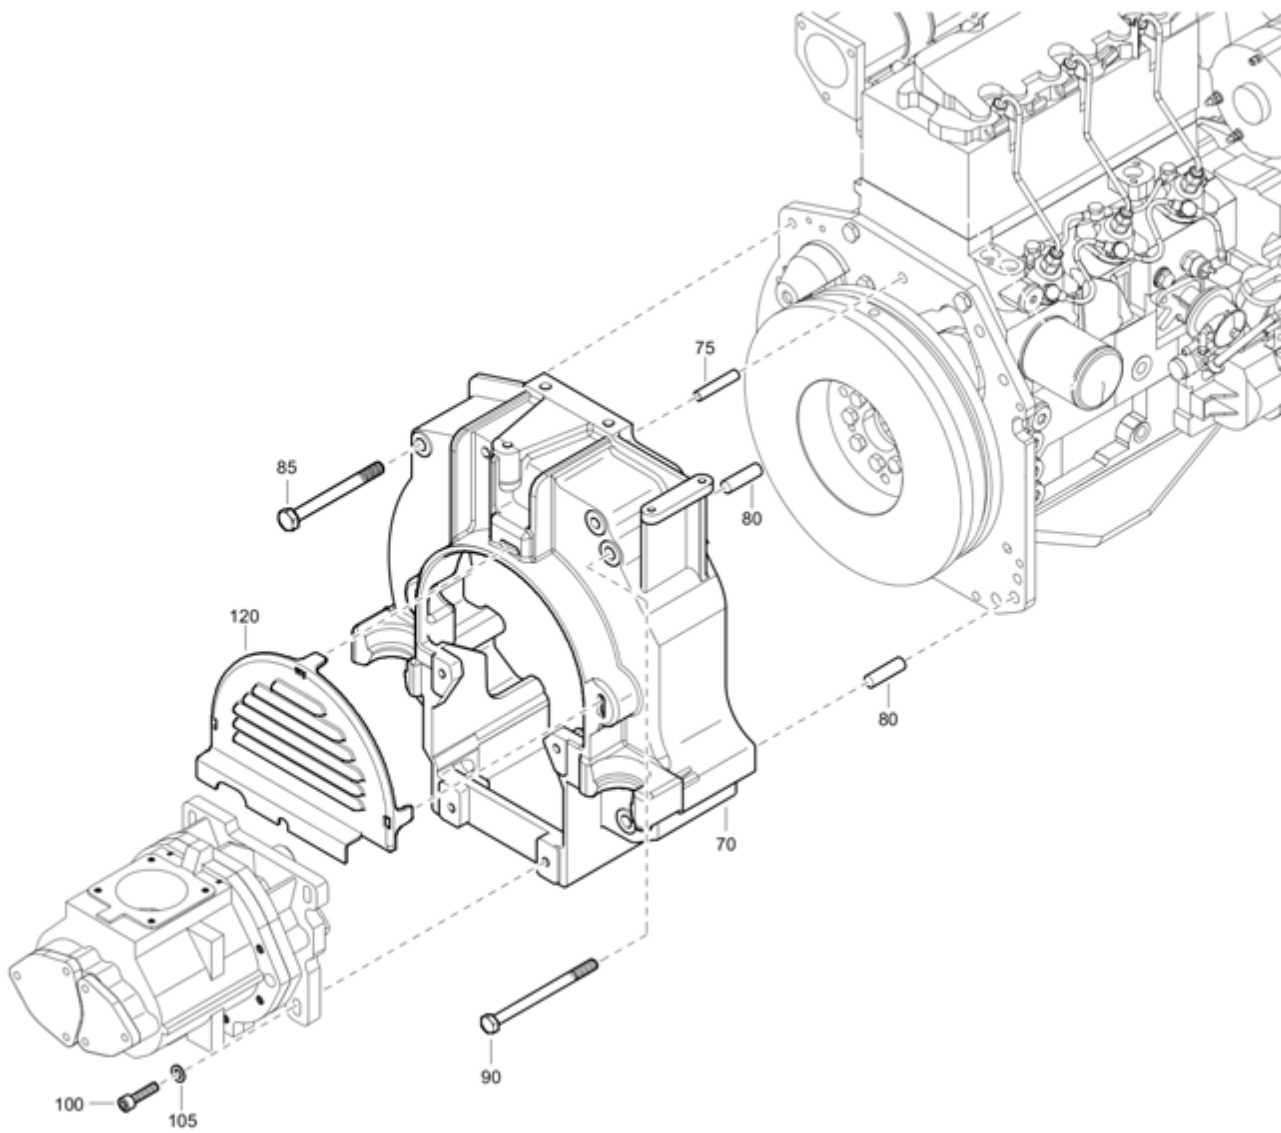

Item	Part No.	Name	Qty	L
20	1615834200	Pulley	1	
25	0337606100	Parallell key	1	
30	1615601003	Washer	1	
35	0211136800	Screw	1	
50	1616626081	O.I.S	1	

Mechanical 1611719012_09 Coupling between engine and gear casing

Refer to the Parts Online web page for most up-to-date information. The printed information might be outdated.