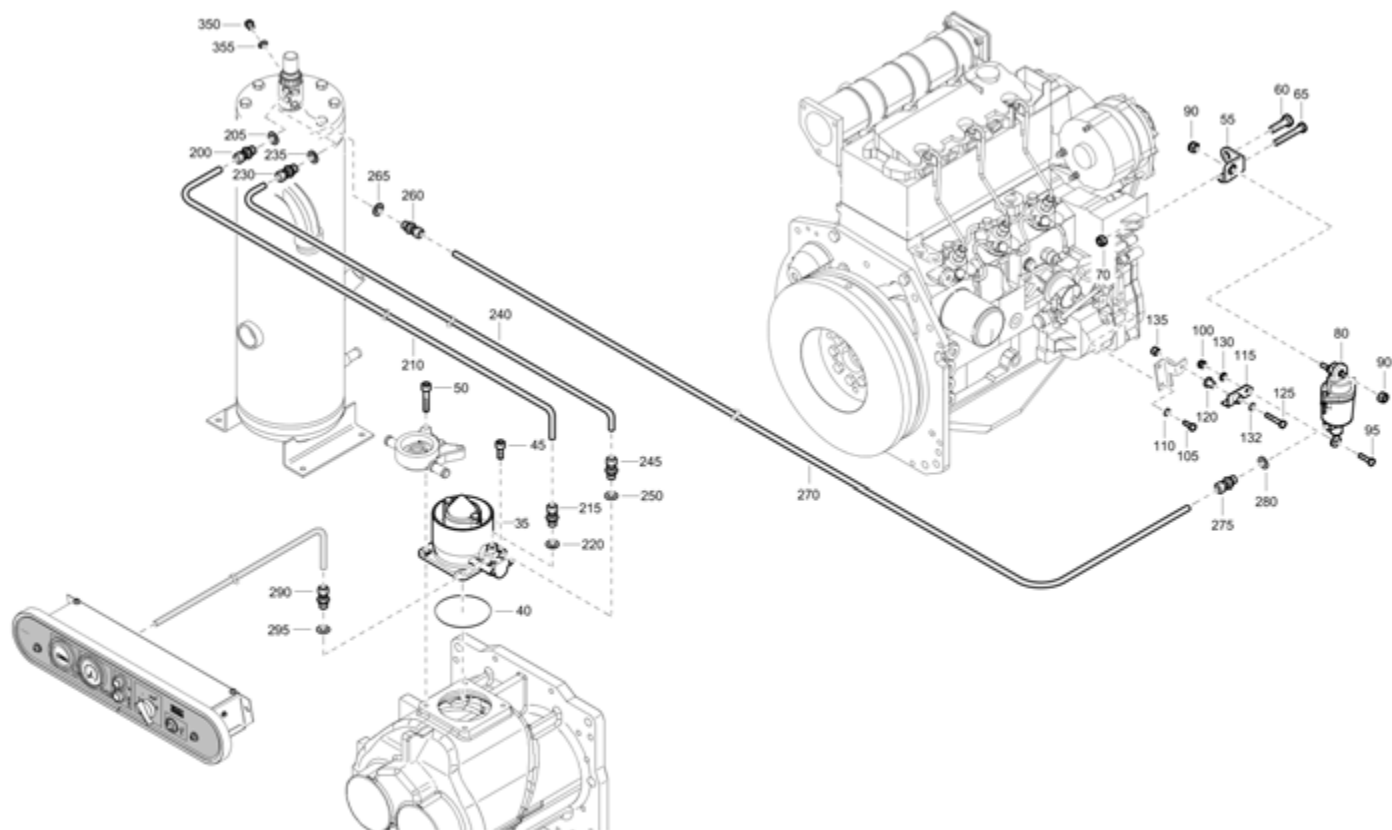

Mechanical 1611722012_25 Regulating system

Refer to the Parts Online web page for most up-to-date information. The printed information might be outdated.

Item	Part No.	Name	Qty	L
35	1615766785	Valve	1	
40	0663210616	O-ring	1	
45	0211132303	Hex. sock. screw	2	
50	0211132803	Screw	2	
55	1615838101	Bracket	1	
60	0147136315	Screw	1	
65	0147133103	Hex.bolt	1	
70	0291111000	Locknut	1	
80	1615767683	Actuator assembly	1	
90	0291111000	Locknut	2	
95	0147124703	Screw	1	
100	0291110800	Lock nut	1	
105	0147124603	Screw	2	
110	0333322000	Washer DIN6798	2	
115	1615911303	Bracket	1	
120	1626407200	Bushing	1	
125	0147125003	Screw DIN933	1	
130	0301232100	Plain washer	1	
132	0333322000	Washer DIN6798	1	
135	0266210800	Hexagon nut	1	
200	0582120006	Pipe coupling	1	
205	0653104300	Flat gasket	1	
210	0070600205	Tube	AR	
215	0582120006	Pipe coupling	1	
220	0653104300	Flat gasket	1	
230	0582120005	Pipe coupling	1	
235	0653104300	Flat gasket	1	
240	0070600204	Tube	AR	
245	0582120005	Pipe coupling	1	
250	0653104300	Flat gasket	1	
260	0582120005	Pipe coupling	1	
265	0653104300	Flat gasket	1	
270	0070600204	Tube	AR	
275	0582120005	Pipe coupling	1	
280	0653104300	Flat gasket	1	

Refer to the Parts Online web page for most up-to-date information. The printed information might be outdated.